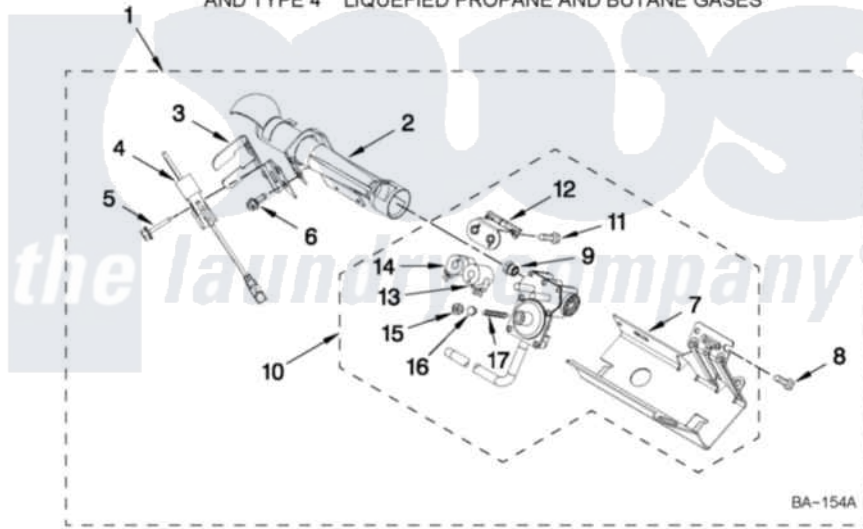

Maytag MGDB950YG0 04 - 8557891 BURNER ASSEMBLY

8557891 BURNER ASSEMBLY

For Models: MGDB950YW0, MGDB950YG0
(White) (Granite)

USE WITH TYPE 1 - NATURAL
AND TYPE 4 LIQUEFIED PROPANE AND BUTANE GASES

FOR ORDERING INFORMATION REFER TO PARTS PRICE LIST

W10440719

7

Maytag [Residential Maytag MGDB950YG0 Dryer Parts](#) Parts Diagram 04 - 8557891 BURNER ASSEMBLY
Click on the part number to view part

Item	Original Part Number	Replaced By	Status	Part Description
1	8557891	W10492506		Burner-Gas
2	8573010			Tube, Burner
3	694298			Bracket, Ignitor
4	686590	279311		Ignitor
5	3393909			Screw, 8-32 X 7/8
6	343641	681414		Screw, 10AB X 1/2
7	8544751			Base, Burner
8	3387057			Screw, 10-16 X 1/2 Orifice, Burner
9	15418			Orifice, Burner Type 1
"	15422		Not Available	ORIFICE, BURNER (TYPE 4) (BUTANE)
"	229742			Orifice, Burner
10	8573071			Valve, Gas 60 Hz .
11	694421			Screw, Bracket Mounting
12	8182790			Bracket, Coil
13	694540			Coil, 60 Hz