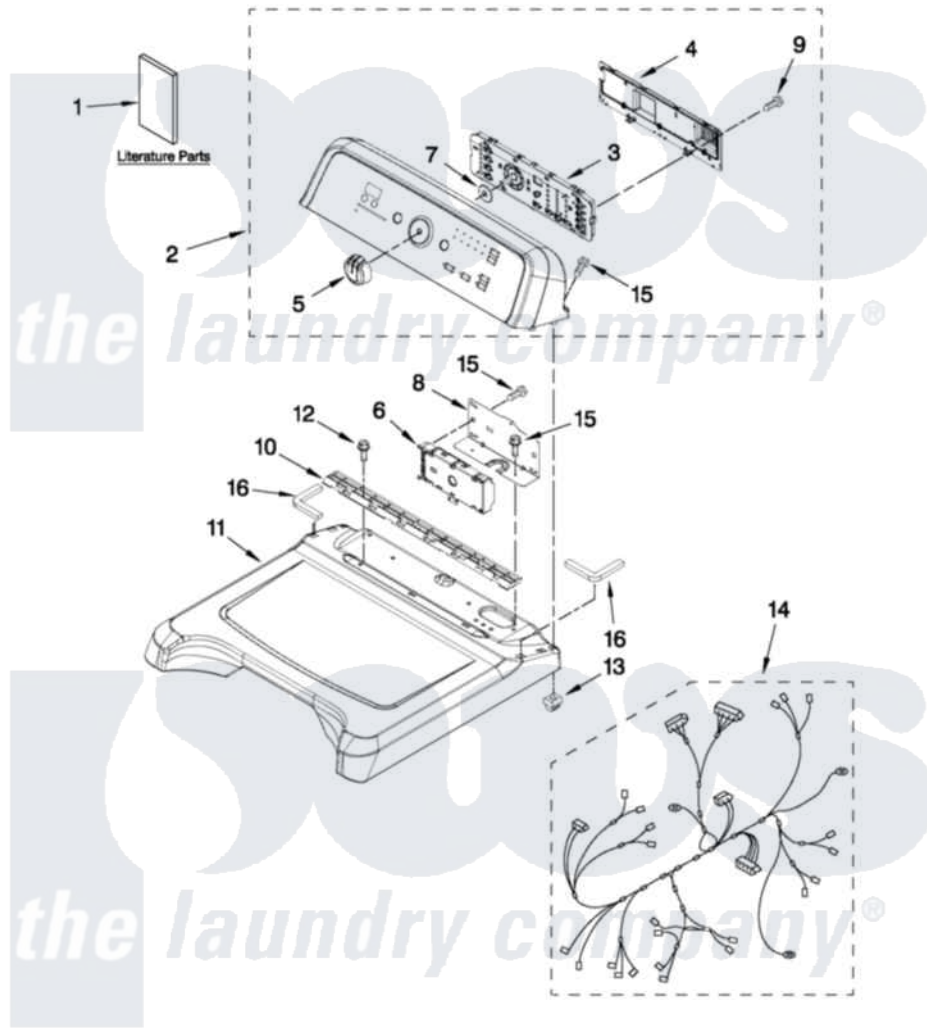

# Maytag MGDB950YG1 01 - TOP AND CONSOLE PARTS

**MAYTAG**

## TOP AND CONSOLE PARTS

27" Gas Dryer

For Models: MGDB950YW1, MGDB950YG1  
(White) (Cosmetallic)

FOR ORDERING INFORMATION REFER TO PARTS PRICE LIST

12-11 Printed in U.S.A. (JLP) (psw)

1

Part No. W10474920 Rev. A

Maytag [Residential Maytag MGDB950YG1 Dryer Parts](#) Parts Diagram 01 - TOP AND CONSOLE PARTS

[Click on the part number to view part](#)

Item	Original Part Number	Replaced By	Status	Part Description
1	W10393006		Not Available	TECH, SHEET
"	W10388780		Not Available	GUIDE, USE & CARE
"	W10392126		Not Available	INSTALLATION INSTRUCTION (ENGLISH)
2	<a href="#">W10338346</a>			Console Assembly
"	<a href="#">W10338347</a>			Console Assembly
3	<a href="#">W10388669</a>			User Interface
4	<a href="#">W10051124</a>			Cover, Rear
5	<a href="#">W10338554</a>			Knob, Assembly
6	<a href="#">W10432257</a>			Control Electronic
7	<a href="#">8572039</a>			Seal, User Interface
8	<a href="#">8563853</a>			Bracket, Machine Controller
9	<a href="#">W10003770</a>			Screw, 6-19 X 1/2
10	<a href="#">8558863</a>			Bracket, Console
11	<a href="#">W10223157</a>			Top
"	<a href="#">W10338836</a>			Top
12	337686		Not Available	SCREW, 8-18 X .500

13	<a href="#">W10112673</a>	Screw, Grommet
14	<a href="#">W10393461</a>	Harness, Wiring Main
15	<a href="#">W10131402</a>	Screw, 8-18 X 1.370
16	<a href="#">W10219695</a>	Foam Seal, Top
"	<a href="#">W10219694</a>	Foam Seal, Top