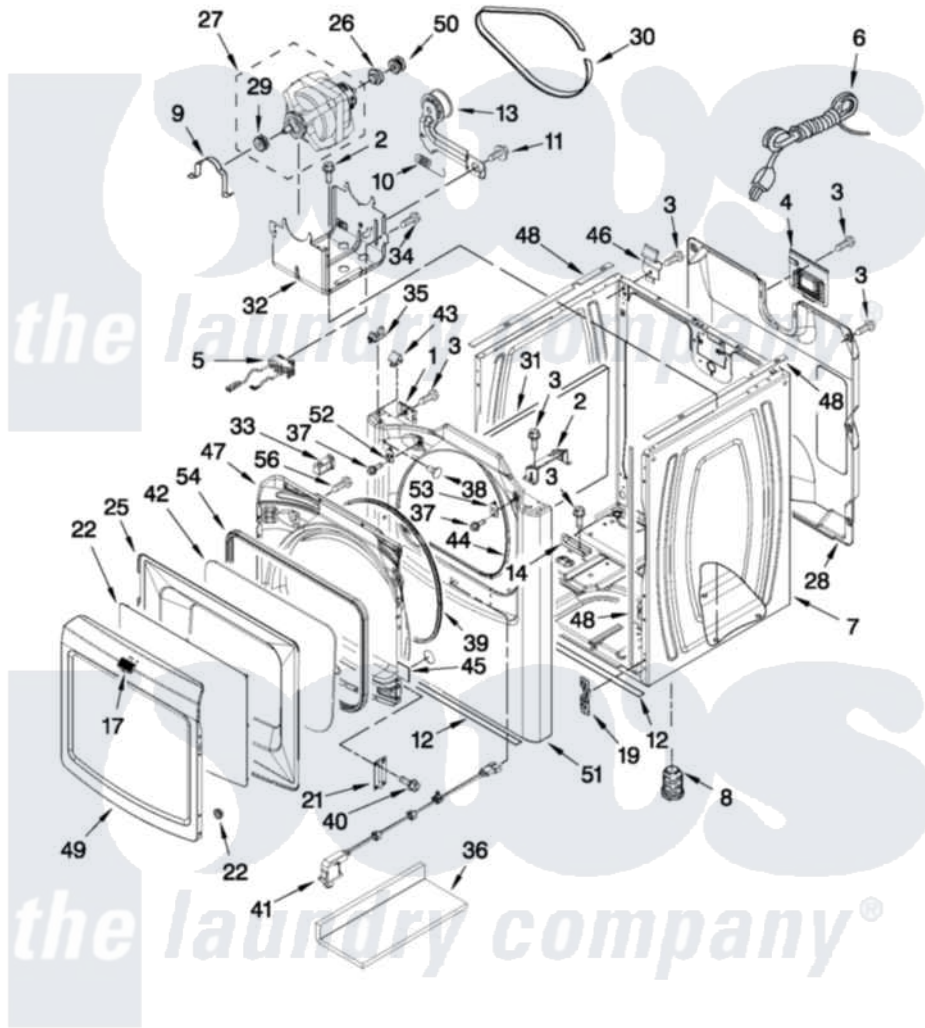

Maytag MGDB950YG1 02 - CABINET PARTS

CABINET PARTS

For Models: MGDB950YW1, MGDB950YG1
(White) (Cosmetallic)

FOR ORDERING INFORMATION REFER TO PARTS PRICE LIST

W10474920

3

Maytag [Residential Maytag MGDB950YG1 Dryer Parts](#) Parts Diagram 02 - CABINET PARTS
Click on the part number to view part

Item	Original Part Number	Replaced By	Status	Part Description
1	W10007520			Clip, Ground
2	8544753			Bracket, Burner
3	3390631			Screw, 10-16 X 3/8
4	8558833			Plate, Cover Terminal Block
5	W10314253			Switch, Assembly Broken Belt
6	W10440460			Cord, Power
7	W10223154			Cabinet
"	W10338830			Cabinet
8	W10363894			Foot, Dryer
NI	279810			Foot-Optional
9	660658			Clamp, Motor Mounting 343481 685441
10	3387374			Spring, Idler
11	3389420			Retainer-Idler 1/4-20 X 1/16
12	W10224768			Seal, Foam Spill Guard
13	8547160			Pulley Assembly
14	W10201446			Bracket-Gas Pipe