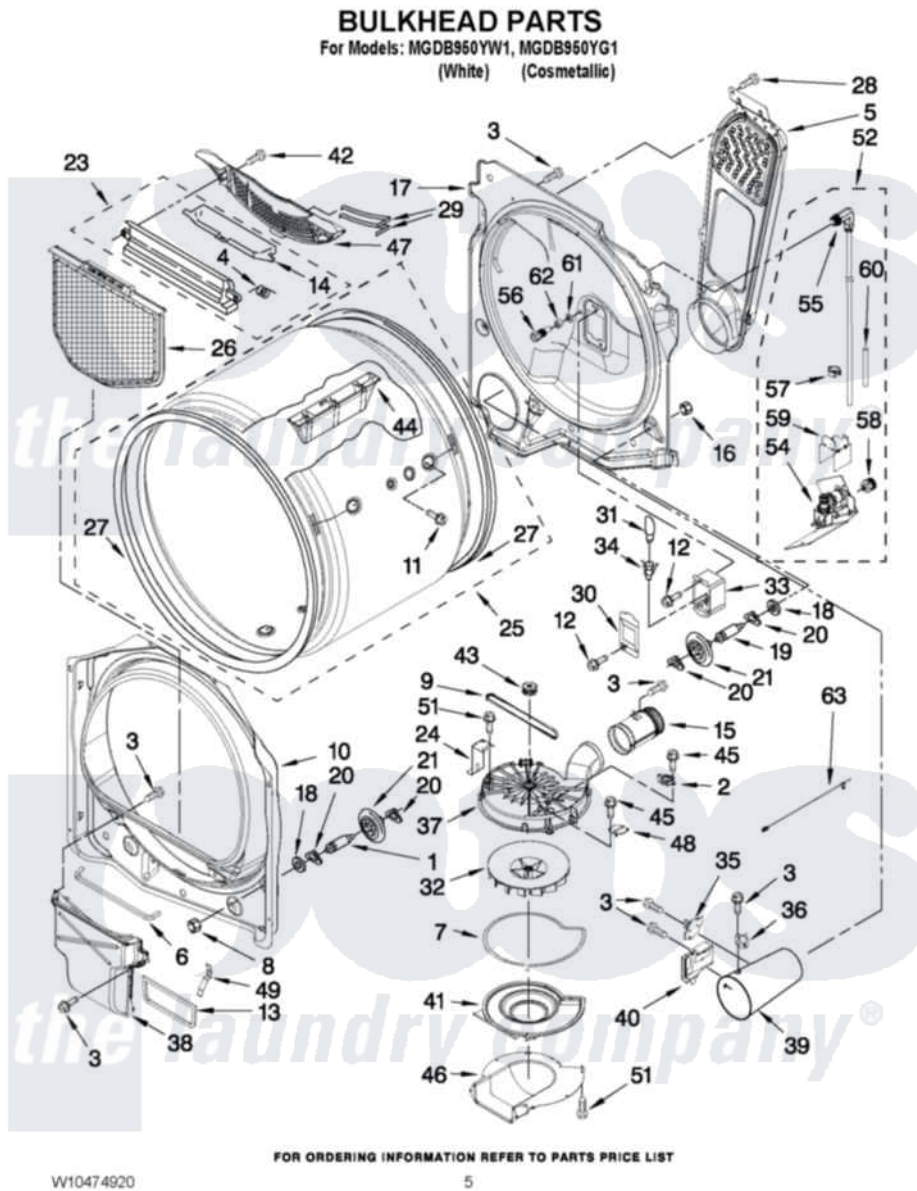

Maytag MGDB950YG1 03 - BULKHEAD PARTS

Maytag Residential Maytag MGDB950YG1 Dryer Parts Parts Diagram 03 - BULKHEAD PARTS
Click on the part number to view part

Item	Original Part Number	Replaced By	Status	Part Description
1	W10359271			Shaft, Drum Roller Threads
2	8577274			Thermostat 295F
3	90767			Screw, 8A X 3/8 HeX Washer Head Tapping
4	3394986			Spring, Lint Screen Door
5	W10385948			Air Duct Assembly
6	697813			Seal, Outlet Housing
7	8573068			Seal, Blower Cover
8	3934666	W10080210		Nut, 3/8 X 16
9	8544742			Belt, Blower
10	8557244			Bulkhead, Front
11	W10219342			Screw, Baffle Mounting
12	3390647	488729		Screw
13	8544721			Seal, Lint Duct
14	3394984	8563758		Door, Lint Screen
15	8544755			Exhaust Pipe
16	W10001120	W10080190		Nut, 3/8-16