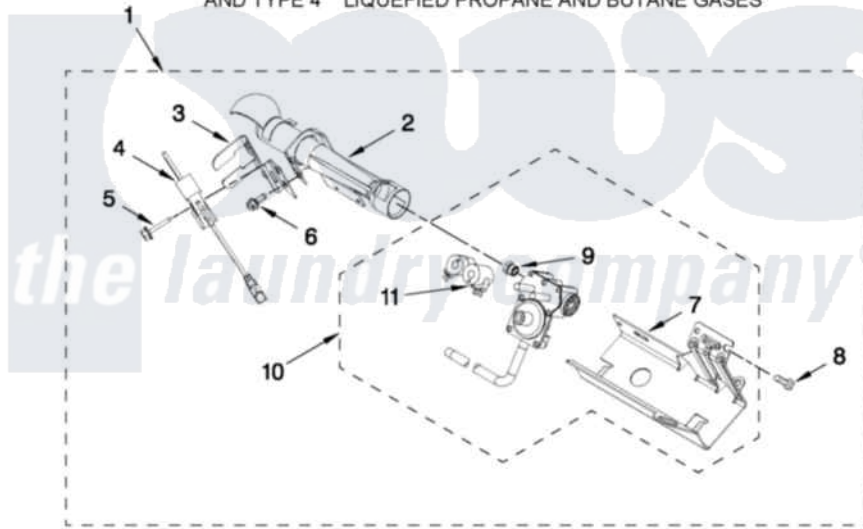

Maytag MGDB950YG1 04 - BURNER ASSEMBLY

BURNER ASSEMBLY

For Models: MGDB950YW1, MGDB950YG1
(White) (Cosmetallic)

USE WITH TYPE 1 - NATURAL
AND TYPE 4 LIQUEFIED PROPANE AND BUTANE GASES

FOR ORDERING INFORMATION REFER TO PARTS PRICE LIST

W10474920

7

Maytag [Residential Maytag MGDB950YG1 Dryer Parts](#) Parts Diagram 04 - BURNER ASSEMBLY
Click on the part number to view part

Item	Original Part Number	Replaced By	Status	Part Description
1	W10398742	W10492506		Burner-Gas
2	8573010			Tube, Burner
3	694298			Bracket, Ignitor
4	686590	279311		Ignitor
5	3393909			Screw, 8-32 X 7/8
6	343641	681414		Screw, 10AB X 1/2
7	W10183823			Bracket, Burner
8	3387057			Screw, 10-16 X 1/2 Orifice, Burner
9	15418			Orifice, Burner Type 1
"	229742			Orifice, Burner
10	W10304606	W10398743		Valve-Gas
11	W10368268		Not Available	COIL, 60 HZ.