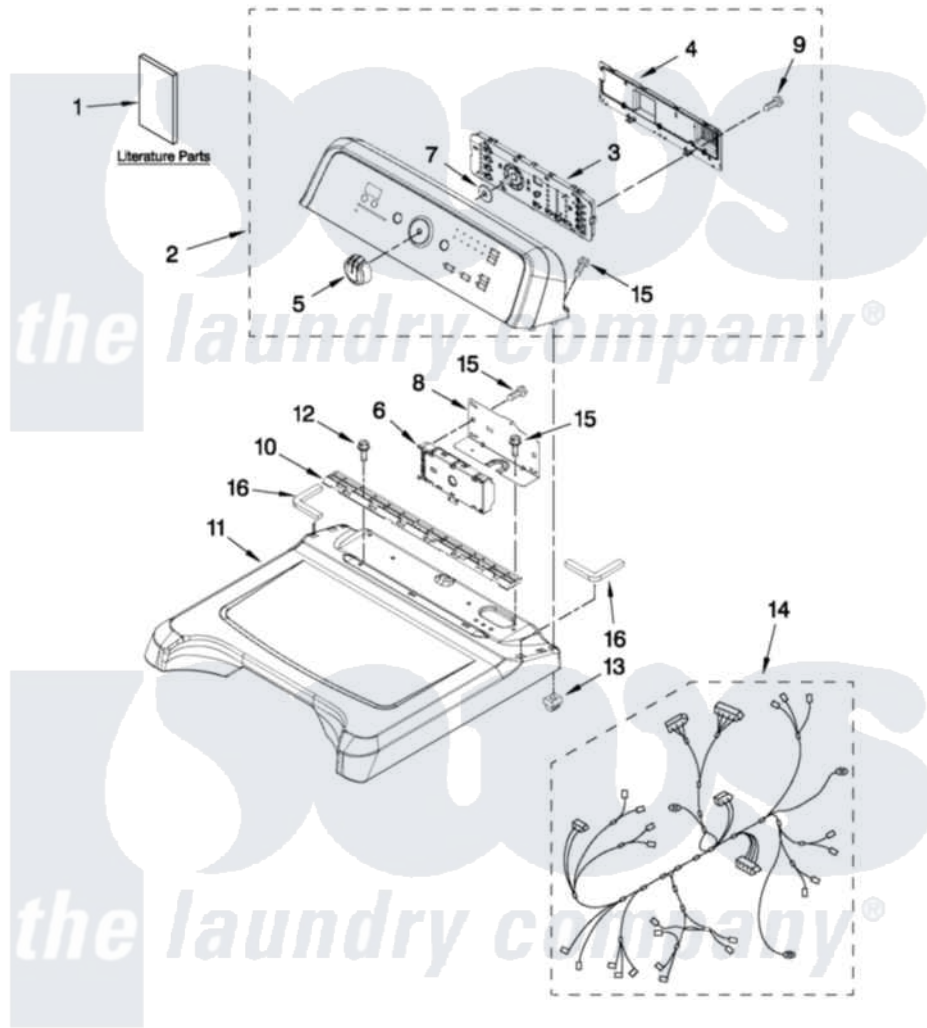

Maytag MGDB950YG2 01 - TOP AND CONSOLE PARTS

MAYTAG

TOP AND CONSOLE PARTS

27" Gas Dryer

For Models: MGDB950YW2, MGDB950YG2
(White) (Cosmetallie)

FOR ORDERING INFORMATION REFER TO PARTS PRICE LIST

6-12 Printed in U.S.A. (GG)(bay)

1

Part No. W10520419 Rev. A

Maytag [Residential Maytag MGDB950YG2 Dryer Parts](#) Parts Diagram 01 - TOP AND CONSOLE PARTS

[Click on the part number to view part](#)

Item	Original Part Number	Replaced By	Status	Part Description
1	W10393006		Not Available	TECH, SHEET
"	W10388780		Not Available	GUIDE, USE & CARE
"	W10392126		Not Available	INSTALLATION INSTRUCTION (ENGLISH)
2	W10338346			Console Assembly
"	W10338347			Console Assembly
3	W10388669			User Interface
4	W10051124			Cover, Rear
5	W10338554			Knob, Assembly
6	W10432257			Control Electronic
7	8572039			Seal, User Interface
8	8563853			Bracket, Machine Controller
9	W10003770			Screw, 6-19 X 1/2
10	8558863			Bracket, Console
11	W10223157			Top
"	W10338836			Top
12	337686		Not Available	SCREW, 8-18 X .500

13	W10112673	Screw, Grommet
14	W10393461	Harness, Wiring Main
15	W10131402	Screw, 8-18 X 1.370
16	W10219695	Foam Seal, Top
"	W10219694	Foam Seal, Top