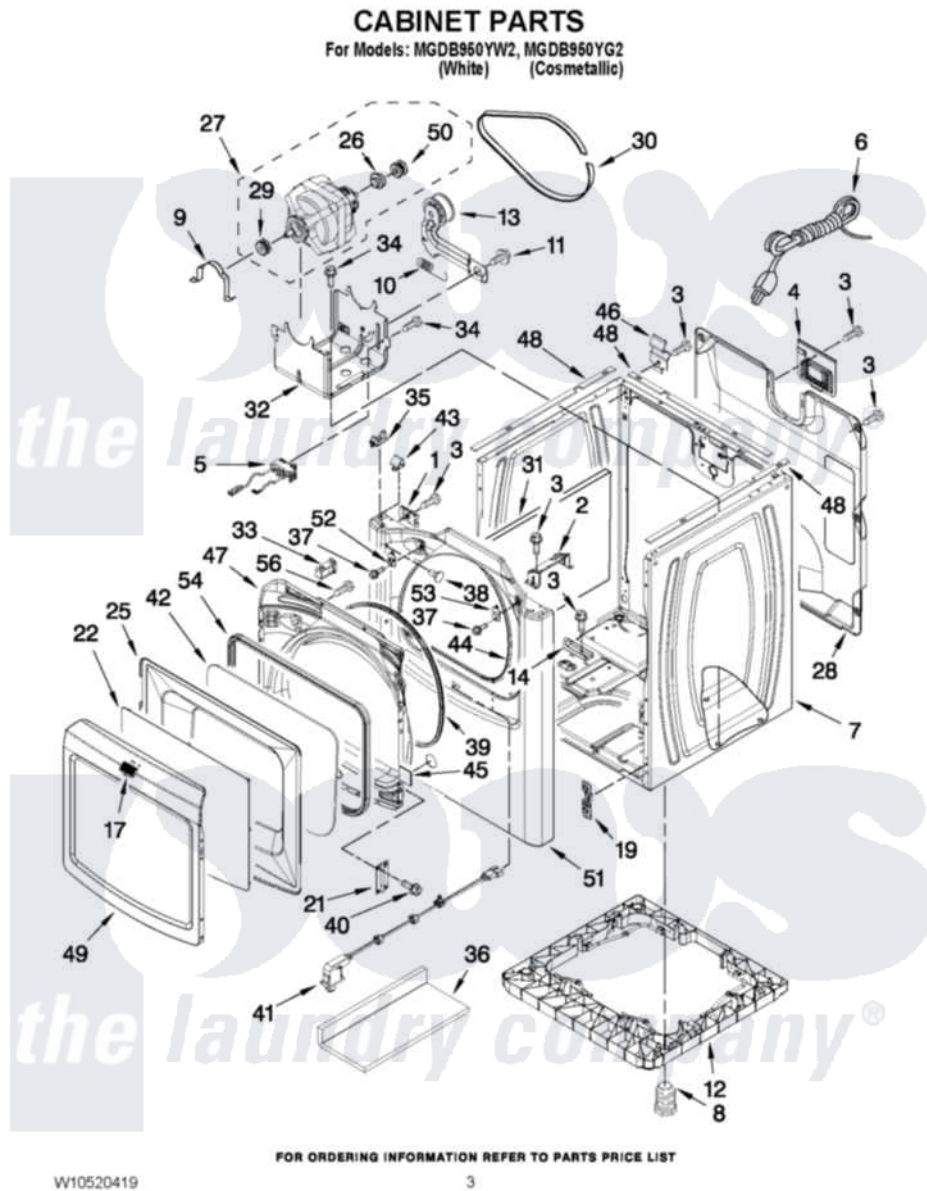

Maytag MGDB950YG2 02 - CABINET PARTS

Maytag [Residential Maytag MGDB950YG2 Dryer Parts](#) Parts Diagram 02 - CABINET PARTS
Click on the part number to view part

Item	Original Part Number	Replaced By	Status	Part Description
1	98234			Clip, U-Bend
2	8544753			Bracket, Burner
3	3390631			Screw, 10-16 X 3/8
4	8558833			Plate, Cover Terminal Block
5	W10314253			Switch, Assembly Broken Belt
6	W10440460			Cord, Power
7	W10183827	W10223154		Cabinet
"	W10304162		Not Available	CABINET (INCLUDES ITEM 51) (COSMETALLIC)
8	W10363894			Foot, Dryer
NI	279810			Foot-Optional
9	660658			Clamp, Motor Mounting 343481 685441
10	3387374			Spring, Idler
11	3389420			Retainer-Idler 1/4-20 X 1/16
12	W10363887			Riser-Full
13	8547160			Pulley Assembly

14	W10201446		Bracket-Gas Pipe
17	W10323735		Badge
19	3394083		Clip, Front Panel
21	W10249708		Hinge, Assembly
"	W10463337		Assembly, Hinge
22	W10369542		Window, Outer
25	W10304170		Bezel, Door Clip
26	3393657		Restrainer, Belt
27	W10460374		Motor, Assembly 60 Hz
28	W10140148		Panel, Rear
29	W10139247		Pulley, Blower
30	W10136934		Belt, Drive
31	W10123956		Dampening Panel
32	8547158		Bracket, Motor
33	W10111905		Assembly, Door Catch
34	3390631		Screw, 10-16 X 3/8
35	8568303		Locator, Snap Down
36	W10215725		Cover, Door Switch
37	3400805		Screw, 8-18 X 3/64
38	W10144494		Plug-Hole
39	W10221653	W10239307	Seal-Door
40	342055	488627	Screw
41	W10350909		Door Switch Assembly
42	W10111857		Glass, Inner Door
43	8576625		Lock, Front Top
44	W10044490		Seal, Front Panel
45	8564457		Plug, Front Panel
"	W10301055		Plug, Front Panel
46	238088	8066217	Hinge, Top
47	W10111878		Door, Inner
"	W10304172		Door, Inner
48	W10316529		Foam-Seal Cabinet
49	W10252478		Door, Outer
"	W10344649		Door, Outer
50	W10136930		Pulley,
51	W10463262		Front Panel And Foam Seal Assembly
"	W10463264		Panel, Front
52	W10111906	W10295405	Strike
53	W10111888		Plug, Strike
54	W10111859		Gasket, Inner Door
56	3393008	308685	Side Trim)