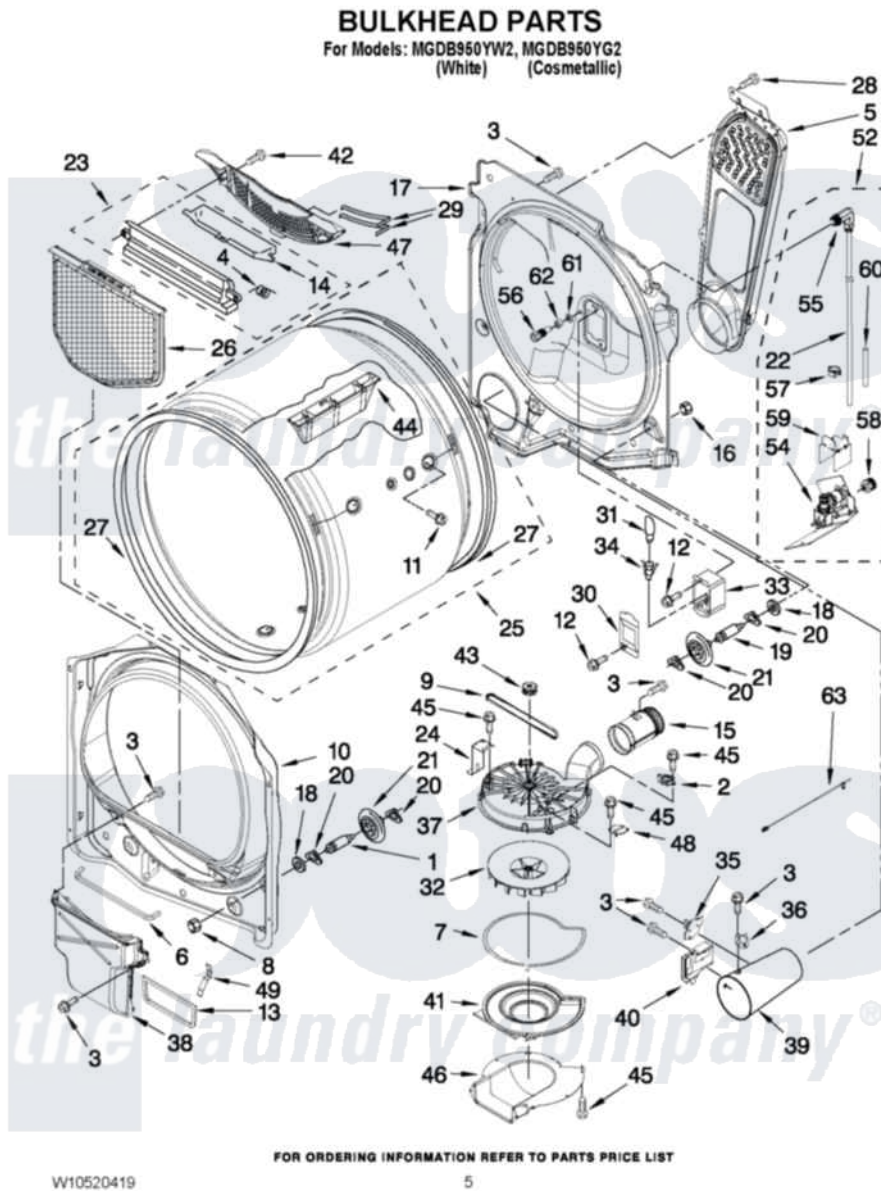

Maytag MGDB950YG2 03 - BULKHEAD PARTS

Maytag Residential Maytag MGDB950YG2 Dryer Parts Parts Diagram 03 - BULKHEAD PARTS
Click on the part number to view part

Item	Original Part Number	Replaced By	Status	Part Description
1	W10359271			Shaft, Drum Roller Threads
2	8577274			Thermostat 295F
3	90767			Screw, 8A X 3/8 HeX Washer Head Tapping
4	3394986			Spring, Lint Screen Door
5	W10385948			Air Duct Assembly
6	697813			Seal, Outlet Housing
7	8573068			Seal, Blower Cover
8	3934666	W10080210		Nut, 3/8 X 16
9	8544742			Belt, Blower
10	8557244			Bulkhead, Front
11	W10219342			Screw, Baffle Mounting
12	3390647	488729		Screw
13	8544721			Seal, Lint Duct
14	3394984	8563758		Door, Lint Screen
15	8544755			Exhaust Pipe
16	W10001120	W10080190		Nut, 3/8-16