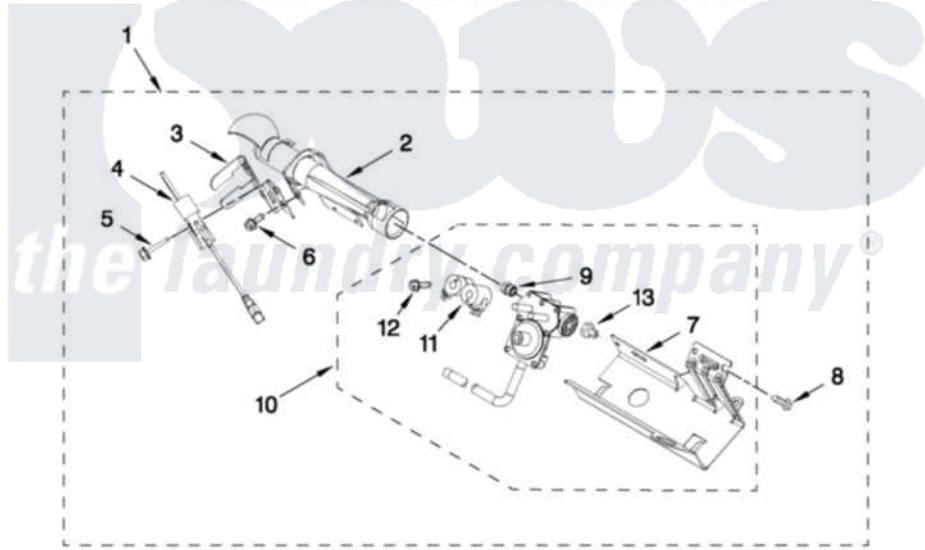

Maytag MGDB950YG2 04 - BURNER ASSEMBLY

BURNER ASSEMBLY

For Models: MGDB950YW2, MGDB950YG2
(White) (Cosmetallic)

USE WITH TYPE 1 - NATURAL
AND TYPE 4 LIQUEFIED PROPANE AND BUTANE GASES

FOR ORDERING INFORMATION REFER TO PARTS PRICE LIST

W10520419

7

Maytag [Residential Maytag MGDB950YG2 Dryer Parts](#) Parts Diagram 04 - BURNER ASSEMBLY
Click on the part number to view part

Item	Original Part Number	Replaced By	Status	Part Description
1	W10398742	W10492506		Burner-Gas
2	8573010			Tube, Burner
3	694298			Bracket, Ignitor
4	686590	279311		Ignitor
5	3393909			Screw, 8-32 X 7/8
6	343641	681414		Screw, 10AB X 1/2
7	W10183823			Bracket, Burner
8	3387057			Screw, 10-16 X 1/2 Orifice, Burner
9	15418			Orifice, Burner Type 1
"	229742			Orifice, Burner
10	W10304606	W10398743		Valve-Gas
11	W10368268		Not Available	COIL, 60 HZ.
12	326049536			Screw, Coil
13	W10295523			Plug, Pipe