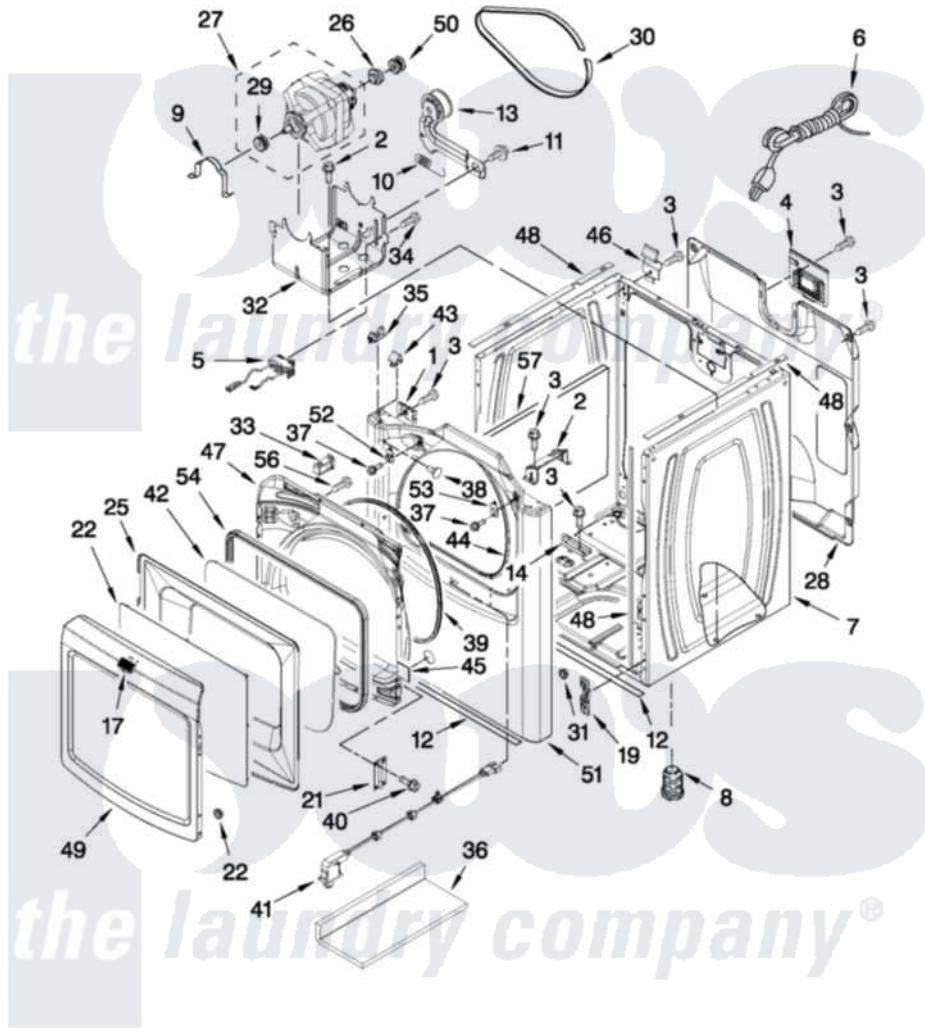

Maytag MGDB950YW0 02 - CABINET PARTS

CABINET PARTS

For Models: MGDB950YW0, MGDB950YG0
(White) (Granite)

FOR ORDERING INFORMATION REFER TO PARTS PRICE LIST

W10440719

3

Maytag [Residential Maytag MGDB950YW0 Dryer Parts](#) Parts Diagram 02 - CABINET PARTS
Click on the part number to view part

Item	Original Part Number	Replaced By	Status	Part Description
1	W10007520			Clip, Ground
2	8544753			Bracket, Burner
3	3390631			Screw, 10-16 X 3/8
4	8558833			Plate, Cover Terminal Block
5	W10314253			Switch, Assembly Broken Belt
6	344020	3401402		Cord, Power
7	W10223154			Cabinet
"	W10338830			Cabinet
8	W10363894			Foot, Dryer
NI	279810			Foot-Optional
9	660658			Clamp, Motor Mounting 343481 685441
10	3387374			Spring, Idler
11	3389420			Retainer-Idler 1/4-20 X 1/16
12	W10224768			Seal, Foam Spill Guard
13	8547160			Pulley Assembly
14	W10201446			Bracket-Gas Pipe