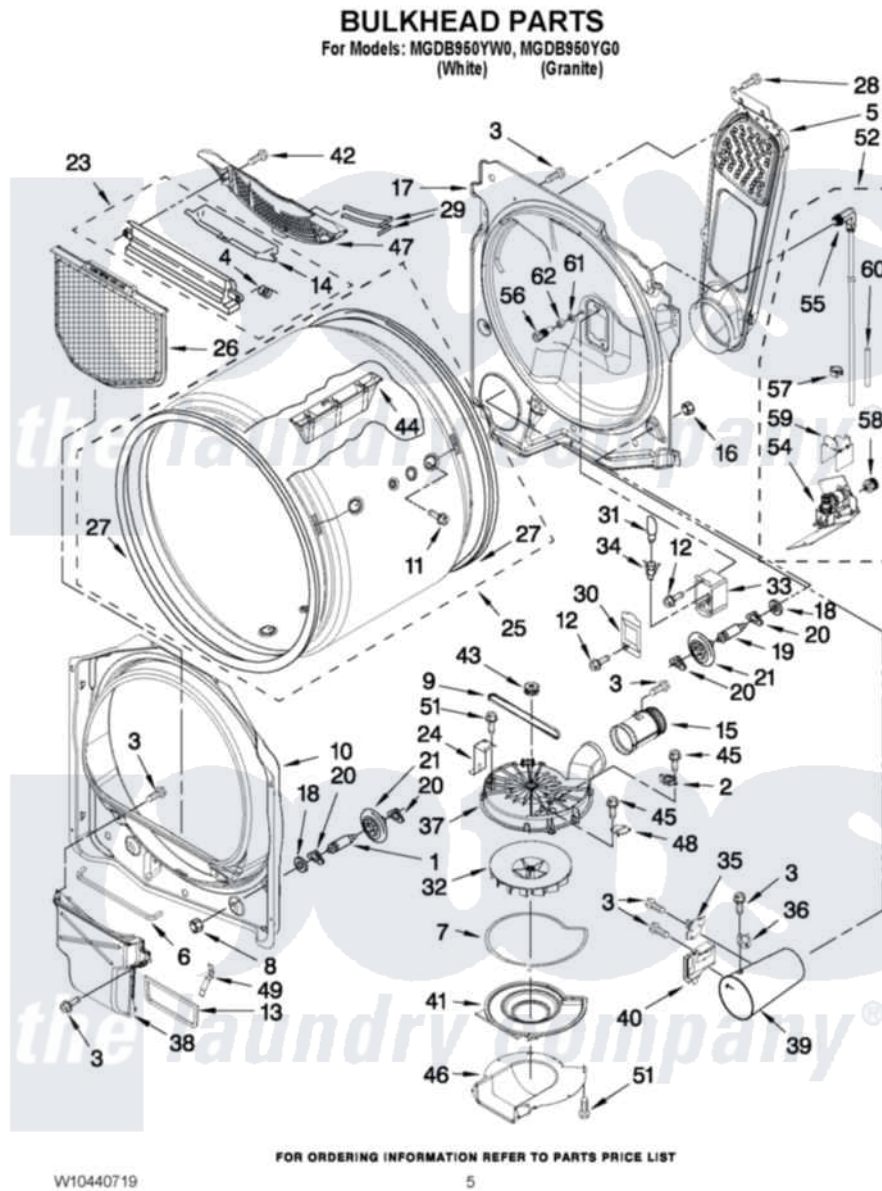

Maytag MGDB950YW0 03 - BULKHEAD PARTS

Maytag Residential Maytag MGDB950YW0 Dryer Parts Parts Diagram 03 - BULKHEAD PARTS
Click on the part number to view part

Item	Original Part Number	Replaced By	Status	Part Description
1	W10359271			Shaft, Drum Roller Threads
2	8577274			Thermostat 295F
3	90767			Screw, 8A X 3/8 HeX Washer Head Tapping
4	3394986			Spring, Lint Screen Door
5	W10385948			Air Duct Assembly
6	697813			Seal, Outlet Housing
7	8573068			Seal, Blower Cover
8	3934666	W10080210		Nut, 3/8 X 16
9	8544742			Belt, Blower
10	8557244			Bulkhead, Front
11	W10219342			Screw, Baffle Mounting
12	3390647	488729		Screw
13	8544721			Seal, Lint Duct
14	3394984	8563758		Door, Lint Screen
15	8544755			Exhaust Pipe
16	W10001120	W10080190		Nut, 3/8-16