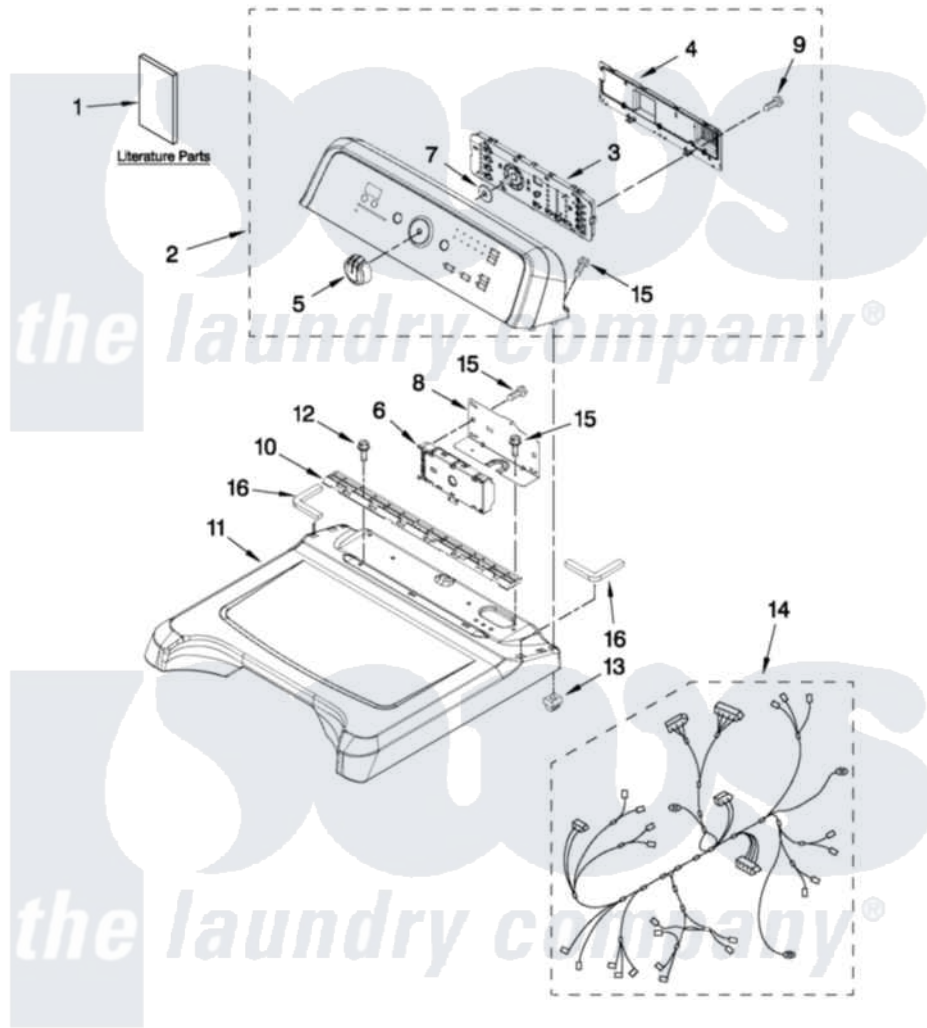

# Maytag MGDB950YW1 01 - TOP AND CONSOLE PARTS

**MAYTAG**

## TOP AND CONSOLE PARTS

27" Gas Dryer

For Models: MGDB950YW1, MGDB950YG1  
(White) (Cosmetallic)

FOR ORDERING INFORMATION REFER TO PARTS PRICE LIST

12-11 Printed in U.S.A. (JLP) (psw)

1

Part No. W10474920 Rev. A

Maytag Residential Maytag MGDB950YW1 Dryer Parts Parts Diagram 01 - TOP AND CONSOLE PARTS

[Click on the part number to view part](#)

Item	Original Part Number	Replaced By	Status	Part Description
1	W10393006		Not Available	TECH, SHEET
"	W10388780		Not Available	GUIDE, USE & CARE
"	W10392126		Not Available	INSTALLATION INSTRUCTION (ENGLISH)
2	<a href="#">W10338346</a>			Console Assembly
"	<a href="#">W10338347</a>			Console Assembly
3	<a href="#">W10388669</a>			User Interface
4	<a href="#">W10051124</a>			Cover, Rear
5	<a href="#">W10338554</a>			Knob, Assembly
6	<a href="#">W10432257</a>			Control Electronic
7	<a href="#">8572039</a>			Seal, User Interface
8	<a href="#">8563853</a>			Bracket, Machine Controller
9	<a href="#">W10003770</a>			Screw, 6-19 X 1/2
10	<a href="#">8558863</a>			Bracket, Console
11	<a href="#">W10223157</a>			Top
"	<a href="#">W10338836</a>			Top
12	337686		Not Available	SCREW, 8-18 X .500

13	<a href="#">W10112673</a>	Screw, Grommet
14	<a href="#">W10393461</a>	Harness, Wiring Main
15	<a href="#">W10131402</a>	Screw, 8-18 X 1.370
16	<a href="#">W10219695</a>	Foam Seal, Top
"	<a href="#">W10219694</a>	Foam Seal, Top