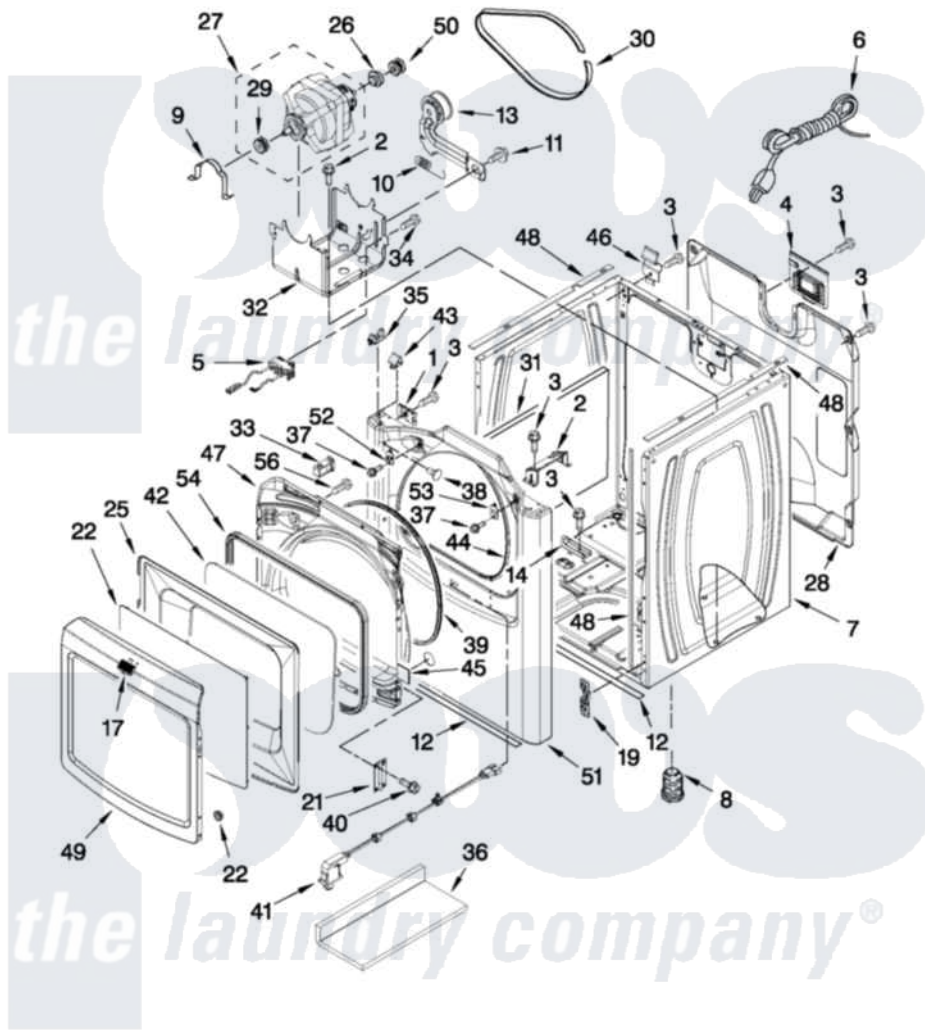

# Maytag MGDB950YW1 02 - CABINET PARTS

## CABINET PARTS For Models: MGDB950YW1, MGDB950YG1 (White) (Cosmetallic)

FOR ORDERING INFORMATION REFER TO PARTS PRICE LIST

W10474920

3

Maytag [Residential Maytag MGDB950YW1 Dryer Parts](#) Parts Diagram 02 - CABINET PARTS  
Click on the part number to view part

Item	Original Part Number	Replaced By	Status	Part Description
1	<a href="#">W10007520</a>			Clip, Ground
2	<a href="#">8544753</a>			Bracket, Burner
3	<a href="#">3390631</a>			Screw, 10-16 X 3/8
4	<a href="#">8558833</a>			Plate, Cover Terminal Block
5	<a href="#">W10314253</a>			Switch, Assembly Broken Belt
6	<a href="#">W10440460</a>			Cord, Power
7	<a href="#">W10223154</a>			Cabinet
"	<a href="#">W10338830</a>			Cabinet
8	<a href="#">W10363894</a>			Foot, Dryer
NI	<a href="#">279810</a>			Foot-Optional
9	<a href="#">660658</a>			Clamp, Motor Mounting 343481 685441
10	<a href="#">3387374</a>			Spring, Idler
11	<a href="#">3389420</a>			Retainer-Idler 1/4-20 X 1/16
12	<a href="#">W10224768</a>			Seal, Foam Spill Guard
13	<a href="#">8547160</a>			Pulley Assembly
14	<a href="#">W10201446</a>			Bracket-Gas Pipe