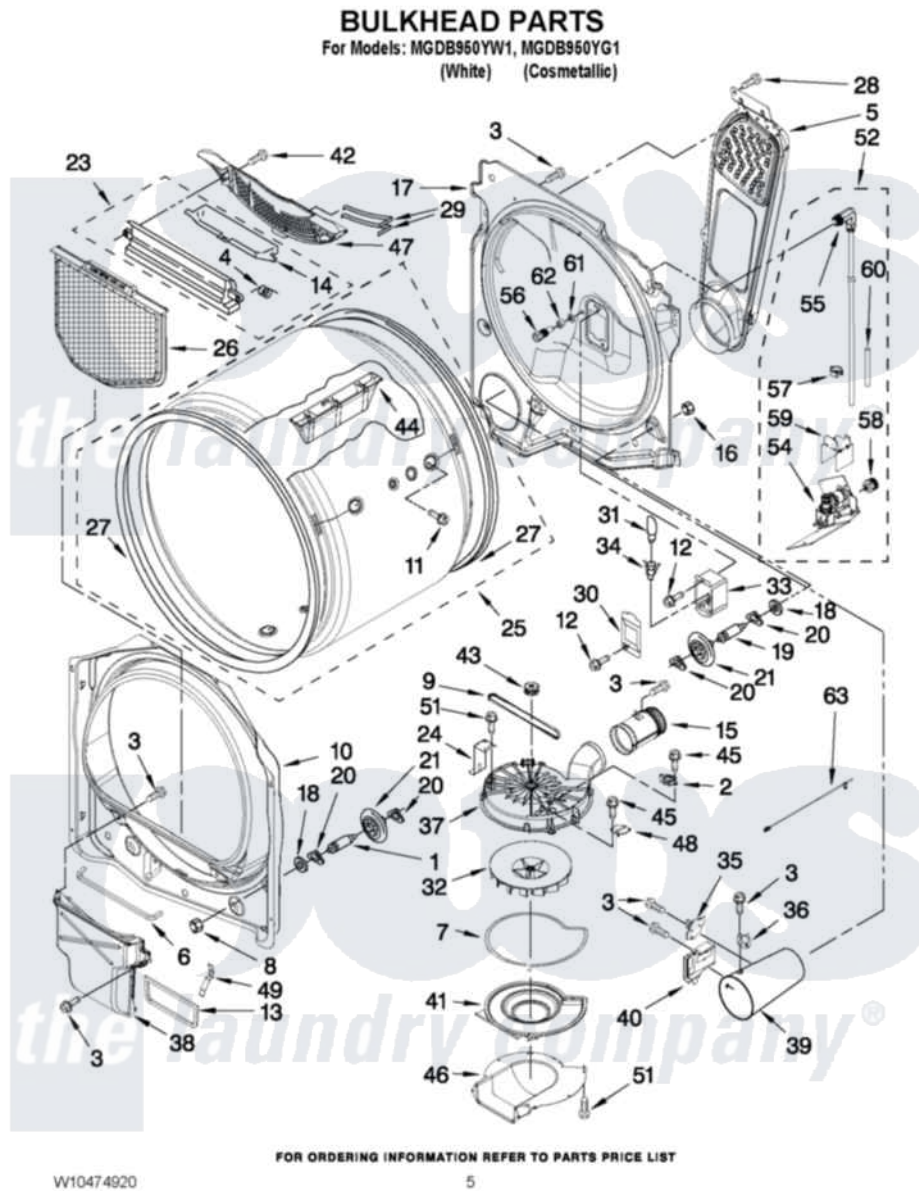

Maytag MGDB950YW1 03 - BULKHEAD PARTS

Maytag Residential Maytag MGDB950YW1 Dryer Parts Parts Diagram 03 - BULKHEAD PARTS
Click on the part number to view part

Item	Original Part Number	Replaced By	Status	Part Description
1	W10359271			Shaft, Drum Roller Threads
2	8577274			Thermostat 295F
3	90767			Screw, 8A X 3/8 HeX Washer Head Tapping
4	3394986			Spring, Lint Screen Door
5	W10385948			Air Duct Assembly
6	697813			Seal, Outlet Housing
7	8573068			Seal, Blower Cover
8	3934666	W10080210		Nut, 3/8 X 16
9	8544742			Belt, Blower
10	8557244			Bulkhead, Front
11	W10219342			Screw, Baffle Mounting
12	3390647	488729		Screw
13	8544721			Seal, Lint Duct
14	3394984	8563758		Door, Lint Screen
15	8544755			Exhaust Pipe
16	W10001120	W10080190		Nut, 3/8-16