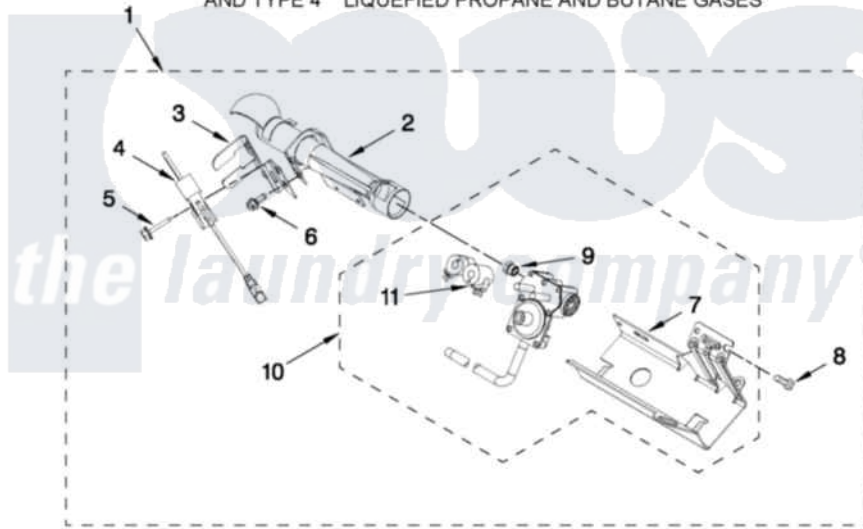

Maytag MGDB950YW1 04 - BURNER ASSEMBLY

BURNER ASSEMBLY

For Models: MGDB950YW1, MGDB950YG1
(White) (Cosmetallic)

USE WITH TYPE 1 - NATURAL
AND TYPE 4 LIQUEFIED PROPANE AND BUTANE GASES

FOR ORDERING INFORMATION REFER TO PARTS PRICE LIST

W10474920

7

Maytag [Residential Maytag MGDB950YW1 Dryer Parts](#) Parts Diagram 04 - BURNER ASSEMBLY
Click on the part number to view part

Item	Original Part Number	Replaced By	Status	Part Description
1	W10398742	W10492506		Burner-Gas
2	8573010			Tube, Burner
3	694298			Bracket, Ignitor
4	686590	279311		Ignitor
5	3393909			Screw, 8-32 X 7/8
6	343641	681414		Screw, 10AB X 1/2
7	W10183823			Bracket, Burner
8	3387057			Screw, 10-16 X 1/2 Orifice, Burner
9	15418			Orifice, Burner Type 1
"	229742			Orifice, Burner
10	W10304606	W10398743		Valve-Gas
11	W10368268		Not Available	COIL, 60 HZ.