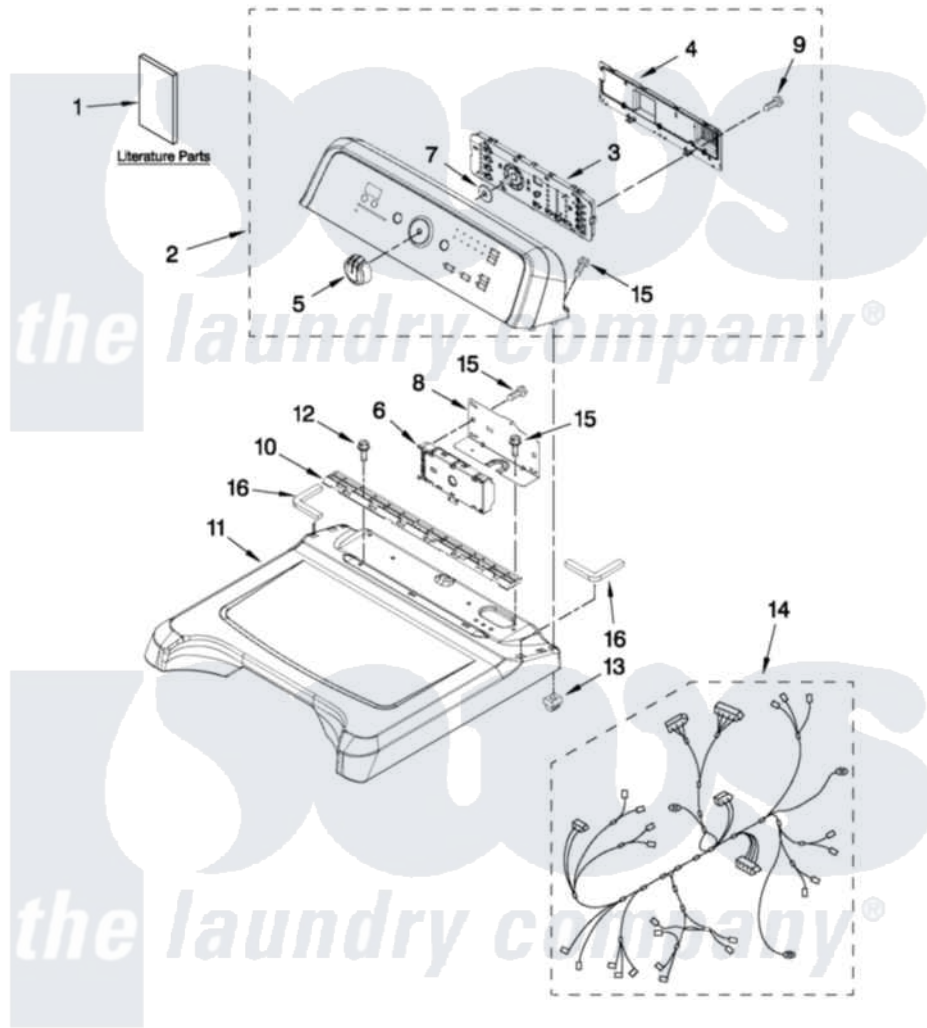

# Maytag MGDB950YW2 01 - TOP AND CONSOLE PARTS

**MAYTAG**

## TOP AND CONSOLE PARTS

27" Gas Dryer

For Models: MGDB950YW2, MGDB950YG2  
(White) (Cosmetallie)

FOR ORDERING INFORMATION REFER TO PARTS PRICE LIST

6-12 Printed in U.S.A. (GG)(bay)

1

Part No. W10520419 Rev. A

Maytag Residential Maytag MGDB950YW2 Dryer Parts Parts Diagram 01 - TOP AND CONSOLE PARTS

[Click on the part number to view part](#)

Item	Original Part Number	Replaced By	Status	Part Description
1	W10393006		Not Available	TECH, SHEET
"	W10388780		Not Available	GUIDE, USE & CARE
"	W10392126		Not Available	INSTALLATION INSTRUCTION (ENGLISH)
2	<a href="#">W10338346</a>			Console Assembly
"	<a href="#">W10338347</a>			Console Assembly
3	<a href="#">W10388669</a>			User Interface
4	<a href="#">W10051124</a>			Cover, Rear
5	<a href="#">W10338554</a>			Knob, Assembly
6	<a href="#">W10432257</a>			Control Electronic
7	<a href="#">8572039</a>			Seal, User Interface
8	<a href="#">8563853</a>			Bracket, Machine Controller
9	<a href="#">W10003770</a>			Screw, 6-19 X 1/2
10	<a href="#">8558863</a>			Bracket, Console
11	<a href="#">W10223157</a>			Top
"	<a href="#">W10338836</a>			Top
12	337686		Not Available	SCREW, 8-18 X .500

13	<a href="#">W10112673</a>	Screw, Grommet
14	<a href="#">W10393461</a>	Harness, Wiring Main
15	<a href="#">W10131402</a>	Screw, 8-18 X 1.370
16	<a href="#">W10219695</a>	Foam Seal, Top
"	<a href="#">W10219694</a>	Foam Seal, Top