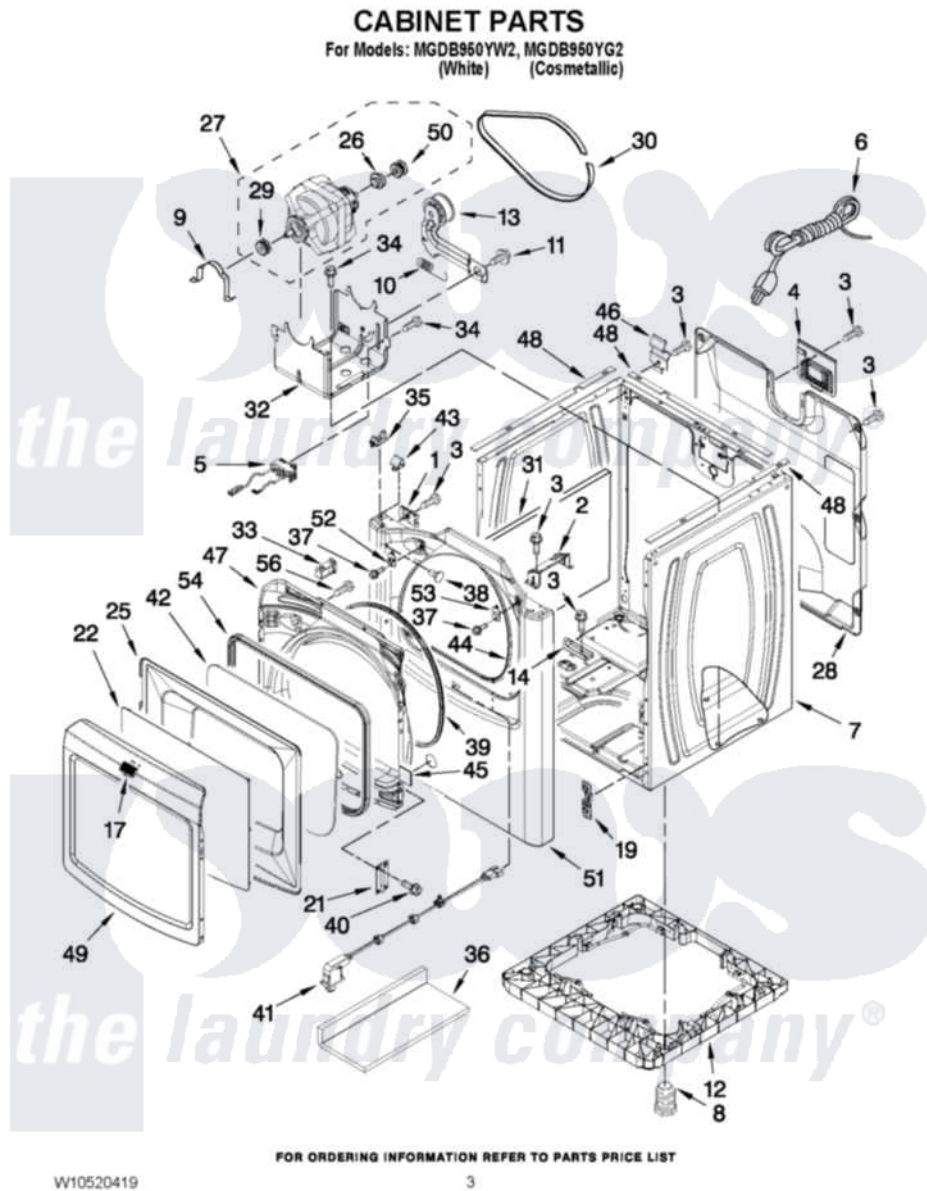

# Maytag MGDB950YW2 02 - CABINET PARTS

Maytag [Residential Maytag MGDB950YW2 Dryer Parts](#) Parts Diagram 02 - CABINET PARTS  
Click on the part number to view part

Item	Original Part Number	Replaced By	Status	Part Description
1	<a href="#">98234</a>			Clip, U-Bend
2	<a href="#">8544753</a>			Bracket, Burner
3	<a href="#">3390631</a>			Screw, 10-16 X 3/8
4	<a href="#">8558833</a>			Plate, Cover Terminal Block
5	<a href="#">W10314253</a>			Switch, Assembly Broken Belt
6	<a href="#">W10440460</a>			Cord, Power
7	W10183827	<a href="#">W10223154</a>		Cabinet
"	W10304162		Not Available	CABINET (INCLUDES ITEM 51) (COSMETALLIC)
8	<a href="#">W10363894</a>			Foot, Dryer
NI	<a href="#">279810</a>			Foot-Optional
9	<a href="#">660658</a>			Clamp, Motor Mounting 343481 685441
10	<a href="#">3387374</a>			Spring, Idler
11	<a href="#">3389420</a>			Retainer-Idler 1/4-20 X 1/16
12	<a href="#">W10363887</a>			Riser-Full
13	<a href="#">8547160</a>			Pulley Assembly