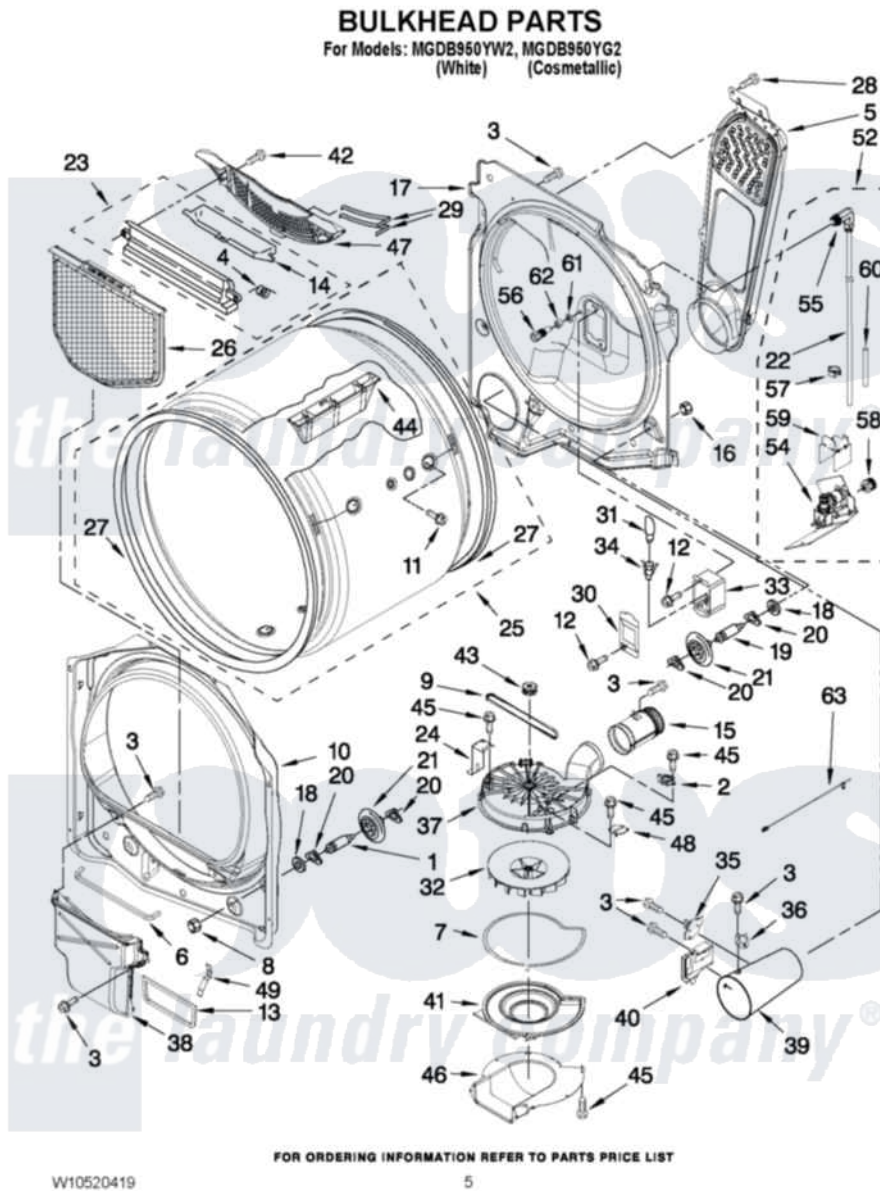

# Maytag MGDB950YW2 03 - BULKHEAD PARTS

Maytag Residential Maytag MGDB950YW2 Dryer Parts Parts Diagram 03 - BULKHEAD PARTS  
Click on the part number to view part

Item	Original Part Number	Replaced By	Status	Part Description
1	<a href="#">W10359271</a>			Shaft, Drum Roller Threads
2	<a href="#">8577274</a>			Thermostat 295F
3	<a href="#">90767</a>			Screw, 8A X 3/8 HeX Washer Head Tapping
4	<a href="#">3394986</a>			Spring, Lint Screen Door
5	<a href="#">W10385948</a>			Air Duct Assembly
6	<a href="#">697813</a>			Seal, Outlet Housing
7	<a href="#">8573068</a>			Seal, Blower Cover
8	3934666	<a href="#">W10080210</a>		Nut, 3/8 X 16
9	<a href="#">8544742</a>			Belt, Blower
10	<a href="#">8557244</a>			Bulkhead, Front
11	<a href="#">W10219342</a>			Screw, Baffle Mounting
12	3390647	<a href="#">488729</a>		Screw
13	<a href="#">8544721</a>			Seal, Lint Duct
14	3394984	<a href="#">8563758</a>		Door, Lint Screen
15	<a href="#">8544755</a>			Exhaust Pipe
16	W10001120	<a href="#">W10080190</a>		Nut, 3/8-16