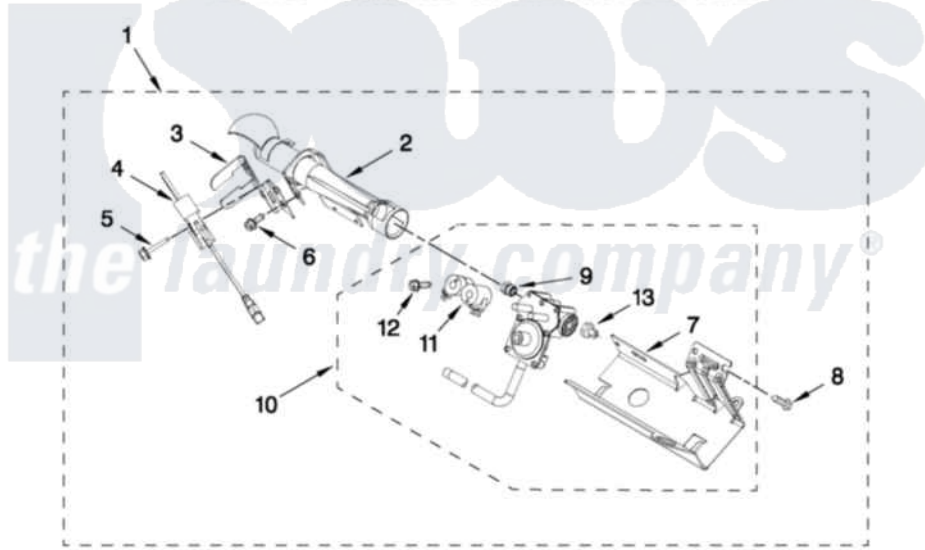

Maytag MGDB950YW2 04 - BURNER ASSEMBLY

BURNER ASSEMBLY

For Models: MGDB950YW2, MGDB950YG2
(White) (Cosmetallic)

USE WITH TYPE 1 - NATURAL
AND TYPE 4 LIQUEFIED PROPANE AND BUTANE GASES

FOR ORDERING INFORMATION REFER TO PARTS PRICE LIST

W10520419

7

Maytag [Residential Maytag MGDB950YW2 Dryer Parts](#) Parts Diagram 04 - BURNER ASSEMBLY
Click on the part number to view part

| Item | Original Part Number | Replaced By | Status | Part Description |
|------|---------------------------|---------------------------|---------------|------------------------------------|
| 1 | W10398742 | W10492506 | | Burner-Gas |
| 2 | 8573010 | | | Tube, Burner |
| 3 | 694298 | | | Bracket, Ignitor |
| 4 | 686590 | 279311 | | Ignitor |
| 5 | 3393909 | | | Screw, 8-32 X 7/8 |
| 6 | 343641 | 681414 | | Screw, 10AB X 1/2 |
| 7 | W10183823 | | | Bracket, Burner |
| 8 | 3387057 | | | Screw, 10-16 X 1/2 Orifice, Burner |
| 9 | 15418 | | | Orifice, Burner Type 1 |
| " | 229742 | | | Orifice, Burner |
| 10 | W10304606 | W10398743 | | Valve-Gas |
| 11 | W10368268 | | Not Available | COIL, 60 HZ. |
| 12 | 326049536 | | | Screw, Coil |
| 13 | W10295523 | | | Plug, Pipe |