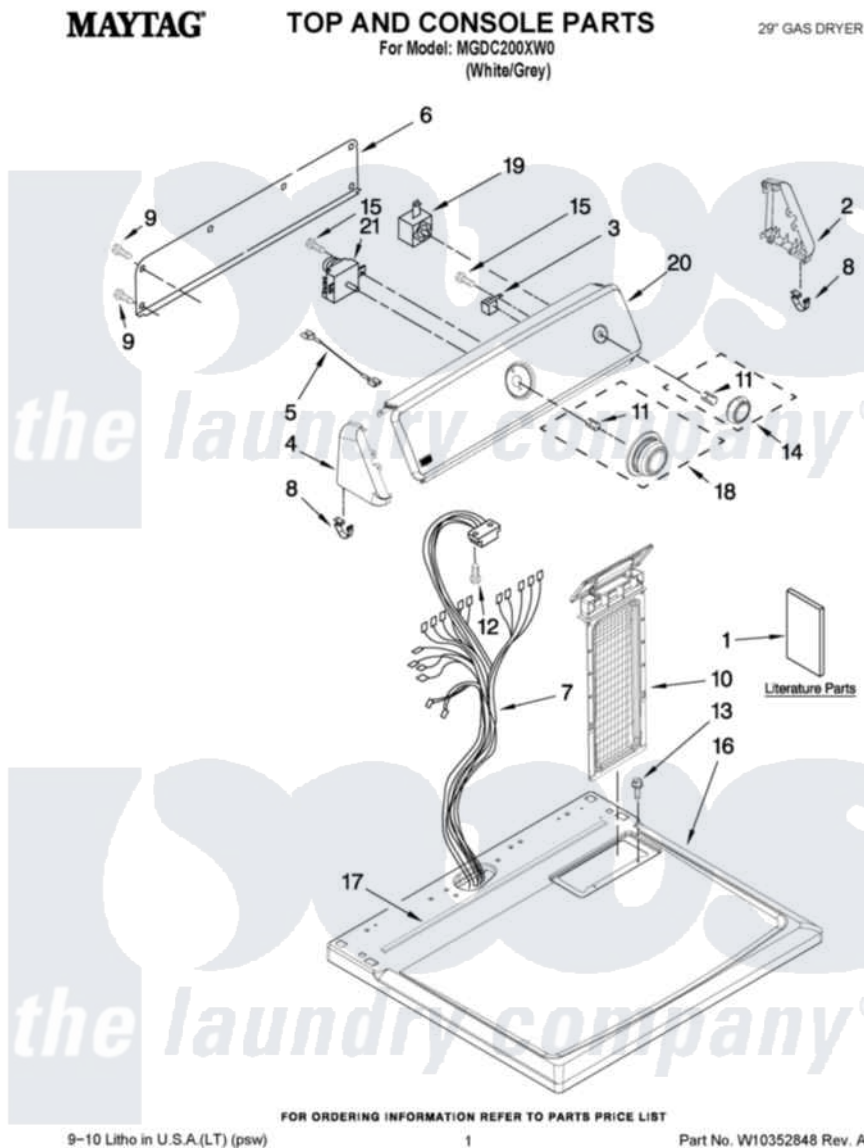

# Maytag MGDC200XW0 01 - TOP AND CONSOLE PARTS

Maytag Residential Maytag MGDC200XW0 Dryer Parts Parts Diagram 01 - TOP AND CONSOLE PARTS  
Click on the part number to view part

Item	Original Part Number	Replaced By	Status	Part Description
1	W10096990		Not Available	USE & CARE GUIDE
"	W10096984		Not Available	INSTALLATION (INSTRUCTIONS)
"	W10274613		Not Available	WIRING DIAGRAM
2	<a href="#">W10193821</a>			Cap, End
3	<a href="#">694419</a>			Mini-Buzzer
4	<a href="#">W10193824</a>			Endcap Console Bracket
5	<a href="#">W10113080</a>			Wire, Jumper
6	<a href="#">W10103406</a>			Panel, Rear Console
7	<a href="#">W10346390</a>			Harness, Wiring
8	<a href="#">8312709</a>			Clip-Console
9	<a href="#">693995</a>			Screw, Hex Head
10	<a href="#">8565972</a>			Screen, Lint
11	<a href="#">8536939</a>			Clip, Knob
12	8533971	<a href="#">90767</a>		Screw, 8A X 3/8 HeX Washer Head Tapping
13	688082	<a href="#">487240</a>		Screw, For Mtg. Service

13	<a href="#">000903</a>	<a href="#">907440</a>	Capacitor
14	<a href="#">W10317455</a>		Knob, Push-To-Start
15	3348629	<a href="#">90767</a>	Screw, 8A X 3/8 HeX Washer Head Tapping
16	<a href="#">W10225059</a>		Top And Seal Assembly
17	<a href="#">W10316616</a>		Foam Seal Top
18	<a href="#">W10317454</a>		Timer Knob And Dial Assembly
19	<a href="#">3404233</a>		Switch, Push-To-Start
20	<a href="#">W10115474</a>		Console Panel And Bracket Assembly
21	<a href="#">3977678</a>		Timer Assembly