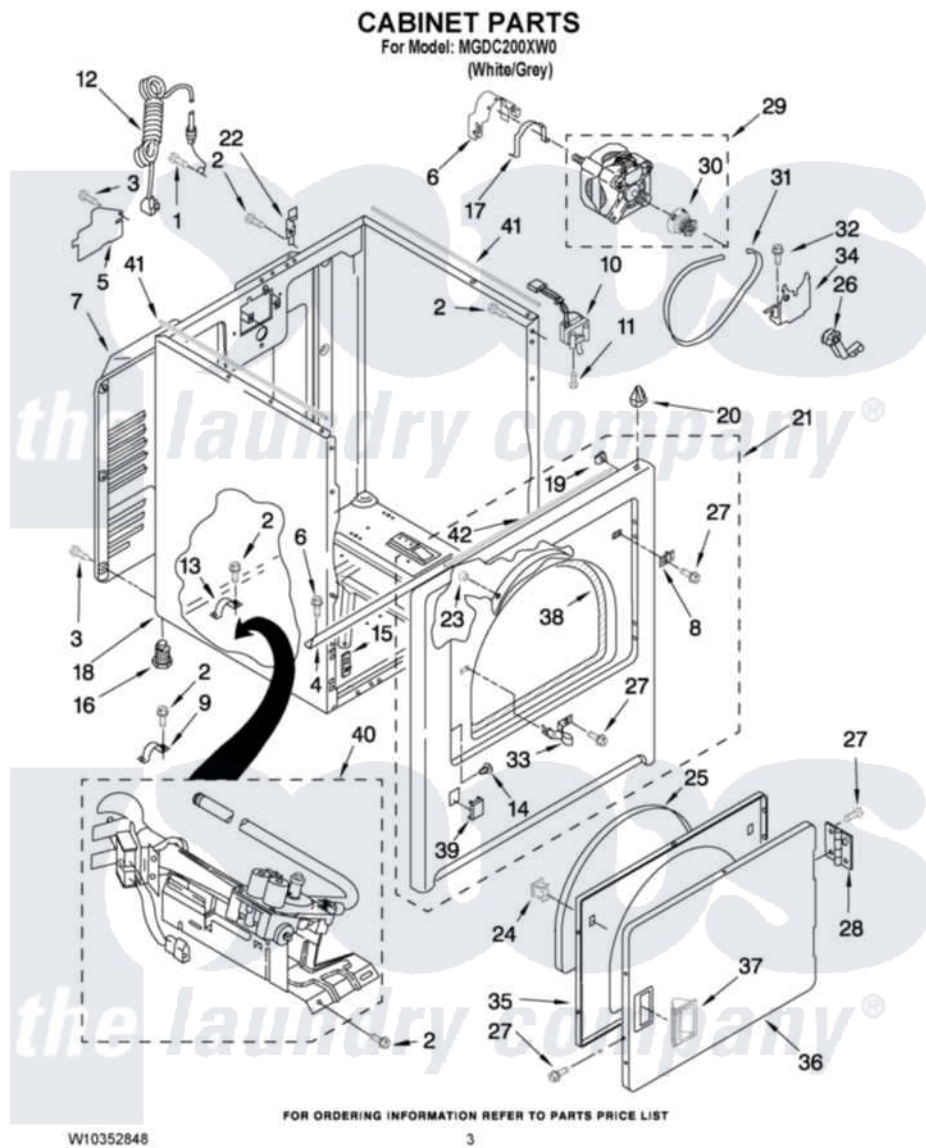

# Maytag MGDC200XW0 02 - CABINET PARTS

Maytag [Residential Maytag MGDC200XW0 Dryer Parts](#) Parts Diagram 02 - CABINET PARTS  
Click on the part number to view part

Item	Original Part Number	Replaced By	Status	Part Description
1	<a href="#">3390631</a>			Screw, 10-16 X 3/8
2	343641	<a href="#">681414</a>		Screw, 10AB X 1/2
3	<a href="#">693995</a>			Screw, Hex Head
4	<a href="#">W10236073</a>			Bracket, Cabinet
5	<a href="#">3396795</a>			Cover, Terminal Block
6	<a href="#">3404162</a>			Clamp, Motor
7	3396805	<a href="#">280043</a>		Panel-Rear
8	<a href="#">3403630</a>			Plug, Strike Hole
9	<a href="#">3980175</a>			Clamp, Elbow
10	3406109	<a href="#">3406107</a>		Door Switch Assembly
11	697773	<a href="#">3395530</a>		Screw
12	344020	<a href="#">3401402</a>		Cord, Power
13	<a href="#">341029</a>			Clamp, Pipe Door Spring
14	<a href="#">3404413</a>			Plug, Hinge Hole
15	<a href="#">3394083</a>			Clip, Front Panel
16	3392100	<a href="#">49621</a>		Feet-Leveling