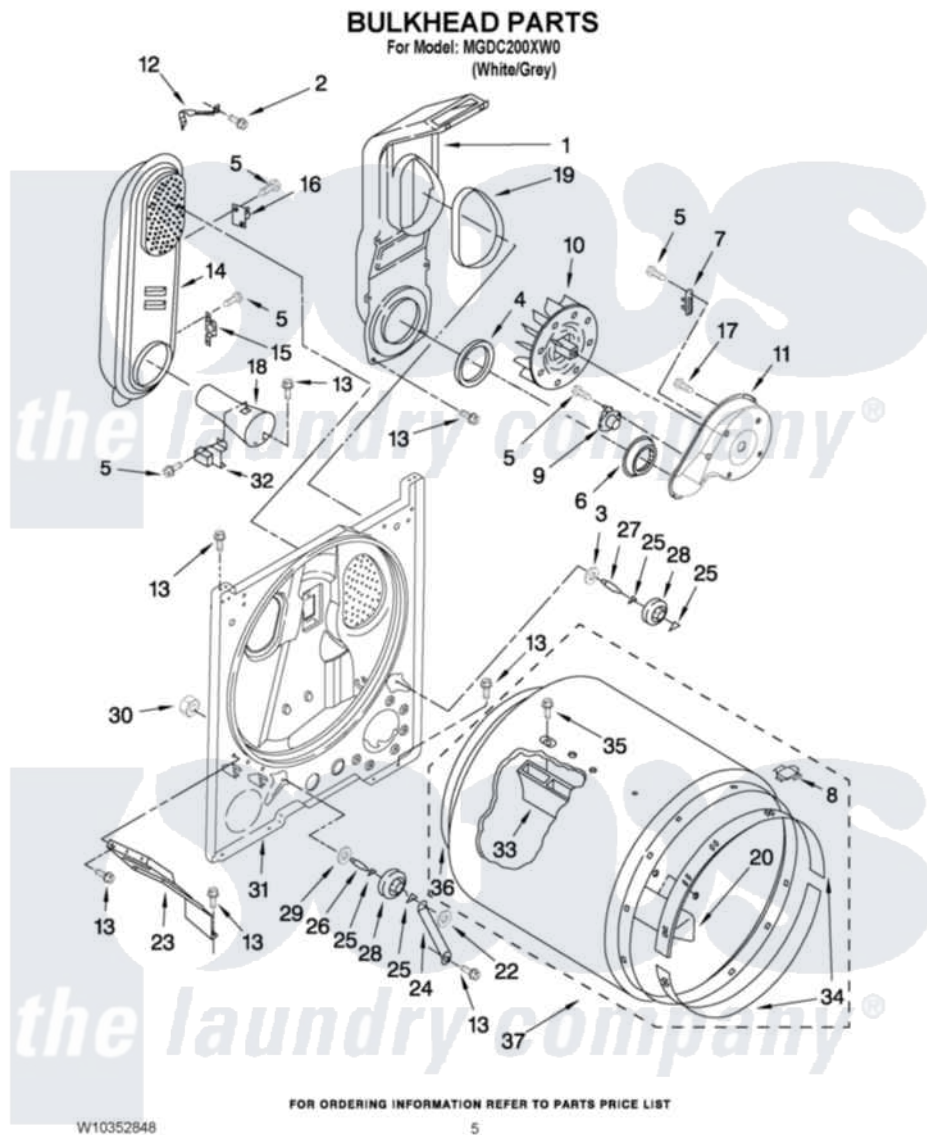

Maytag MGDC200XW0 03 - BULKHEAD PARTS

Maytag Residential Maytag MGDC200XW0 Dryer Parts Parts Diagram 03 - BULKHEAD PARTS
Click on the part number to view part

Item	Original Part Number	Replaced By	Status	Part Description
1	348368			Lint Chute Assembly
2	489463			Screw, 8-18 X 1/16
3	3388703			Washer, Support
4	347139			Seal, Lint Chute
5	90767			Screw, 8A X 3/8 HeX Washer Head Tapping
6	696302			Shield, Exhaust
7	3392519			Thermal Limiter
8	8066086			Plug, Drum Hole
9	3387134			Thermostat, Internal-Bias
10	694089			Wheel, Blower
11	8577230			Housing, Blower
12	3398161			CLIP
13	343641	681414		Screw, 10AB X 1/2
14	8530285	279980		Box
15	3403140			Thermostat, High-Limit 205F
16	280010			Kit, Thermal Cut-Off

17	3390647	488729	Screw
18	8066049		Funnel, Burner Light
19	339956		Seal, Air Duct To Bulkhead
20	3403636		Baffle, Drum
22	90296		Nut, Push On
23	3406022		Bracket, Bulkhead
24	3976434		Bracket, Support Shaft
25	690997		Washer, Thrust
26	3399506	W10359270	Shaft, Drum Roller Threads
27	3399507	W10359269	Shaft, Drum Roller Threads
28	W10314171		Roller, Support Assembly
29	348197		Washer, Support
30	W10298789		Nut, Push-In
31	3403410		Bulkhead
32	338906		Radiant, Sensor
33	W10306677	692490	Baffle, Drum
34	692526	279441	BeaRng-Rng
35	W10219342		Screw, Baffle Mounting
36	3406130	279857	Seal
37	695587		Drum Assembly