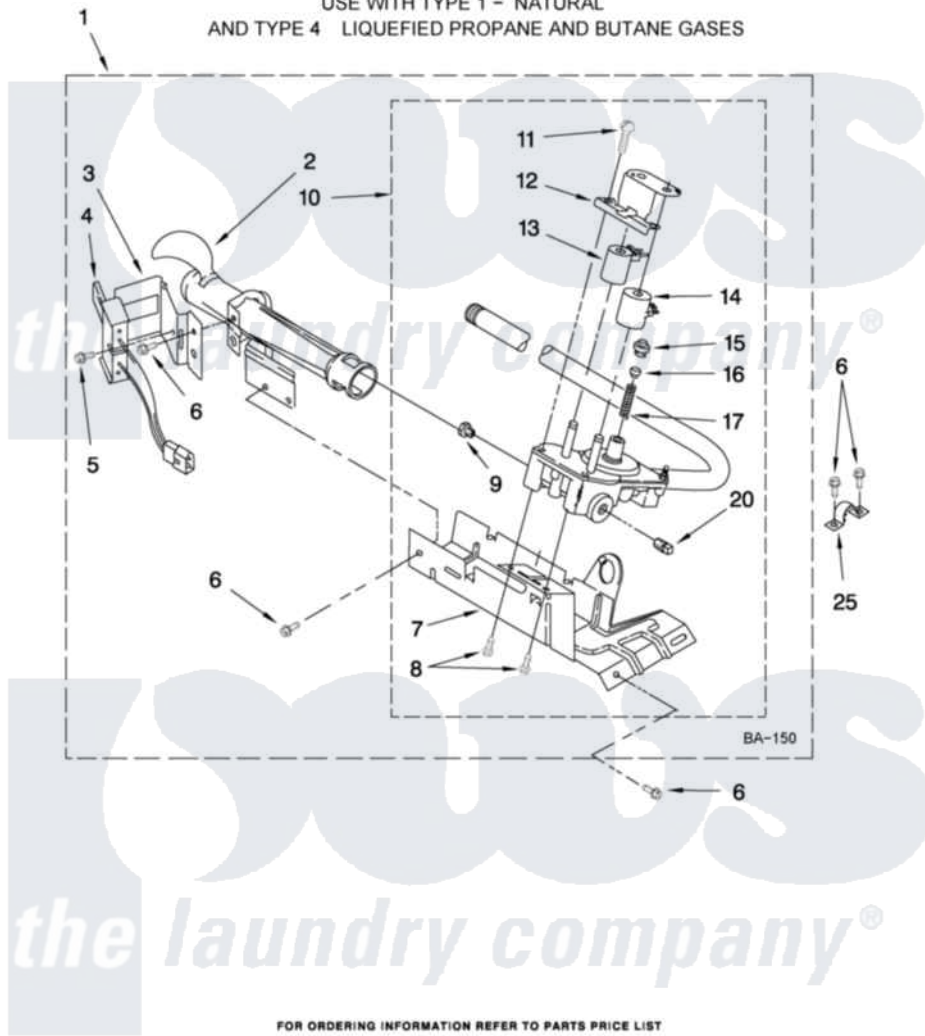

Maytag MGDC200XW0 04 - 8318272 BURNER ASSEMBLY

8318272 BURNER ASSEMBLY

For Model: MGDC200XW0

(White/Grey)

USE WITH TYPE 1 - NATURAL

AND TYPE 4 LIQUEFIED PROPANE AND BUTANE GASES

W10352848

7

FOR ORDERING INFORMATION REFER TO PARTS PRICE LIST

Maytag Residential Maytag MGDC200XW0 Dryer Parts Parts Diagram 04 - 8318272 BURNER ASSEMBLY
 Click on the part number to view part

Item	Original Part Number	Replaced By	Status	Part Description
1	8318272	W10465748		Burner-Gas
2	688617	693140		Burner
3	694298			Bracket, Ignitor
4	686590	279311		Ignitor
5	3393909			Screw, 8-32 X 7/8
6	343641	681414		Screw, 10AB X 1/2
7	693986			Base, Burner
8	3387057			Screw, 10-16 X 1/2 Orifice, Burner
9	234826			Orifice, Burner Type 1
"	229742			Orifice, Burner
"	234868			Orifice, Burner
10	8318277	W10337269		Valve-Gas
11	694421			Screw, Bracket Mounting
12	694538			Bracket, Shunt
13	694540			Coil, 60 Hz
14	694539			Coil, 60 Hz