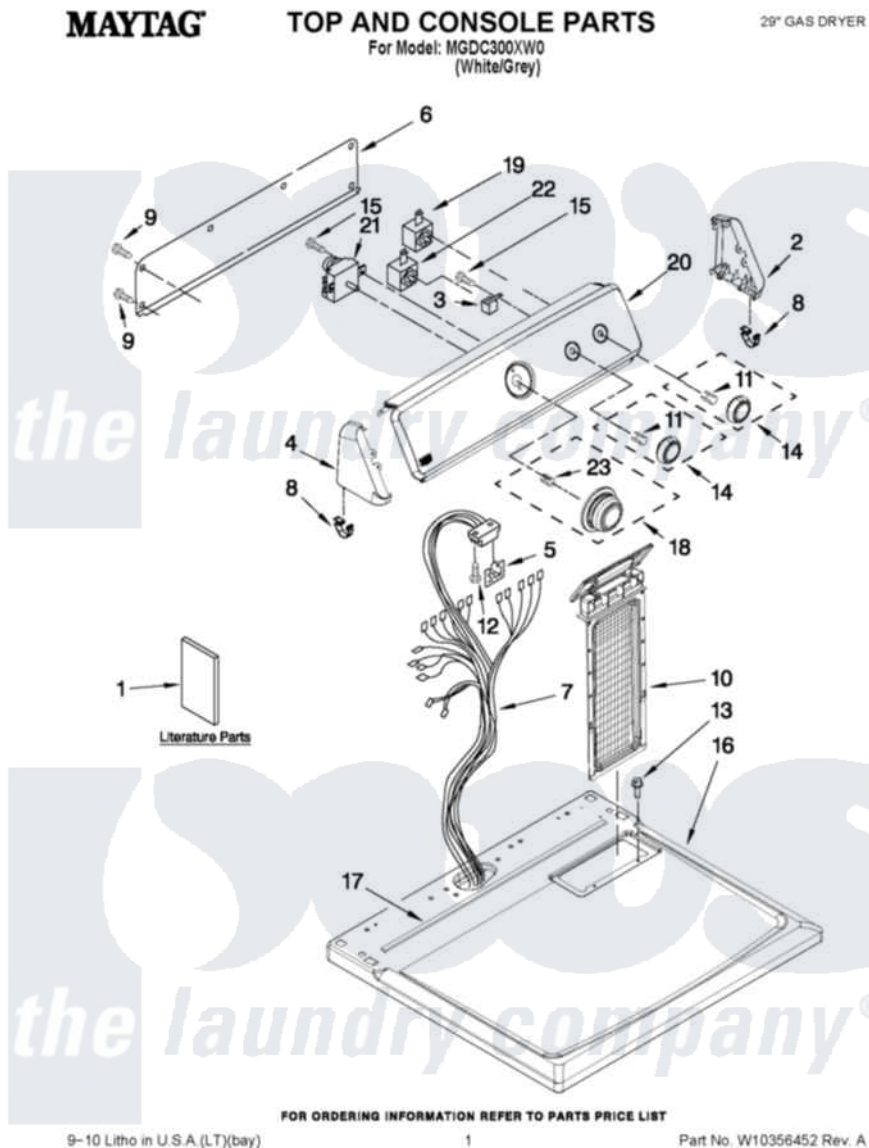

# Maytag MGDC300XW0 01 - TOP AND CONSOLE PARTS

Maytag Residential Maytag MGDC300XW0 Dryer Parts Parts Diagram 01 - TOP AND CONSOLE PARTS  
Click on the part number to view part

Item	Original Part Number	Replaced By	Status	Part Description
1	W10096990		Not Available	USE & CARE GUIDE
"	W10096984		Not Available	INSTALLATION (INSTRUCTIONS)
"	W10346860		Not Available	WIRING DIAGRAM
2	<a href="#">W10193821</a>			Cap, End
3	<a href="#">694419</a>			Mini-Buzzer
4	<a href="#">W10193824</a>			Endcap Console Bracket
5	<a href="#">8558178</a>			Control, Electronic
6	<a href="#">W10103406</a>			Panel, Rear Console
7	<a href="#">W10346387</a>			Harness, Wiring
8	<a href="#">8312709</a>			Clip-Console
9	<a href="#">693995</a>			Screw, Hex Head
10	<a href="#">8565972</a>			Screen, Lint
11	<a href="#">8536939</a>			Clip, Knob
12	8533971	<a href="#">90767</a>		Screw, 8A X 3/8 HeX Washer Head Tapping
13	688082	<a href="#">487240</a>		Screw, For Mtg. Service

13	<a href="#">000903</a>	<a href="#">907440</a>	Capacitor
14	<a href="#">W10317455</a>		Knob, Push-To-Start
15	3348629	<a href="#">90767</a>	Screw, 8A X 3/8 HeX Washer Head Tapping
16	<a href="#">W10225059</a>		Top And Seal Assembly
17	<a href="#">W10316616</a>		Foam Seal Top
18	<a href="#">W10317454</a>		Timer Knob And Dial Assembly
19	<a href="#">W10117655</a>		Switch, Push-To-Start
20	<a href="#">W10115475</a>		Console Panel And Bracket Assembly
21	<a href="#">8566184</a>		Timer Assembly
22	<a href="#">8530169</a>		Switch, Temperature
23	<a href="#">688805</a>		Clip, Spring Knob