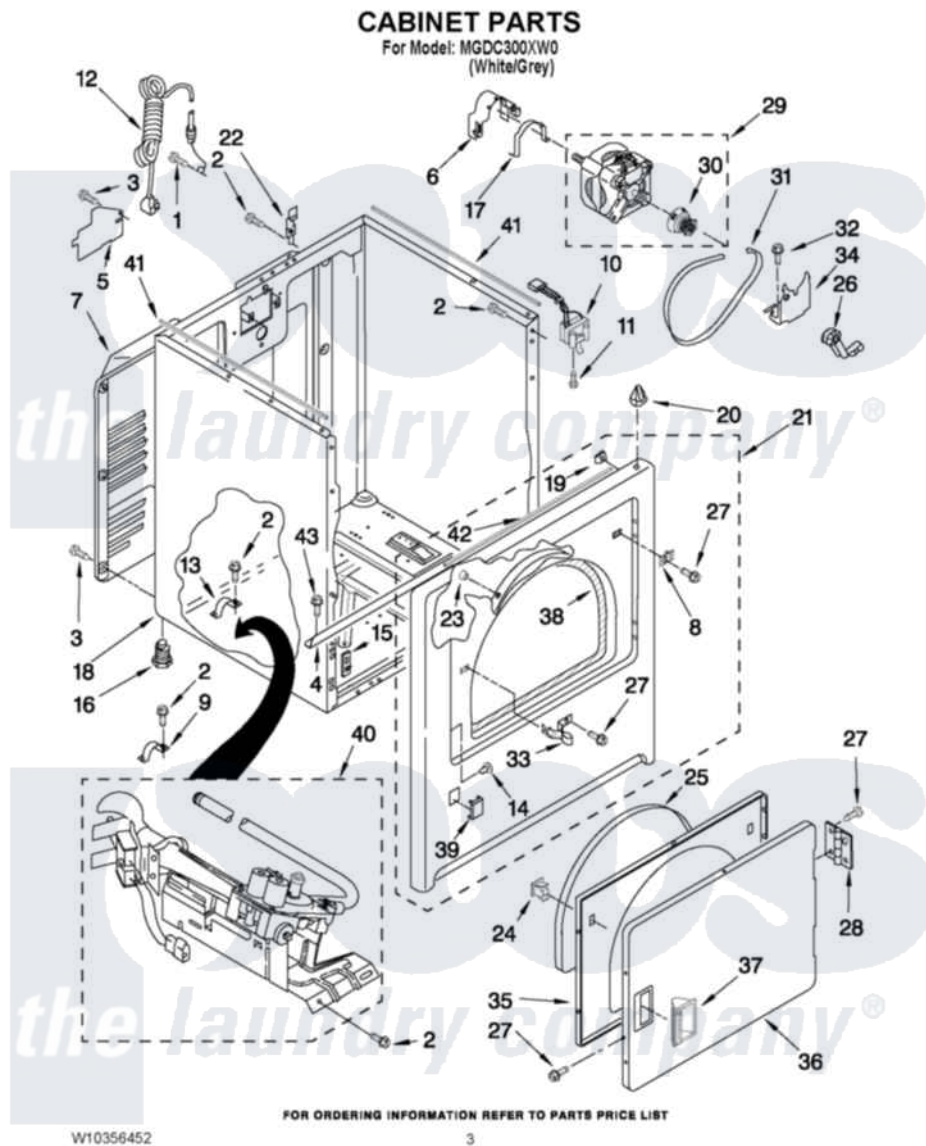

Maytag MGDC300XW0 02 - CABINET PARTS

Maytag [Residential Maytag MGDC300XW0 Dryer Parts](#) Parts Diagram 02 - CABINET PARTS
Click on the part number to view part

Item	Original Part Number	Replaced By	Status	Part Description
1	3390631			Screw, 10-16 X 3/8
2	343641	681414		Screw, 10AB X 1/2
3	693995			Screw, Hex Head
4	W10236073			Bracket, Cabinet
5	3396795			Cover, Terminal Block
6	3404162			Clamp, Motor
7	3396805	280043		Panel-Rear
8	3403630			Plug, Strike Hole
9	3980175			Clamp, Elbow
10	3406107			Door Switch Assembly
11	697773	3395530		Screw
12	344020	3401402		Cord, Power
13	341029			Clamp, Pipe Door Spring
14	3404413			Plug, Hinge Hole
15	3394083			Clip, Front Panel
16	3392100	49621		Feet-Leveling

NI	279810		Foot-Optional
17	3404162		Clamp, Motor
18	W10224934		Cabinet
19	98234		Clip, U-Bend
20	690363	18776	Lock, Front Top
21	W10224857	W10242624	Panel
22	8066217		Hinge, Top
23	685203	279220	Clip
24	3389441		Door Catch Assembly
25	3405246		Seal, Door Push-To-Start
26	691366		Idler And Pulley Assembly
27	342055	488627	Screw
28	3405514	W10362431	Hinge And Pin Assembly
29	8066206	279827	Motor-Drive
30	8066184		Pulley, Motor
31	W10198086		Belt, Drive
32	3400500		Bolt, 3405245 5/16-18 X 3/4
33	3403431		Strike, Panel
34	348780		Base, Motor
35	3402341		Door, Inner
36	3402335		Door, Front
37	8565970		Handle, Door
38	3406129		Seal And Bearing Assembly
39	8564457		Plug, Front Panel
40	8318272	W10465748	Burner-Gas
41	W10316529		Foam-Seal Cabinet
42	W10316619		Seal, Spill Guard Foam
43	3390647	488729	Screw