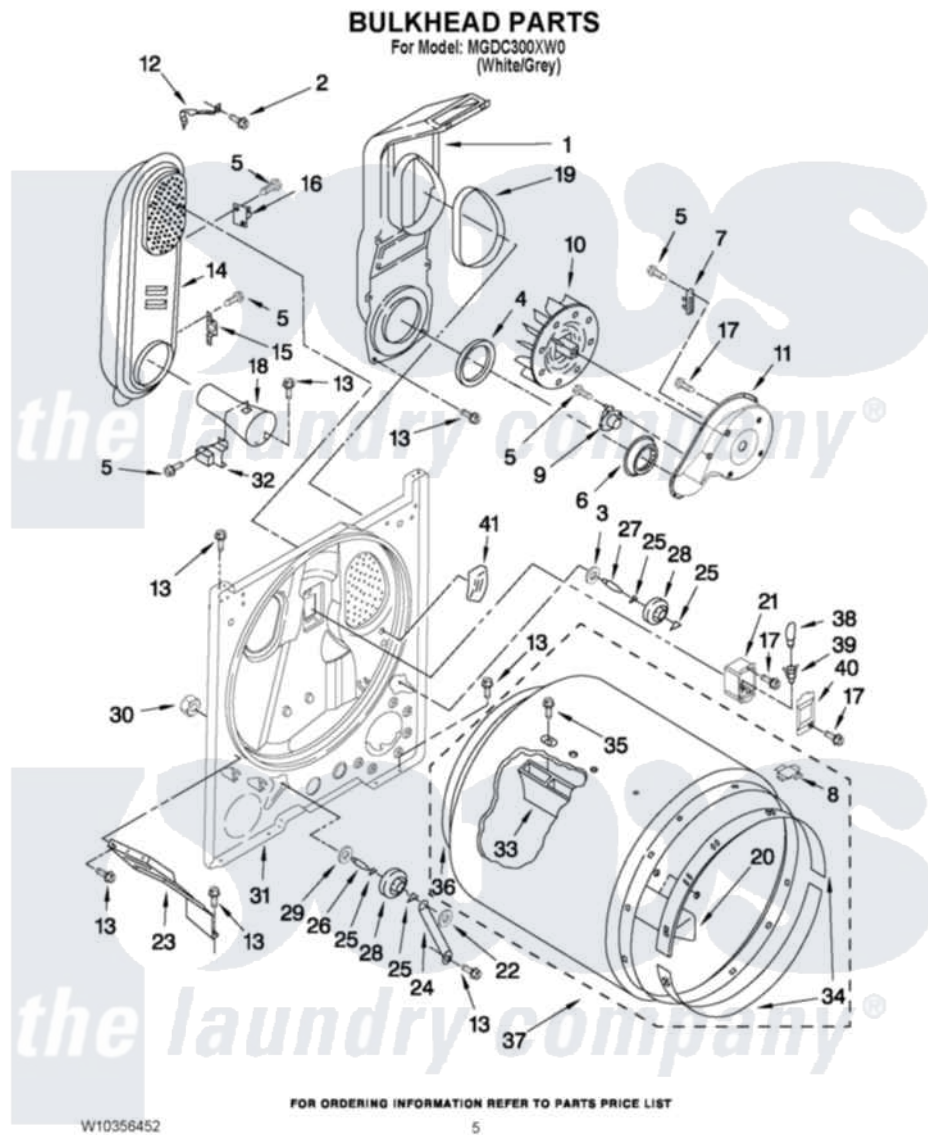

# Maytag MGDC300XW0 03 - BULKHEAD PARTS

Maytag Residential Maytag MGDC300XW0 Dryer Parts Parts Diagram 03 - BULKHEAD PARTS  
Click on the part number to view part

Item	Original Part Number	Replaced By	Status	Part Description
1	<a href="#">348368</a>			Lint Chute Assembly
2	<a href="#">489463</a>			Screw, 8-18 X 1/16
3	<a href="#">3388703</a>			Washer, Support
4	<a href="#">347139</a>			Seal, Lint Chute
5	<a href="#">90767</a>			Screw, 8A X 3/8 HeX Washer Head Tapping
6	<a href="#">696302</a>			Shield, Exhaust
7	<a href="#">3392519</a>			Thermal Limiter
8	<a href="#">8066086</a>			Plug, Drum Hole
9	<a href="#">8318268</a>			Thermostat, Internal-Bias
10	<a href="#">694089</a>			Wheel, Blower
11	<a href="#">8577230</a>			Housing, Blower
12	3398161			CLIP
13	343641	<a href="#">681414</a>		Screw, 10AB X 1/2
14	8530285	<a href="#">279980</a>		Box
15	<a href="#">3403140</a>			Thermostat, High-Limit 205F
16	<a href="#">280010</a>			Kit, Thermal Cut-Off