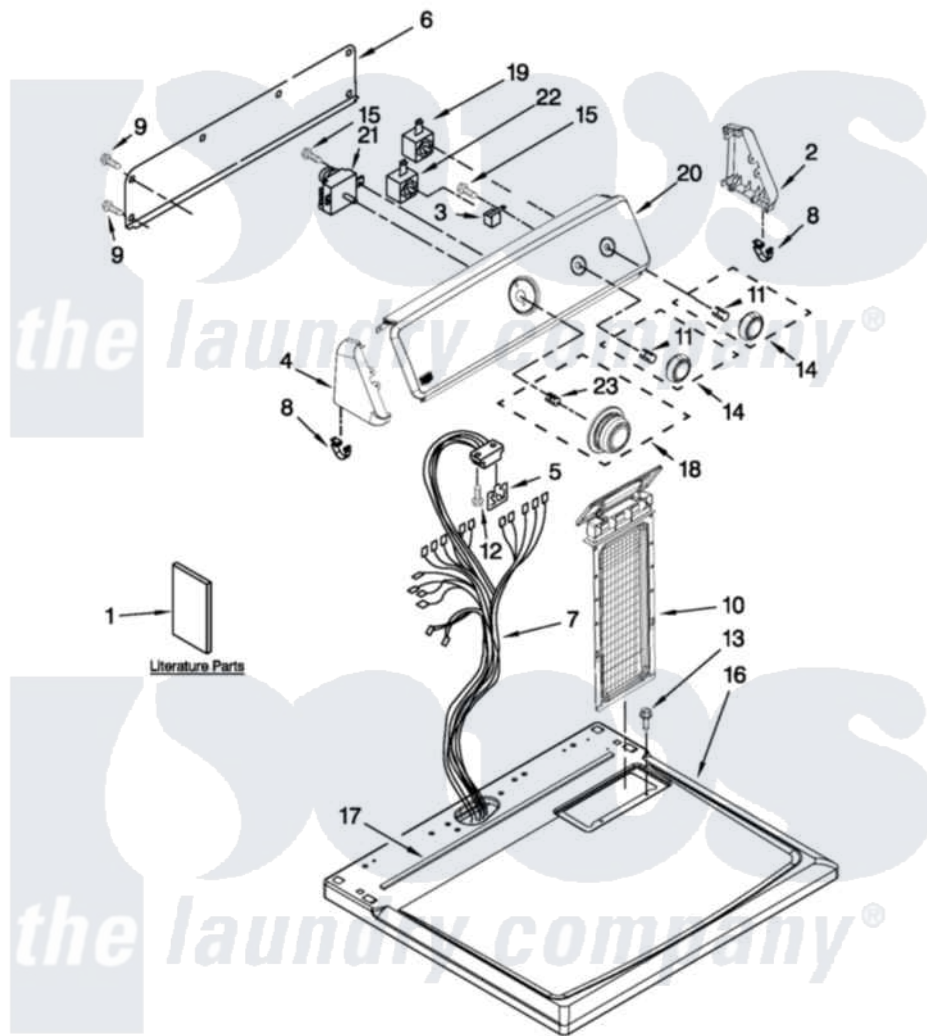

Maytag MGDC300XW1 01 - TOP AND CONSOLE PARTS

MAYTAG

TOP AND CONSOLE PARTS

29" GAS DRYER

For Model: MGDC300XW1
(White/Grey)

FOR ORDERING INFORMATION REFER TO PARTS PRICE LIST

12-11 Litho in U.S.A. (BMN)(bay)

1

Part No. W10453536 Rev. A

Maytag Residential Maytag MGDC300XW1 Dryer Parts Parts Diagram 01 - TOP AND CONSOLE PARTS

Click on the part number to view part

Item	Original Part Number	Replaced By	Status	Part Description
1	W10096990		Not Available	USE & CARE GUIDE
"	W10115228		Not Available	INSTRUCTIONS, INSTALLATION
"	W10346860		Not Available	WIRING DIAGRAM
2	W10193821			Cap, End
3	694419			Mini-Buzzer
4	W10193824			Endcap Console Bracket
5	8558178			Control, Electronic
6	W10103406			Panel, Rear Console
7	W10346387			Harness, Wiring
8	8312709			Clip-Console
9	693995			Screw, Hex Head
10	8565972			Screen, Lint
11	8536939			Clip, Knob
12	8533971	90767		Screw, 8A X 3/8 HeX Washer Head Tapping
13	688082	487240		Screw, For Mtg. Service

13	000903	907440	Capacitor
14	W10317455		Knob, Push-To-Start
15	3348629	90767	Screw, 8A X 3/8 HeX Washer Head Tapping
16	W10225059		Top And Seal Assembly
17	W10316616		Foam Seal Top
18	W10317454		Timer Knob And Dial Assembly
19	W10117655		Switch, Push-To-Start
20	W10115475		Console Panel And Bracket Assembly
21	8566184		Timer Assembly
22	8530169		Switch, Temperature
23	688805		Clip, Spring Knob