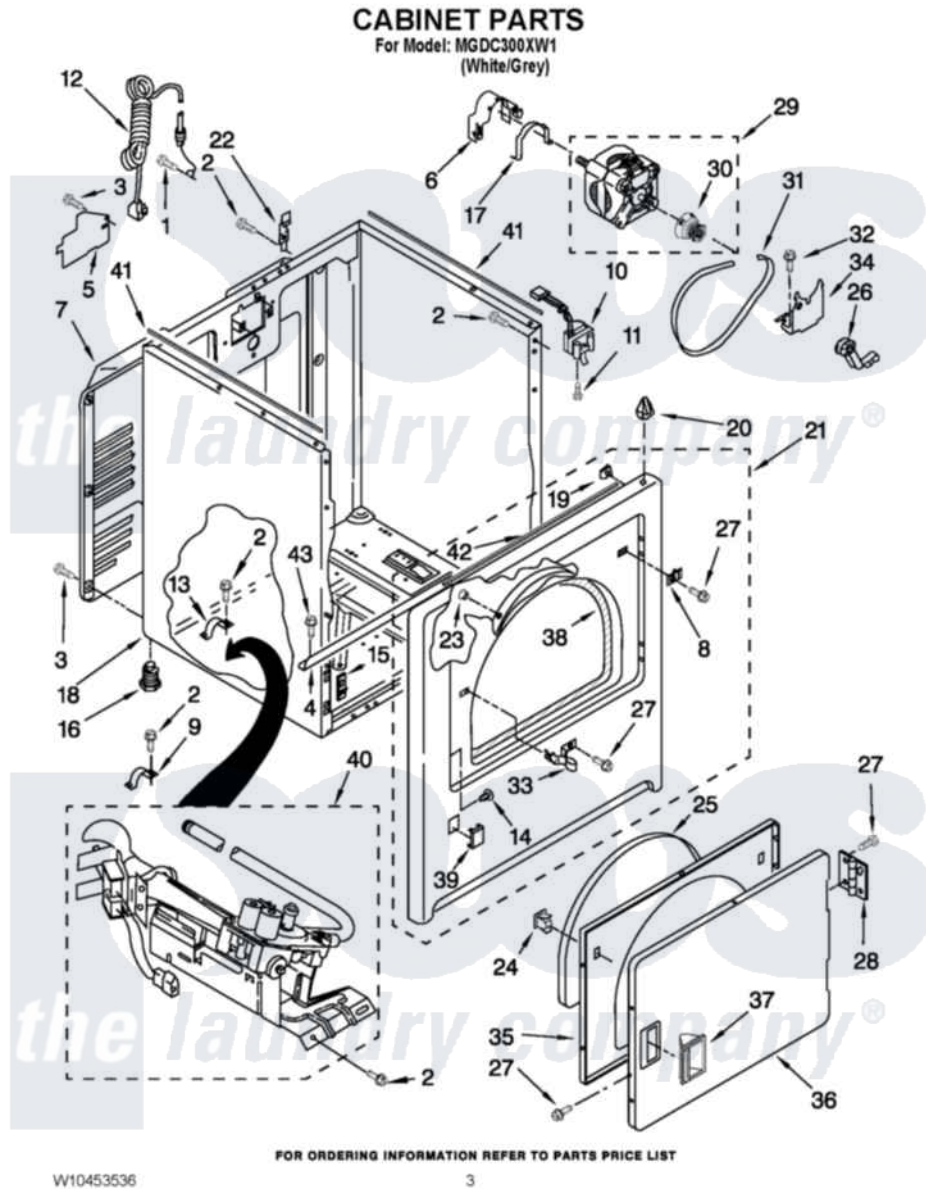

# Maytag MGDC300XW1 02 - CABINET PARTS

Maytag [Residential Maytag MGDC300XW1 Dryer Parts](#) Parts Diagram 02 - CABINET PARTS  
Click on the part number to view part

Item	Original Part Number	Replaced By	Status	Part Description
1	<a href="#">3390631</a>			Screw, 10-16 X 3/8
2	343641	<a href="#">681414</a>		Screw, 10AB X 1/2
3	<a href="#">693995</a>			Screw, Hex Head
4	<a href="#">W10236073</a>			Bracket, Cabinet
5	<a href="#">3396795</a>			Cover, Terminal Block
6	<a href="#">W10121316</a>			Plug, Multivent
7	3396805	<a href="#">280043</a>		Panel-Rear
8	<a href="#">3403630</a>			Plug, Strike Hole
9	<a href="#">3980175</a>			Clamp, Elbow
10	<a href="#">3406107</a>			Door Switch Assembly
11	697773	<a href="#">3395530</a>		Screw
12	<a href="#">W10440460</a>			Cord, Power
13	<a href="#">341029</a>			Clamp, Pipe Door Spring
14	<a href="#">3404413</a>			Plug, Hinge Hole
15	<a href="#">3394083</a>			Clip, Front Panel
16	3392100	<a href="#">49621</a>		Feet-Leveling