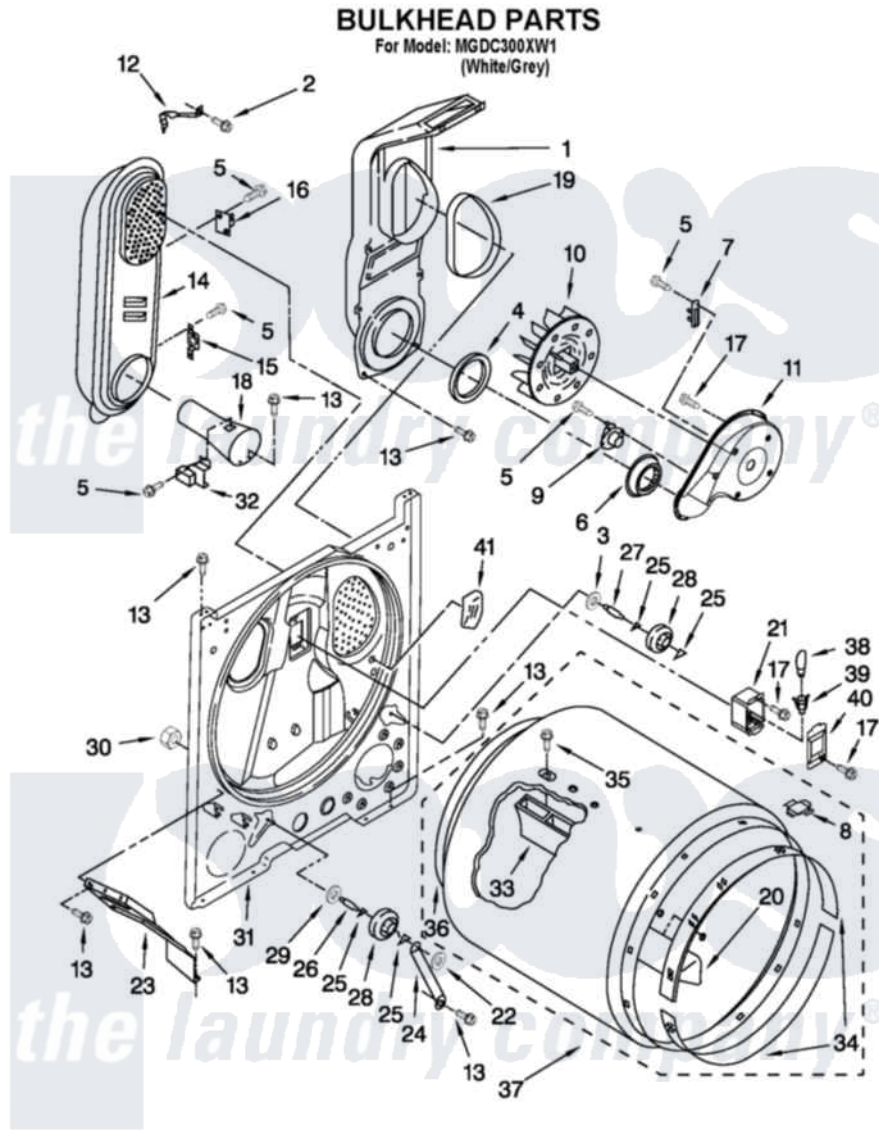

Maytag MGDC300XW1 03 - BULKHEAD PARTS

FOR ORDERING INFORMATION REFER TO PARTS PRICE LIST

W10453536

5

Maytag Residential Maytag MGDC300XW1 Dryer Parts Parts Diagram 03 - BULKHEAD PARTS

[Click on the part number to view part](#)

Item	Original Part Number	Replaced By	Status	Part Description
1	348368			Lint Chute Assembly
2	489463			Screw, 8-18 X 1/16
3	3388703			Washer, Support
4	347139			Seal, Lint Chute
5	90767			Screw, 8A X 3/8 HeX Washer Head Tapping
6	696302			Shield, Exhaust
7	3392519			Thermal Limiter
8	8066086			Plug, Drum Hole
9	8318268			Thermostat, Internal-Bias
10	694089			Wheel, Blower
11	8577230			Housing, Blower
12	3398161			CLIP
13	343641	681414		Screw, 10AB X 1/2
14	8530285	279980		Box
15	W10423382			Thermostat, High Limit 205F
16	280010			Kit, Thermal Cut-Off

17	3390647	488729	Screw
18	8066049		Funnel, Burner Light
19	339956		Seal, Air Duct To Bulkhead
20	3403636		Baffle, Drum
21	3977373		Bracket, Drum Light
22	90296		Nut, Push On
23	3406022		Bracket, Bulkhead
24	3976434		Bracket, Support Shaft
25	690997		Washer, Thrust
26	W10359270		Shaft, Drum Roller Threads
27	W10359269		Shaft, Drum Roller Threads
28	W10314171		Roller, Support Assembly
29	348197		Washer, Support
30	W10298789		Nut, Push-In
31	3403413		Bulkhead
32	338906		Radiant, Sensor
33	692490		Baffle, Drum
34	692526	279441	BeaRng-Rng
35	W10219342		Screw, Baffle Mounting
36	W10352407	279857	Seal
37	695587		Drum Assembly
38	3406124	22002263	Lamp
39	W10214261		Socket, Drum Light Assembly
40	3402841	8532165	Lens, Drum Light
41	3976479	279366	Electrode