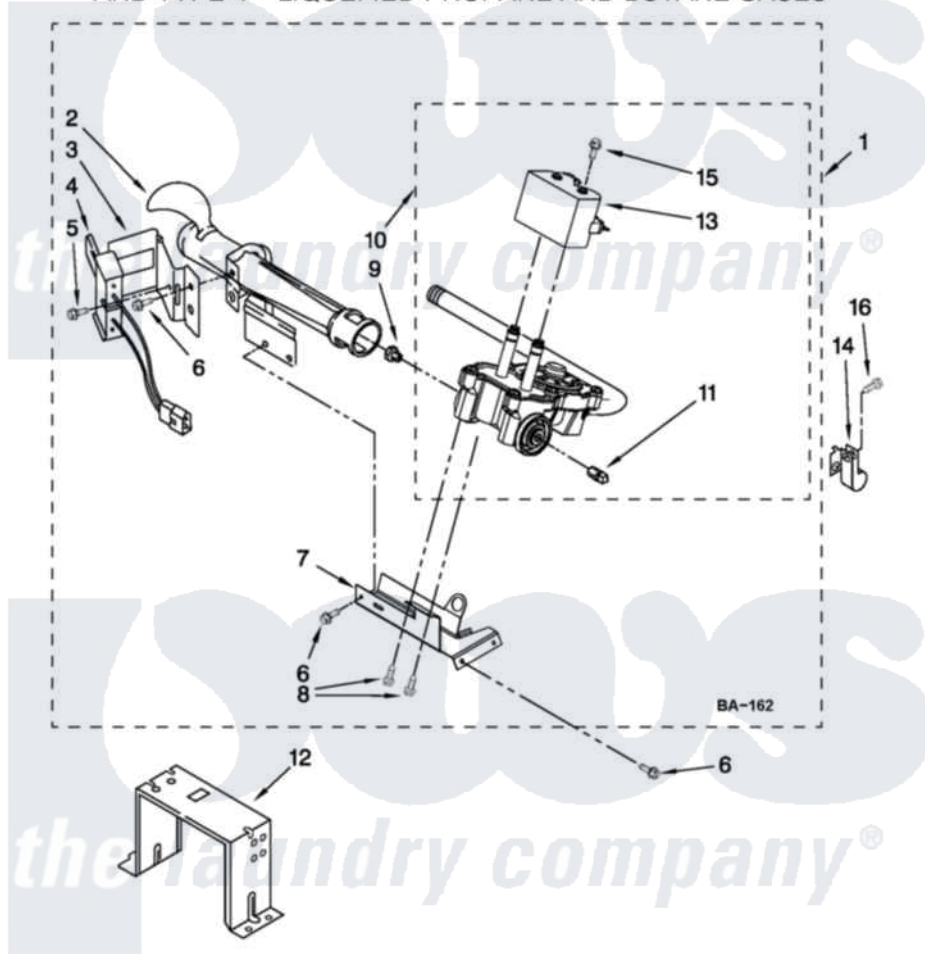

Maytag MGDC300XW1 04 - W10336852 BURNER ASSEMBLY

W10336852 BURNER ASSEMBLY

For Model: MGDC300XW1
(White/Grey)

USE WITH TYPE 1 - NATURAL, TYPE 2 - MIXED,
AND TYPE 4 - LIQUEFIED PROPANE AND BUTANE GASES

FOR ORDERING INFORMATION REFER TO PARTS PRICE LIST

W10453536

7

Maytag [Residential Maytag MGDC300XW1 Dryer Parts](#) Parts Diagram 04 - W10336852 BURNER ASSEMBLY
Click on the part number to view part

Item	Original Part Number	Replaced By	Status	Part Description
1	W10336852	W10465748		Burner-Gas
2	688617	693140		Burner
3	694298			Bracket, Ignitor
4	686590	279311		Ignitor
5	3393909			Screw, 8-32 X 7/8
6	343641	681414		Screw, 10AB X 1/2
7	693986			Base, Burner
8	3387057			Screw, 10-16 X 1/2 Orifice, Burner
9	234826			Orifice, Burner Type 1
10	W10304604	W10500695		Valve-Gas
11	W10295523			Plug, Pipe
12	3389889			Bracket, Support
13	W10328463			Coil, 60 Hz
14	3978776			Bracket, Gas Pipe Switch
15	326049536			Screw, Coil
16	3390647	488729		Screw