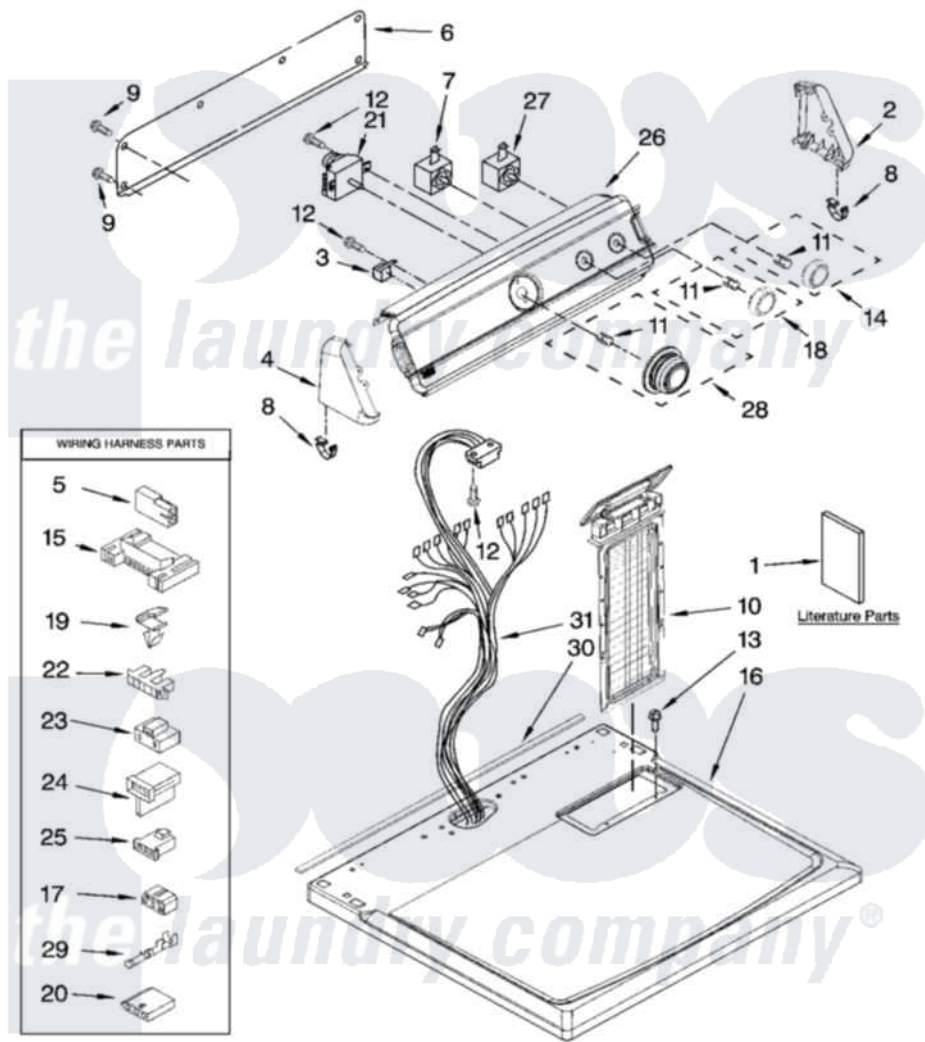

# Maytag MGDC400VW0 01 - TOP AND CONSOLE PARTS

**MAYTAG**

## TOP AND CONSOLE PARTS

For Model: MGDC400VW0  
(White/Grey)

29" GAS DRYER

11-08 Litho in U.S.A.(LT) (psw)

1

Part No. W10239591 Rev. A

Maytag Residential Maytag MGDC400VW0 Dryer Parts Parts Diagram 01 - TOP AND CONSOLE PARTS

[Click on the part number to view part](#)

Item	Original Part Number	Replaced By	Status	Part Description
1	W10088780		Not Available	Guide, Use & Care
"	W10150630		Not Available	LITERATURE PARTS INSTRUCTIONS, INSTALLATION
"	8528189		Not Available	Wiring Diagram
"	W10089179		Not Available	Sheet, Cycle Feature
2	<a href="#">W10193821</a>			Cap, End
3	<a href="#">694419</a>			Mini-Buzzer
4	<a href="#">W10193824</a>			Endcap Console Bracket
5	<a href="#">717252</a>			Receptacle, Terminal
6	<a href="#">W10103406</a>			Panel, Rear Console
7	<a href="#">3405152</a>			Switch, Wrinkle Shield
8	<a href="#">8312709</a>			Clip-Console
9	<a href="#">693995</a>			Screw, Hex Head
10	<a href="#">8565972</a>			Screen, Lint
11	<a href="#">8536939</a>			Clip, Knob
12	8533071	<a href="#">00767</a>		Screw, 8A X 3/8 HeX Washer