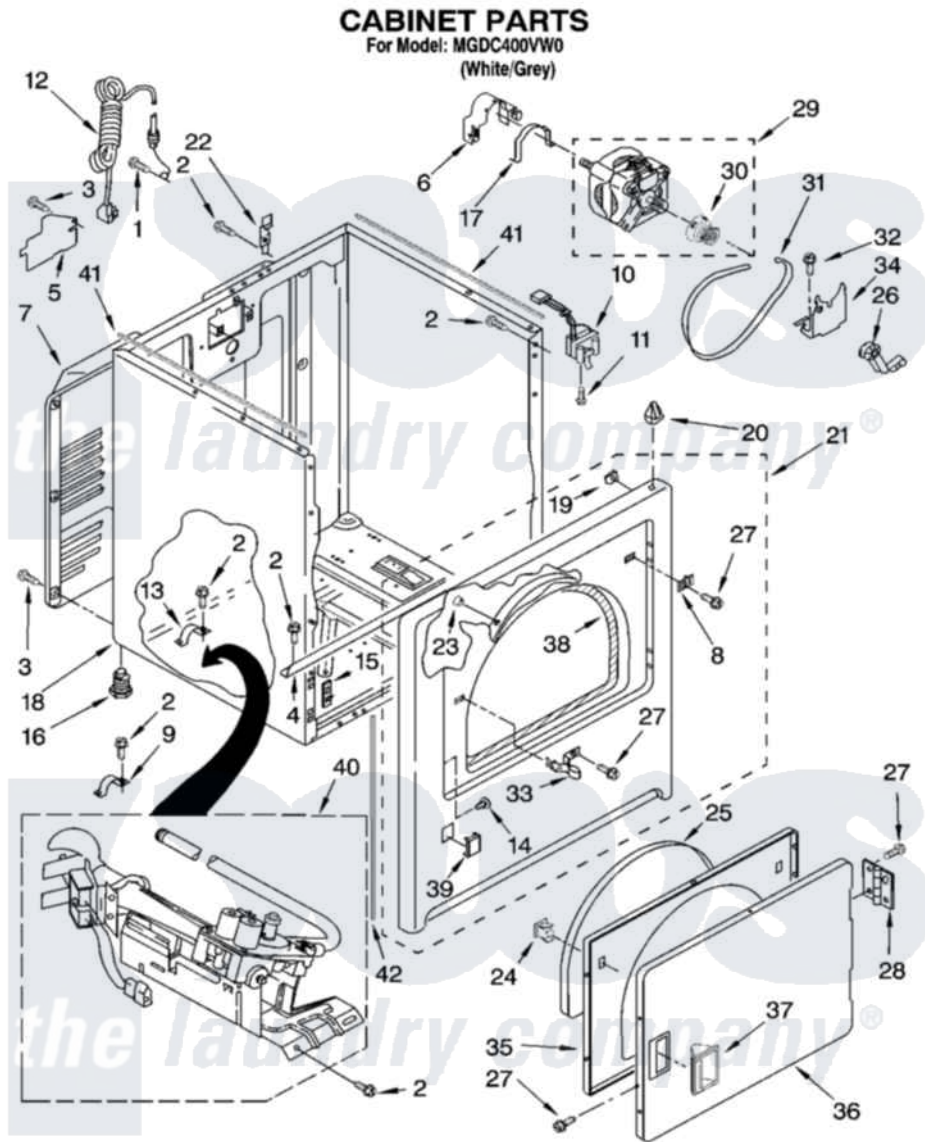

Maytag MGDC400VW0 02 - CABINET PARTS

W10239591

3

Maytag [Residential Maytag MGDC400VW0 Dryer Parts](#) Parts Diagram 02 - CABINET PARTS
 Click on the part number to view part

Item	Original Part Number	Replaced By	Status	Part Description
1	697776	4331106		Screw, No.10-32 X 7/16
2	343641	681414		Screw, 10AB X 1/2
3	693995			Screw, Hex Head
4	8541400			Bracket, Cabinet
5	3396795			Cover, Terminal Block
6	3404162			Clamp, Motor
7	3396805	280043		Panel-Rear
8	3403630			Plug, Strike Hole
9	3980175			Clamp, Elbow
10	3406107			Door Switch Assembly
11	697773	3395530		Screw
12	344020	3401402		Cord, Power
13	341029			Clamp, Pipe Door Spring
14	3404413			Plug, Hinge Hole
15	3394083			Clip, Front Panel
16	3392100	49621		Feet-Leveling

"	279810		Foot-Optional
17	W10121316		Plug, Multivent
18	8530603	8533643	Cabinet
19	98234		Clip, U-Bend
20	690363	18776	Lock, Front Top
21	W10224857	W10242624	Panel
22	8066217		Hinge, Top
23	685203	279220	Clip
24	3389441		Door Catch Assembly
25	3405246		Seal, Door Push-To-Start
26	691366		Idler And Pulley Assembly
27	342055	488627	Screw
28	3405514	W10362431	Hinge And Pin Assembly
29	W10194250	279827	Motor-Drive
30	8066184		Pulley, Motor
31	W10198086		Belt, Drive
32	3400500		Bolt, 3405245 5/16-18 X 3/4
33	3403431		Strike, Panel
34	348780		Base, Motor
35	3402341		Door, Inner
36	3402335		Door, Front
37	8565970		Handle, Door
38	3406129		Seal And Bearing Assembly
39	3394975		Plug, Front Panel
40	8318272	W10465748	Burner-Gas
41	W10224671	W10224768	Seal, Foam Spill Guard
42	W10224768		Seal, Foam Spill Guard