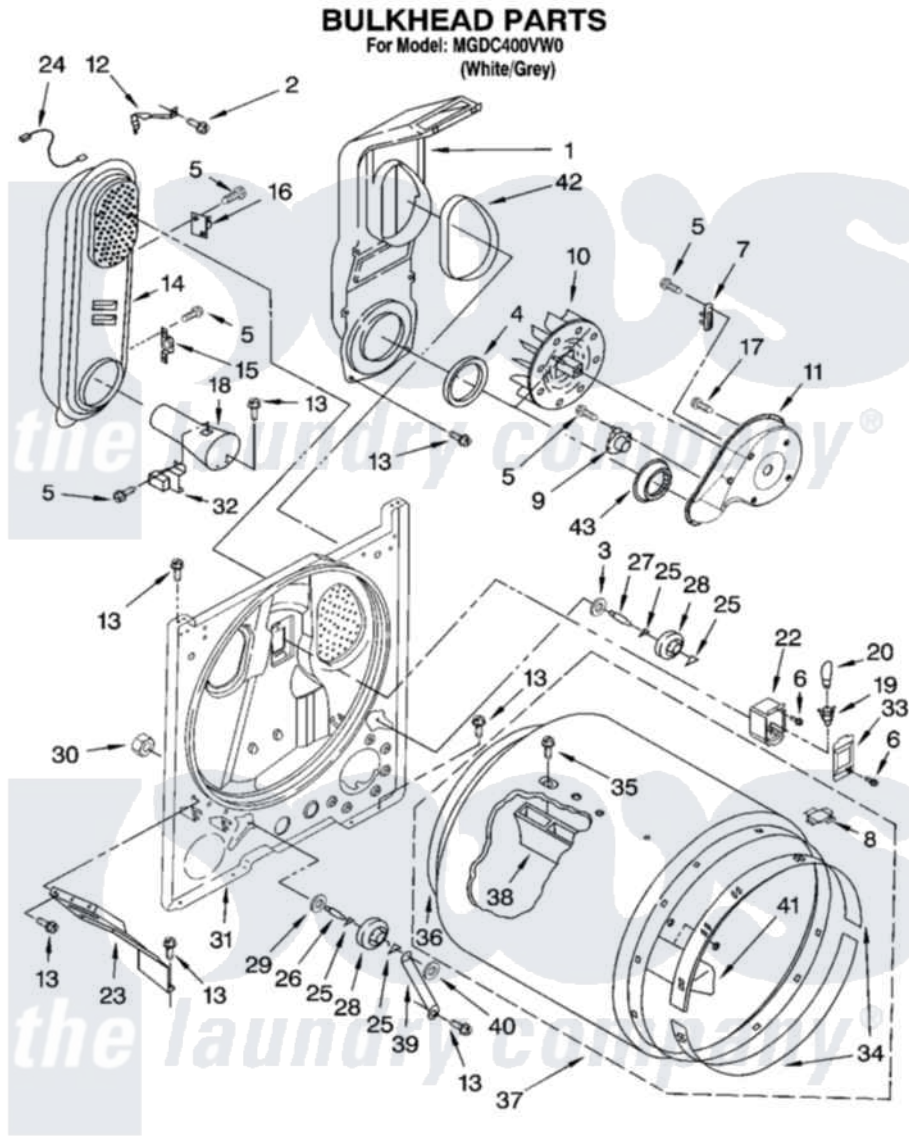

Maytag MGDC400VW0 03 - BULKHEAD PARTS

W10239591

5

Maytag Residential Maytag MGDC400VW0 Dryer Parts Parts Diagram 03 - BULKHEAD PARTS
Click on the part number to view part

Item	Original Part Number	Replaced By	Status	Part Description
1	348368			Lint Chute Assembly
2	489463			Screw, 8-18 X 1/16
3	3388703			Washer, Support
4	347139			Seal, Lint Chute
5	90767			Screw, 8A X 3/8 HeX Washer Head Tapping
6	487909	488729		Screw
7	3392519			Thermal Limiter
8	8066086			Plug, Drum Hole
9	3387134			Thermostat, Internal-Bias
10	694089			Wheel, Blower
11	8577230			Housing, Blower
12	3398161			CLIP
13	343641	681414		Screw, 10AB X 1/2
14	8530285	279980		Box
15	3403140			Thermostat, High-Limit 205F
16	280010			Kit, Thermal Cut-Off

17	3390647	488729	Screw
18	8066049		Funnel, Burner Light
19	W10136369		Socket, Drum Light Assembly
20	3406124	22002263	Lamp
22	3977373		Bracket, Drum Light
23	3406022		Bracket, Bulkhead
24	3401707		Jumper, Tco-High Limit
25	690997		Washer, Thrust
26	3399506	W10359270	Shaft, Drum Roller Threads
27	3399507	W10359269	Shaft, Drum Roller Threads
28	3397590	349241T	Support
29	348197		Washer, Support
30	3359452		Nut, Lock
31	3403413		Bulkhead
32	338906		Radiant, Sensor
33	3402841	8532165	Lens, Drum Light
34	692526	279441	BeaRng-Rng
35	W10219342		Screw, Baffle Mounting
36	3406130	279857	Seal
37	695587		Drum Assembly
38	692490		Baffle, Drum
39	3976434		Bracket, Support Shaft
40	90296		Nut, Push On
41	3403636		Baffle, Drum
42	339956		Seal, Air Duct To Bulkhead
43	696302		Shield, Exhaust