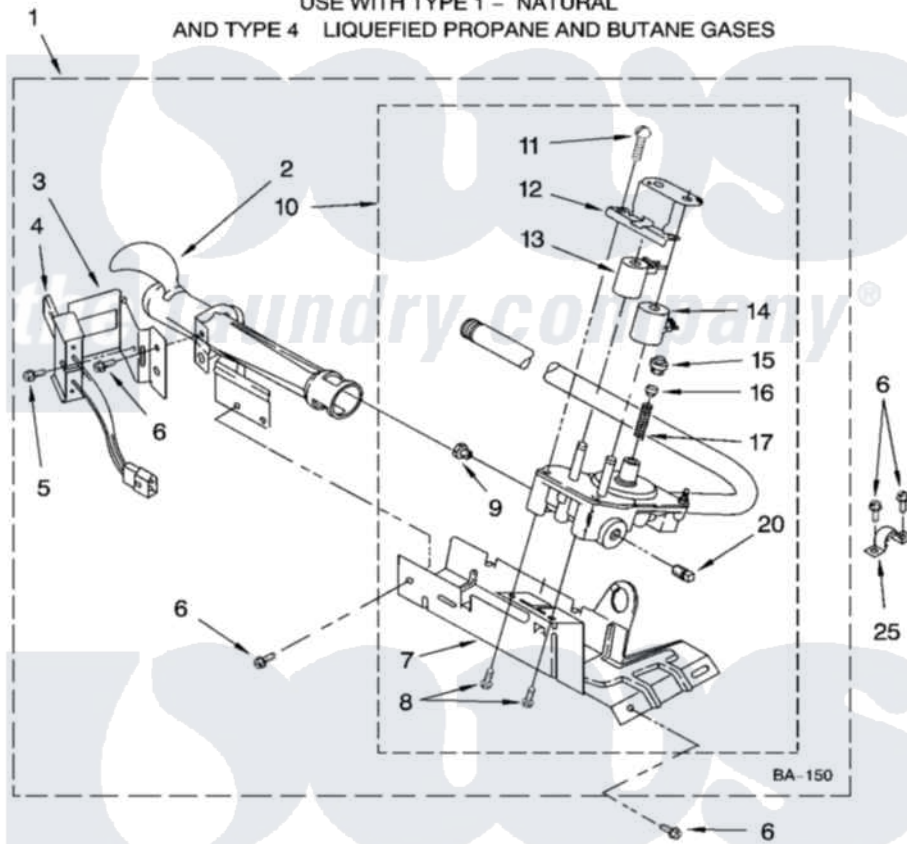

Maytag MGDC400VW0 04 - 8318272 BURNER ASSEMBLY, OPTIONAL PARTS (NOT INCLUDED)

8318272 BURNER ASSEMBLY

For Model: MGDC400VW0
(White/Grey)

USE WITH TYPE 1 - NATURAL
AND TYPE 4 LIQUEFIED PROPANE AND BUTANE GASES

W10239591

7

Maytag Residential Maytag MGDC400VW0 Dryer Parts Parts Diagram 04 - 8318272 BURNER ASSEMBLY, OPTIONAL PARTS (NOT INCLUDED)

Click on the part number to view part

Item	Original Part Number	Replaced By	Status	Part Description
1	8318272	W10465748		Burner-Gas
2	688617	693140		Burner
3	694298			Bracket, Ignitor
4	686590	279311		Ignitor
5	3393909			Screw, 8-32 X 7/8
6	343641	681414		Screw, 10AB X 1/2
7	693986			Base, Burner
8	3387057			Screw, 10-16 X 1/2 Orifice, Burner
9	234826			Orifice, Burner Type 1
"	229742			Orifice, Burner
"	234868			Orifice, Burner
10	8318277	W10337269		Valve-Gas
11	694421			Screw, Bracket Mounting
12	694538			Bracket, Shunt