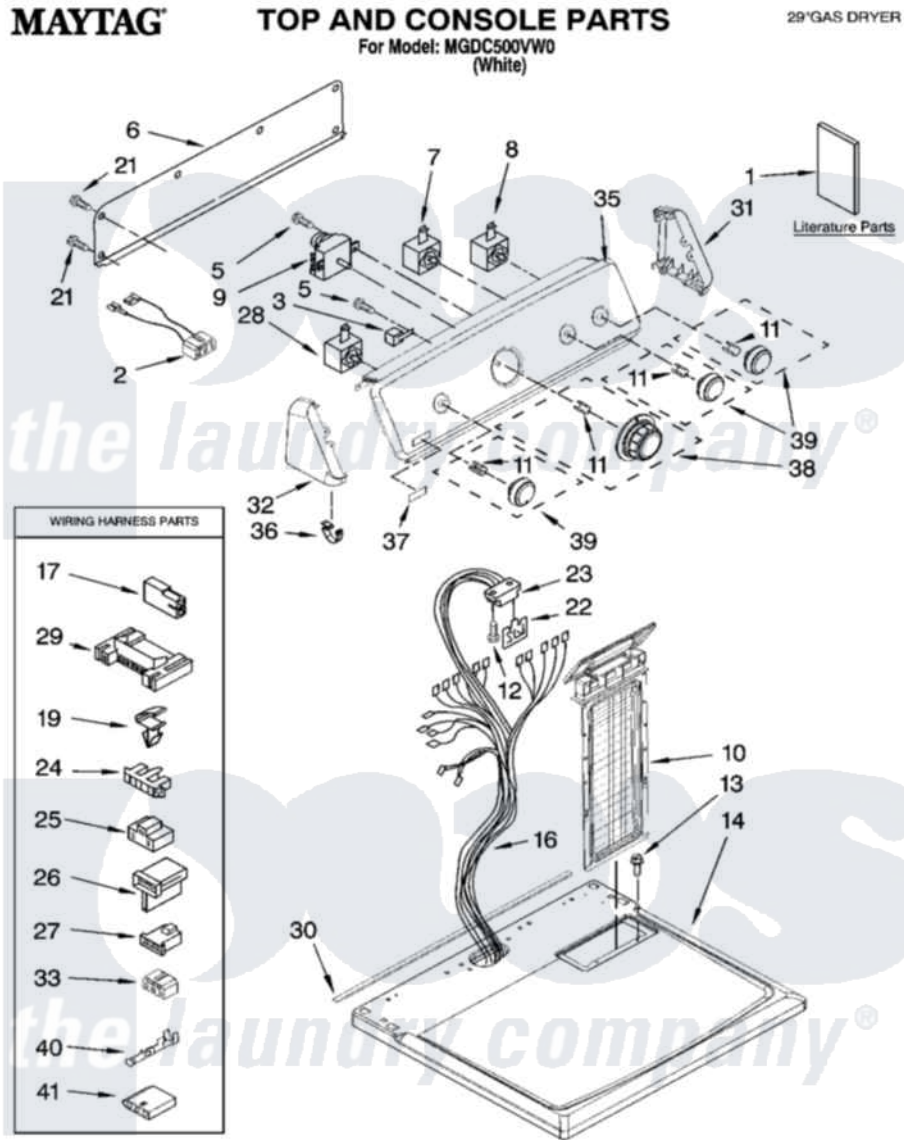

Maytag MGDC500VW0 01 - TOP AND CONSOLE PARTS

12-08 Litho in U.S.A.(MP)(bay)

1

Part No. W10245678 Rev. A

Maytag Residential Maytag MGDC500VW0 Dryer Parts Parts Diagram 01 - TOP AND CONSOLE PARTS
 Click on the part number to view part

Item	Original Part Number	Replaced By	Status	Part Description
1	W10089180		Not Available	Sheet, Cycle Feature
"	W10088780		Not Available	Guide, Use & Care
"	W10150630		Not Available	LITERATURE PARTS INSTRUCTIONS, INSTALLATION
"	W10118081		Not Available	Wiring Diagram
2	W10113080			Wire, Jumper
3	694419			Mini-Buzzer
5	8533971	90767		Screw, 8A X 3/8 HeX Washer Head Tapping
6	W10103406			Panel, Rear Console
7	8530169			Switch, Temperature
8	W10117655			Switch, Push-To-Start
9	8566184			Timer Assembly
10	8565972			Screen, Lint
11	8536939			Clip, Knob
12	359625	487240		Screw, For Mtg. Service Capacitor

13	688983	487240	Screw, For Mtg. Service Capacitor
14	W10225059		Top And Seal Assembly
16	W10111000		Harness, Wiring
17	717252		Receptacle, Terminal
19	3394427		Clip-Harness
21	693995		Screw, Hex Head
22	8558178		Control, Electronic
23	3391885		Connector, Edge
24	3397269		Connector, Timer
25	3401144		Connector
26	3403499		Connector, 2-Postion
27	3403498		Connector, 3-Position
28	3405156		Switch, Rotary
29	3395683		Receptacle, Multi-Terminal
30	W10224672		Foam Seal Console Bracket
31	W10193821		Cap, End
32	W10193824		Endcap Console Bracket
33	3347243		Block, Disconnect
35	W10086737		Console Assembly
36	8312709		Clip-Console
37	W10101390		Badge Assembly
38	W10180219		Knob, Timer Assembly
39	W10180218		Knob, Control Assembly
40	94614		Terminal
41	3936144		Do-It-Yourself Repair Manuals