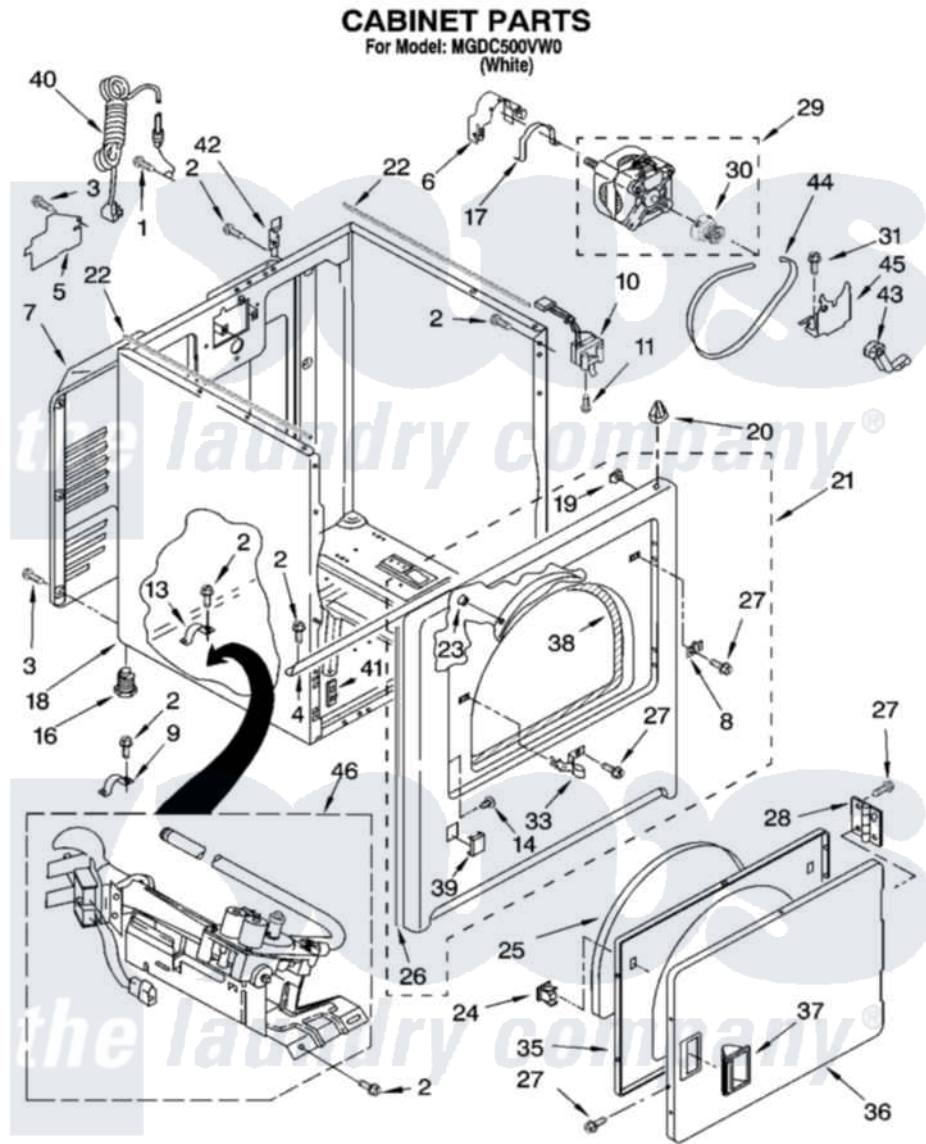

Maytag MGDC500VW0 02 - CABINET PARTS

W10245678

3

Maytag [Residential Maytag MGDC500VW0 Dryer Parts](#) Parts Diagram 02 - CABINET PARTS
 Click on the part number to view part

Item	Original Part Number	Replaced By	Status	Part Description
1	697776	4331106		Screw, No.10-32 X 7/16
2	343641	681414		Screw, 10AB X 1/2
3	693995			Screw, Hex Head
4	8541400			Bracket, Cabinet
5	3396795			Cover, Terminal Block
6	3404162			Clamp, Motor
7	3396805	280043		Panel-Rear
8	3403630			Plug, Strike Hole
9	3980175			Clamp, Elbow
10	3406107			Door Switch Assembly
11	697773	3395530		Screw
13	341029			Clamp, Pipe Door Spring
14	3404413			Plug, Hinge Hole
16	3392100	49621		Feet-Leveling
"	279810			Foot-Optional
17	W10121316			Plug, Multivent

18	W10224934		Cabinet
19	98234		Clip, U-Bend
20	690363	18776	Lock, Front Top
21	W10224857	W10242624	Panel
22	W10224671	W10224768	Seal, Foam Spill Guard
23	685203	279220	Clip
24	3389441		Door Catch Assembly
25	3405246		Seal, Door Push-To-Start
26	W10224768		Seal, Foam Spill Guard
27	342055	488627	Screw
28	3405514	W10362431	Hinge And Pin Assembly
29	W10194250	279827	Motor-Drive
30	8066184		Pulley, Motor
31	3400500		Bolt, 3405245 5/16-18 X 3/4
33	3403431		Strike, Panel
35	3402341		Door, Inner
36	3402335		Door, Front
37	8565970		Handle, Door
38	3406129		Seal And Bearing Assembly
39	3394975		Plug, Front Panel
40	344020	3401402	Cord, Power
41	3394083		Clip, Front Panel
42	8066217		Hinge, Top
43	691366		Idler And Pulley Assembly
44	W10198086		Belt, Drive
45	348780		Base, Motor
46	8318272	W10465748	Burner-Gas