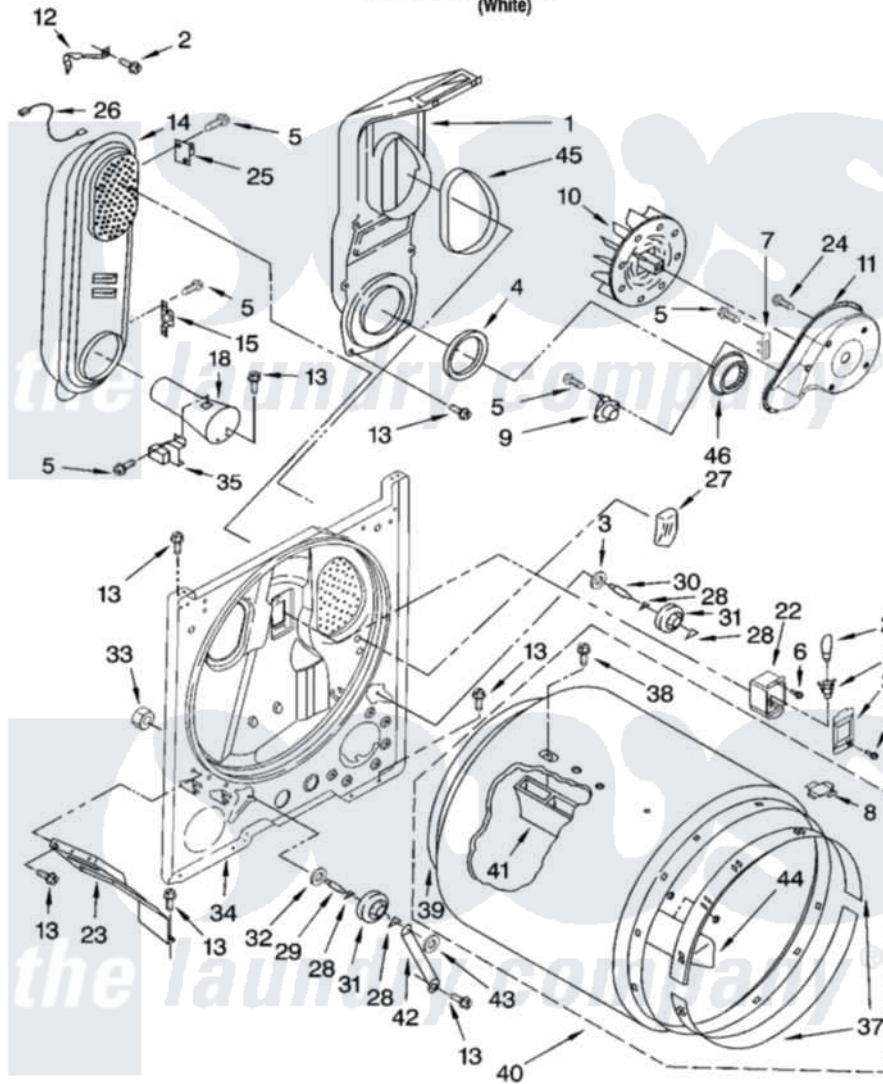

Maytag MGDC500VW0 03 - BULKHEAD PARTS

BULKHEAD PARTS

For Model: MGDC500VW0
(White)

W10245678

5

Maytag Residential Maytag MGDC500VW0 Dryer Parts Parts Diagram 03 - BULKHEAD PARTS

[Click on the part number to view part](#)

Item	Original Part Number	Replaced By	Status	Part Description
1	348368			Lint Chute Assembly
2	489463			Screw, 8-18 X 1/16
3	3388703			Washer, Support
4	347139			Seal, Lint Chute
5	90767			Screw, 8A X 3/8 HeX Washer Head Tapping
6	487909	488729		Screw
7	3392519			Thermal Limiter
8	8066086			Plug, Drum Hole
9	8318268			Thermostat, Internal-Bias
10	694089			Wheel, Blower
11	8577230			Housing, Blower
12	3398161			CLIP
13	343641	681414		Screw, 10AB X 1/2
14	8530285	279980		Box
15	3403140			Thermostat, High-Limit 205F
18	8066049			Funnel, Burner Light

19	W10136369		Socket, Drum Light Assembly
20	3406124	22002263	Lamp
22	3977373		Bracket, Drum Light
23	3406022		Bracket, Bulkhead
24	3390647	488729	Screw
25	280010		Kit, Thermal Cut-Off
26	3401707		Jumper, Tco-High Limit
27	3976479	279366	Electrode
28	690997		Washer, Thrust
29	3399506	W10359270	Shaft, Drum Roller Threads
30	3399507	W10359269	Shaft, Drum Roller Threads
31	3397590	349241T	Support
32	348197		Washer, Support
33	3359452		Nut, Lock
34	3403414		Bulkhead
35	338906		Radiant, Sensor
36	3402841	8532165	Lens, Drum Light
37	692526	279441	BeaRng-Rng
38	W10219342		Screw, Baffle Mounting
39	3406130	279857	Seal
40	695587		Drum Assembly
41	692490		Baffle, Drum
42	3976434		Bracket, Support Shaft
43	90296		Nut, Push On
44	3403636		Baffle, Drum
45	339956		Seal, Air Duct To Bulkhead
46	696302		Shield, Exhaust