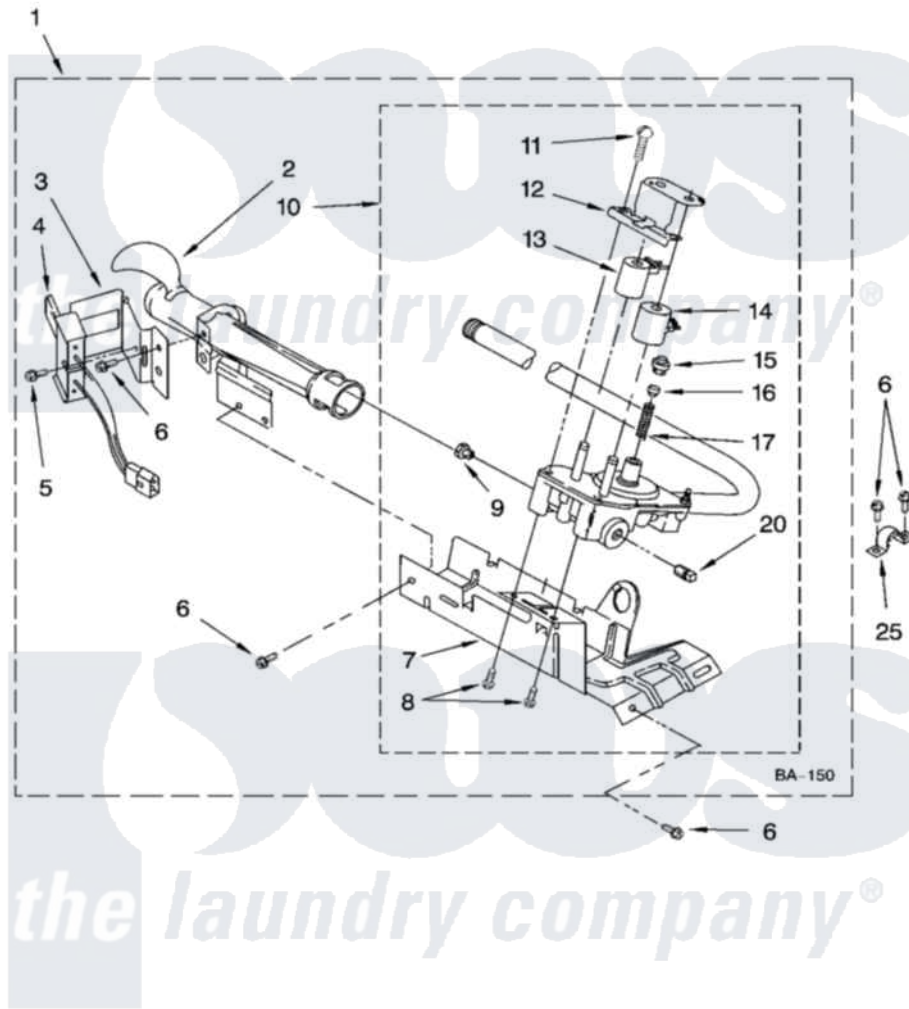

Maytag MGDC500VW0 04 - 8318272 BURNER ASSEMBLY, OPTIONAL PARTS (NOT INCLUDED)

8318272 BURNER ASSEMBLY

For Model: MGDC500VW0
(White)

W10245678

7

Maytag Residential Maytag MGDC500VW0 Dryer Parts Parts Diagram 04 - 8318272 BURNER ASSEMBLY, OPTIONAL PARTS (NOT INCLUDED)

Click on the part number to view part

Item	Original Part Number	Replaced By	Status	Part Description
1	8318272	W10465748		Burner-Gas
2	688617	693140		Burner
3	694298			Bracket, Ignitor
4	686590	279311		Ignitor
5	3393909			Screw, 8-32 X 7/8
6	343641	681414		Screw, 10AB X 1/2
7	693986			Base, Burner
8	3387057			Screw, 10-16 X 1/2 Orifice, Burner
9	234826			Orifice, Burner Type 1
"	229742			Orifice, Burner
"	234868			Orifice, Burner
10	8318277	W10337269		Valve-Gas
11	694421			Screw, Bracket Mounting
12	694538			Bracket, Shunt