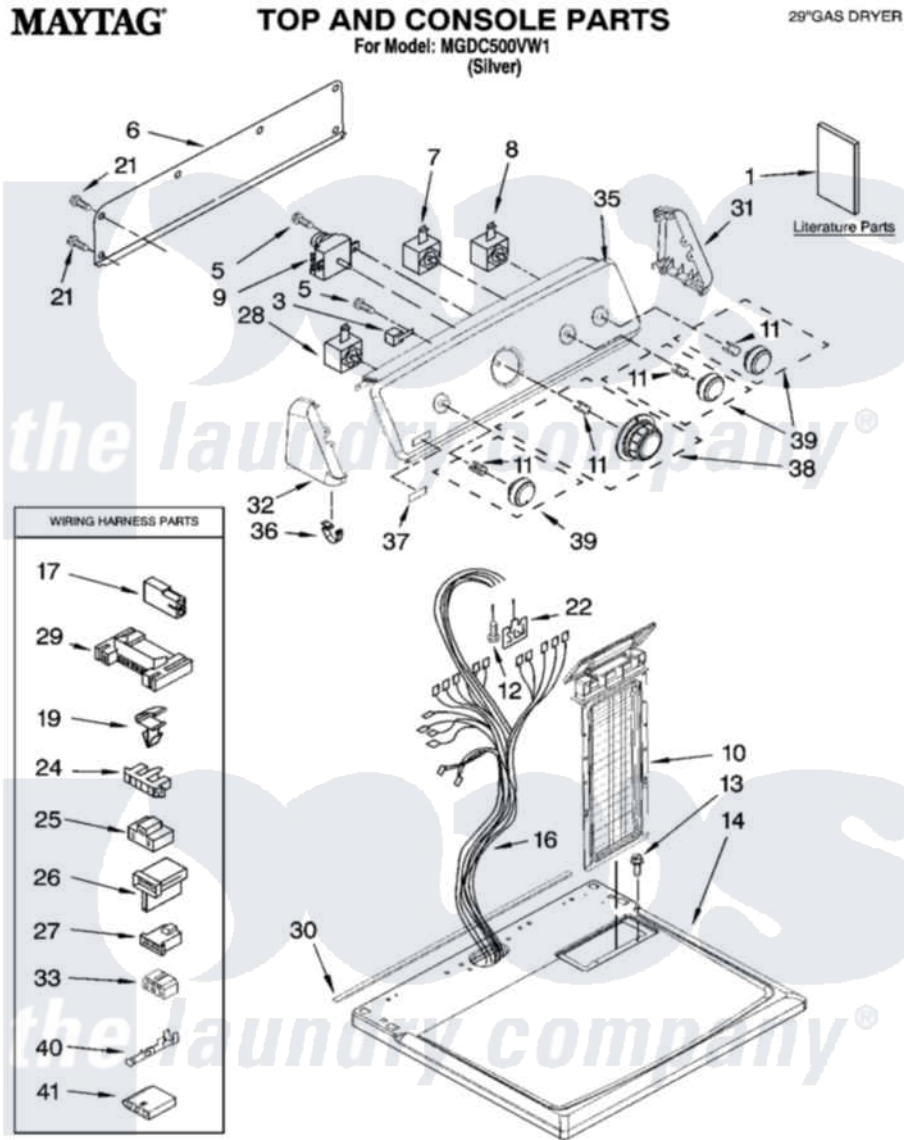

Maytag MGDC500VW1 01 - TOP AND CONSOLE PARTS

2-09 Litho in U.S.A. (MP)(bay)

1

Part No. W10250365 Rev. A

Maytag [Residential Maytag MGDC500VW1 Dryer Parts](#) Parts Diagram 01 - TOP AND CONSOLE PARTS
 Click on the part number to view part

Item	Original Part Number	Replaced By	Status	Part Description
1	W10089180		Not Available	Sheet, Cycle Feature
"	W10232963		Not Available	Guide, Use & Care
"	W10150630		Not Available	LITERATURE PARTS INSTRUCTIONS, INSTALLATION
"	W10185993		Not Available	Wiring Diagram
3	694419			Mini-Buzzer
5	8533971	90767		Screw, 8A X 3/8 Hex Washer Head Tapping
6	W10103406			Panel, Rear Console
7	8530169			Switch, Temperature
8	W10117655			Switch, Push-To-Start
9	W10185992		Not Available	Timer Assembly (60 Hz.)
10	8565972			Screen, Lint
11	8536939			Clip, Knob
12	359625	487240		Screw, For Mtg. Service Capacitor
13	688082	487240		Screw, For Mtg. Service

13	000903	407240	Capacitor
14	W10225059		Top And Seal Assembly
16	W10186097		Harness, Wiring
17	717252		Receptacle, Terminal
19	3394427		Clip-Harness
21	693995		Screw, Hex Head
22	8558178		Control, Electronic
24	3397269		Connector, Timer
25	3401144		Connector
26	3403499		Connector, 2-Postion
27	3403498		Connector, 3-Position
28	3405156		Switch, Rotary
29	3395683		Receptacle, Multi-Terminal
30	W10224672		Foam Seal Console Bracket
31	W10193821		Cap, End
32	W10193824		Endcap Console Bracket
33	3347243		Block, Disconnect
35	W10086737		Console Assembly
36	8312709		Clip-Console
37	W10101390		Badge Assembly
38	W10180219		Knob, Timer Assembly
39	W10180218		Knob, Control Assembly
40	94614		Terminal
41	3936144		Do-It-Yourself Repair Manuals