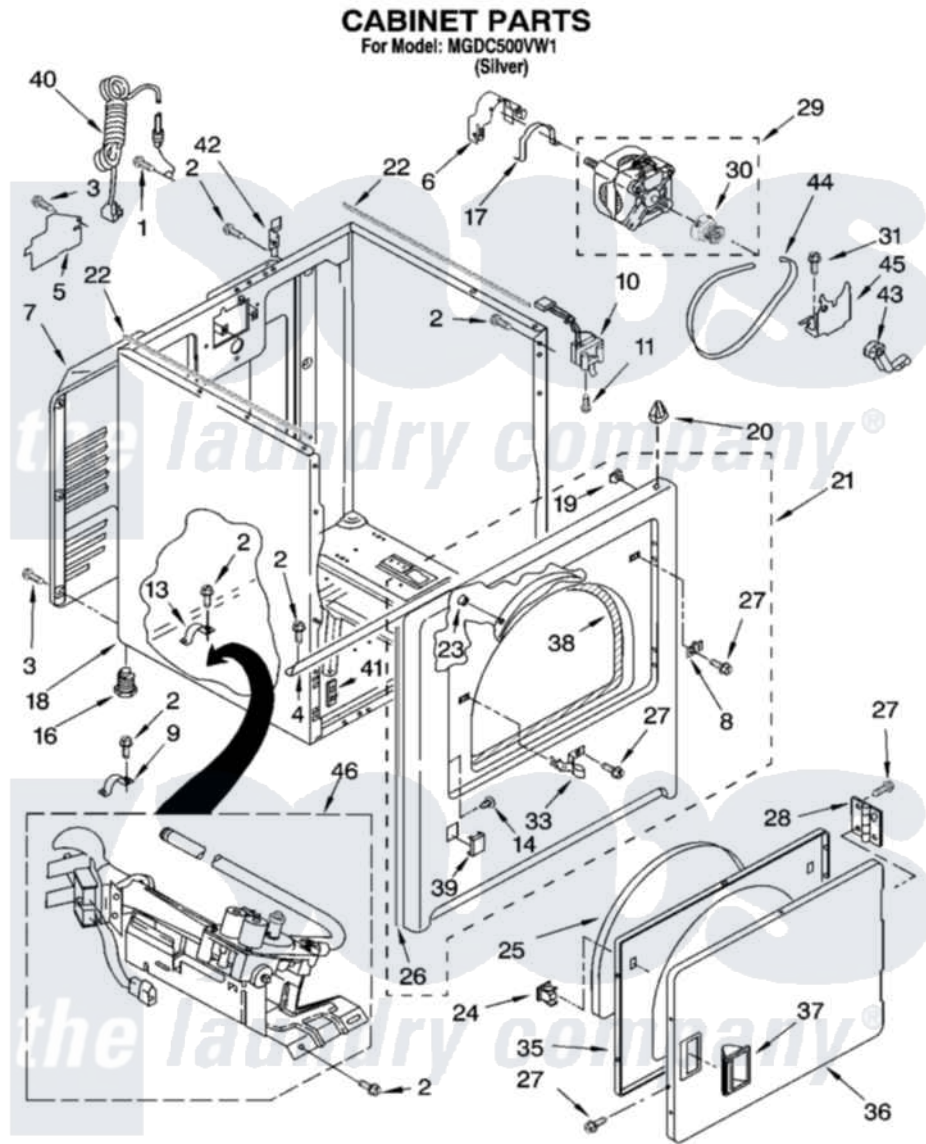

# Maytag MGDC500VW1 02 - CABINET PARTS

W10250365

3

Maytag [Residential Maytag MGDC500VW1 Dryer Parts](#) Parts Diagram 02 - CABINET PARTS  
 Click on the part number to view part

Item	Original Part Number	Replaced By	Status	Part Description
1	697776	<a href="#">4331106</a>		Screw, No.10-32 X 7/16
2	343641	<a href="#">681414</a>		Screw, 10AB X 1/2
3	<a href="#">693995</a>			Screw, Hex Head
4	<a href="#">8541400</a>			Bracket, Cabinet
5	<a href="#">3396795</a>			Cover, Terminal Block
6	<a href="#">3404162</a>			Clamp, Motor
7	3396805	<a href="#">280043</a>		Panel-Rear
8	<a href="#">3403630</a>			Plug, Strike Hole
9	<a href="#">3980175</a>			Clamp, Elbow
10	<a href="#">3406107</a>			Door Switch Assembly
11	697773	<a href="#">3395530</a>		Screw
13	<a href="#">341029</a>			Clamp, Pipe Door Spring
14	<a href="#">3404413</a>			Plug, Hinge Hole
16	3392100	<a href="#">49621</a>		Feet-Leveling
"	<a href="#">279810</a>			Foot-Optional
17	<a href="#">W10121316</a>			Plug, Multivent