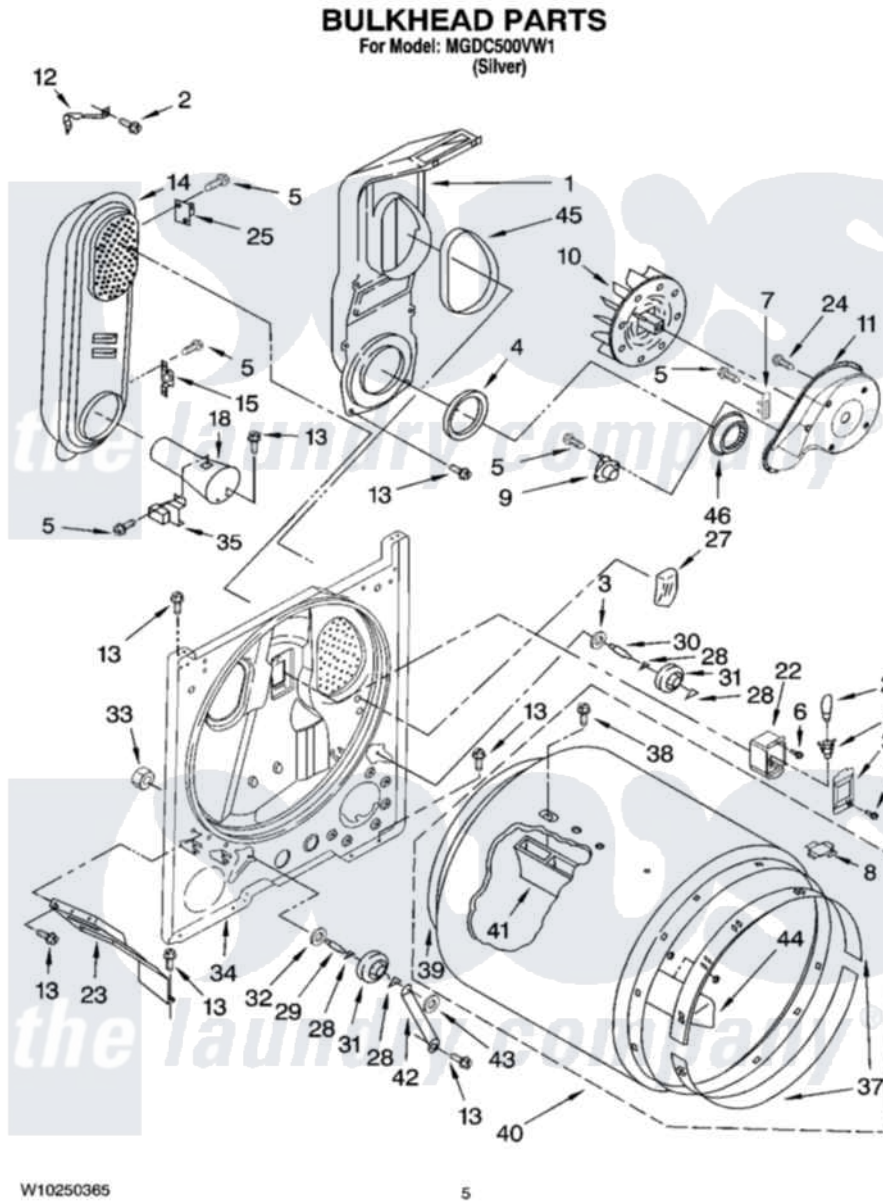

Maytag MGDC500VW1 03 - BULKHEAD PARTS

Maytag [Residential Maytag MGDC500VW1 Dryer Parts](#) Parts Diagram 03 - BULKHEAD PARTS
Click on the part number to view part

Item	Original Part Number	Replaced By	Status	Part Description
1	348368			Lint Chute Assembly
2	489463			Screw, 8-18 X 1/16
3	3388703			Washer, Support
4	347139			Seal, Lint Chute
5	90767			Screw, 8A X 3/8 HeX Washer Head Tapping
6	487909	488729		Screw
7	3392519			Thermal Limiter
8	8066086			Plug, Drum Hole
9	8318268			Thermostat, Internal-Bias
10	694089			Wheel, Blower
11	8577230			Housing, Blower
12	3398161			CLIP
13	343641	681414		Screw, 10AB X 1/2
14	8530285	279980		Box
15	3403140			Thermostat, High-Limit 205F
18	8066049			Funnel, Burner Light

19	W10136369		Socket, Drum Light Assembly
20	3406124	22002263	Lamp
22	3977373		Bracket, Drum Light
23	3406022		Bracket, Bulkhead
24	3390647	488729	Screw
25	280010		Kit, Thermal Cut-Off
27	3976479	279366	Electrode
28	690997		Washer, Thrust
29	3399506	W10359270	Shaft, Drum Roller Threads
30	3399507	W10359269	Shaft, Drum Roller Threads
31	3397590	349241T	Support
32	348197		Washer, Support
33	3359452		Nut, Lock
34	3403414		Bulkhead
35	338906		Radiant, Sensor
36	3402841	8532165	Lens, Drum Light
37	692526	279441	BeaRng-Rng
38	W10219342		Screw, Baffle Mounting
39	3406130	279857	Seal
40	695587		Drum Assembly
41	692490		Baffle, Drum
42	3976434		Bracket, Support Shaft
43	90296		Nut, Push On
44	3403636		Baffle, Drum
45	339956		Seal, Air Duct To Bulkhead
46	696302		Shield, Exhaust