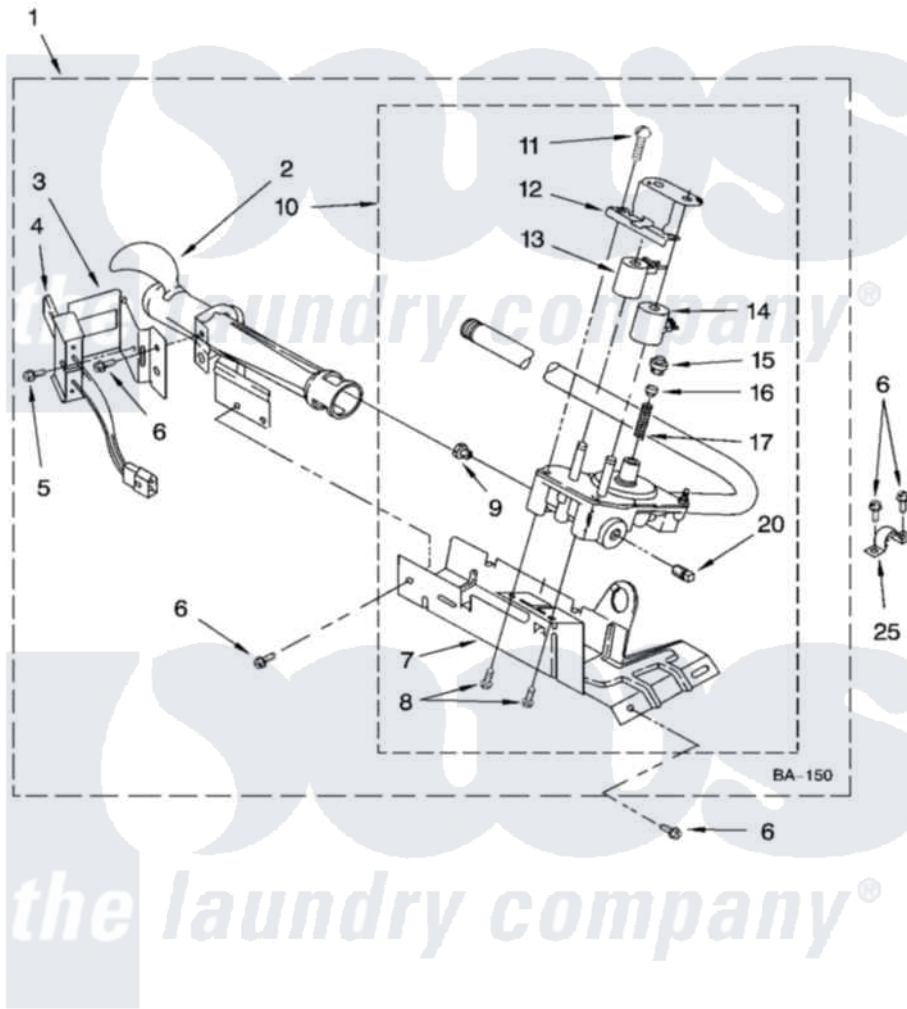

Maytag MGDC500VW1 04 - 8318272 BURNER ASSEMBLY, OPTIONAL PARTS (NOT INCLUDED)

8318272 BURNER ASSEMBLY

For Model: MGDC500VW1
(Silver)

W10250365

7

Maytag Residential Maytag MGDC500VW1 Dryer Parts Parts Diagram 04 - 8318272 BURNER ASSEMBLY, OPTIONAL PARTS (NOT INCLUDED)

Click on the part number to view part

Item	Original Part Number	Replaced By	Status	Part Description
1	8318272	W10465748		Burner-Gas
2	688617	693140		Burner
3	694298			Bracket, Ignitor
4	686590	279311		Ignitor
5	3393909			Screw, 8-32 X 7/8
6	343641	681414		Screw, 10AB X 1/2
7	693986			Base, Burner
8	3387057			Screw, 10-16 X 1/2 Orifice, Burner
9	234826			Orifice, Burner Type 1
"	229742			Orifice, Burner
"	234868			Orifice, Burner
10	8318277	W10337269		Valve-Gas
11	694421			Screw, Bracket Mounting
12	694538			Bracket, Shunt