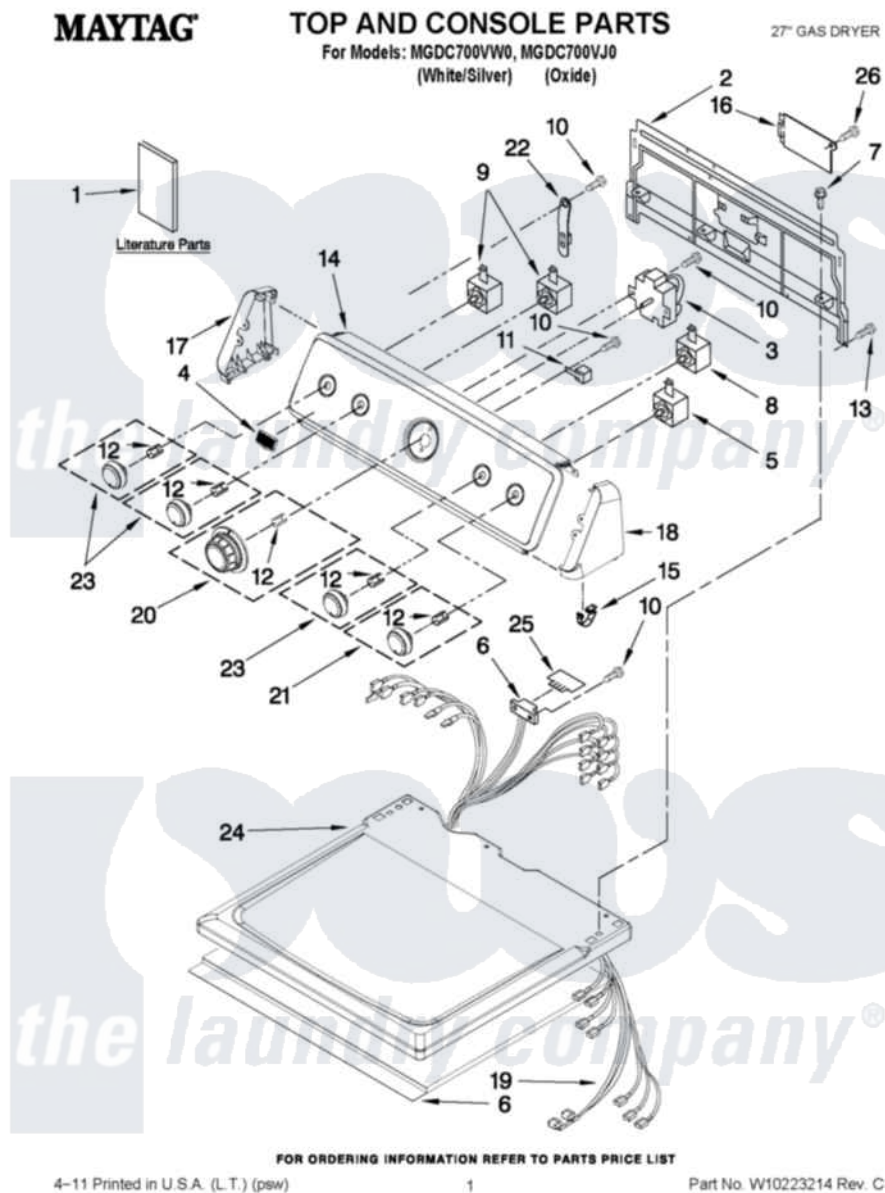

Maytag MGDC700VJ0 01 - TOP AND CONSOLE PARTS

Maytag Residential Maytag MGDC700VJ0 Dryer Parts Parts Diagram 01 - TOP AND CONSOLE PARTS
Click on the part number to view part

Item	Original Part Number	Replaced By	Status	Part Description
1	W10233611		Not Available	Wiring Diagram
"	W10287571		Not Available	GUIDE, USE & CARE
"	W10296135		Not Available	INSTALLATION, INSTRUCTIONS
2	8317305	285909		Panel-Rear
3	8566184			Timer Assembly
4	W10101390			Badge Assembly
5	3398094			Switch, Push To Start
6	W10123956			Dampening Panel
7	3390647	488729		Screw
8	3405155			Switch, Temperature
9	3405156			Switch, Rotary
10	8533971	90767		Screw, 8A X 3/8 HeX Washer Head Tapping
11	694419			Mini-Buzzer
12	8536939			Clip, Knob
13	693995			Screw, Hex Head

14	W10086738		Console And Bracket Assembly
"	W10086741		Console And Bracket Assembly
15	8312709		Clip-Console
16	8317340		Cover, Terminal Block
17	W10193821		Cap, End
"	W10101397		Cap, End
18	W10193824		Endcap Console Bracket
"	W10101398		Cap, End
19	W10206520		Harness, Wiring
20	W10180219		Knob, Timer Assembly
"	W10112584		Knob, Timer Assembly
21	W10180220		Knob Assembly Push-To-Start
"	W10112586		Knob Assembly Push-To-Start
22	8568314		Strap, Console
23	W10180218		Knob, Control Assembly
"	W10112582		Knob, Control Assembly
24	8541355	3980403	Top
"	W10212718		Top
25	8558178		Control, Electronic
26	3390814	90767	Screw, 8A X 3/8 HeX Washer Head Tapping