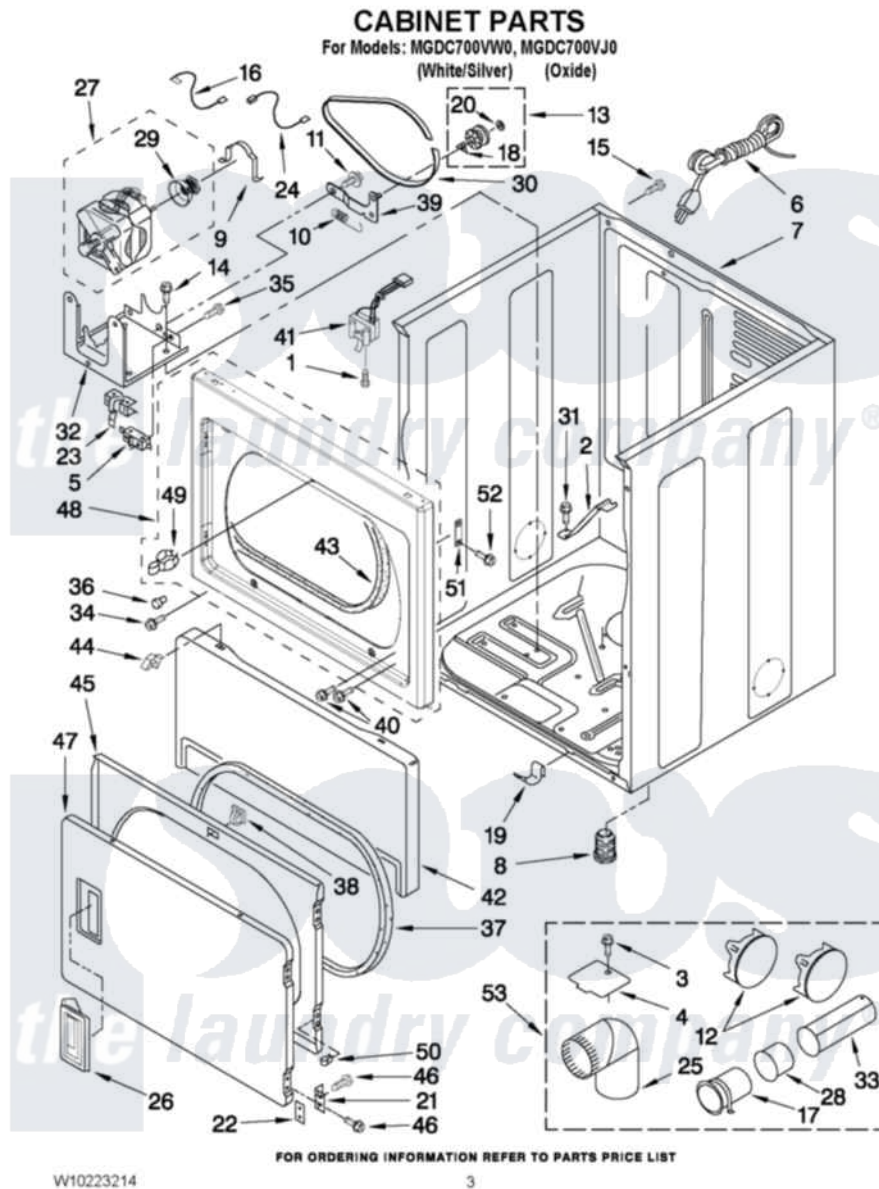

Maytag MGDC700VJ0 02 - CABINET PARTS

Maytag [Residential Maytag MGDC700VJ0 Dryer Parts](#) Parts Diagram 02 - CABINET PARTS
 Click on the part number to view part

Item	Original Part Number	Replaced By	Status	Part Description
1	697773	3395530		Screw
2	8529757			Bracket, Burner
3	3390647	488729		Screw
4	3394331			Plate Cover
5	3394881	279782		Switch-Lid
6	344020	3401402		Cord, Power
7	8310656			Cabinet
"	W10212721			Cabinet
8	3392100	49621		Feet-Leveling
NI	279810			Foot-Optional
9	660658			Clamp, Motor Mounting 343481 685441
10	3387374			Spring, Idler
11	3389420			Retainer-Idler 1/4-20 X 1/16
12	49252			Plug, Multivent
13	3388672	279640		Pulley-Idr
14	343641	681414		Screw, 10AB X 1/2

15	8533974	4331106	Screw, No.10-32 X 7/16
16	3398948		Wire, Jumper
17	8563747		Exhaust Pipe Medium Pipe
18	690997		Washer, Thrust
19	W10291934		Clip
20	W10121334		Washer, Thrust
21	3389247		Hinge And Pin Assembly
22	3390902		Clip, Door Hinge
23	8066120		Lever, Door Switch
24	W10167612		Wire, Broken Belt Switch
25	49026		4" - 90° Elbow
26	W10116360		Handle, Door
"	W10212775		Handle, Door
27	8538263	279787	Motor-Drive
28	8563750		Exhaust Pipe
29	8578220		Pulley, Motor
30	W10112954		Belt, Drive
31	693995		Screw, Hex Head
32	3387118		Bracket, Motor
33	8563749		Exhaust Pipe
34	8281212	W10080800	Screw, 8-18 X 3/8
35	98129		Screw, 6-20 X 1 1/16
36	693152		Bumper, Console
37	3390735		Seal, Door
38	3392538	279570	Latch
39	3388674	W10118756	Idler Bracket
40	3357011	308685	Side Trim)
41	3406107		Door Switch Assembly
42	697215	3406797	Toe Panel
"	W10212779		Toe, Panel
43	3387242		Seal, Front Panel
44	3388229		Retainer, Toe Panel
45	3392563	280083	Door-Rear
46	342055	488627	Screw
47	3387872		Door, Front
"	W10207719		Door, Front
48	W10193554	W10231550	Panel
"	W10212762	W10240837	Panel
49	696144	279570	Latch
50	3389249		Nut, Inner Door
51	W10191265		Plug, Hinge Screw Front Panel
52	342055	488627	Screw
NI	W10331132		Dryer Exhaust Kit