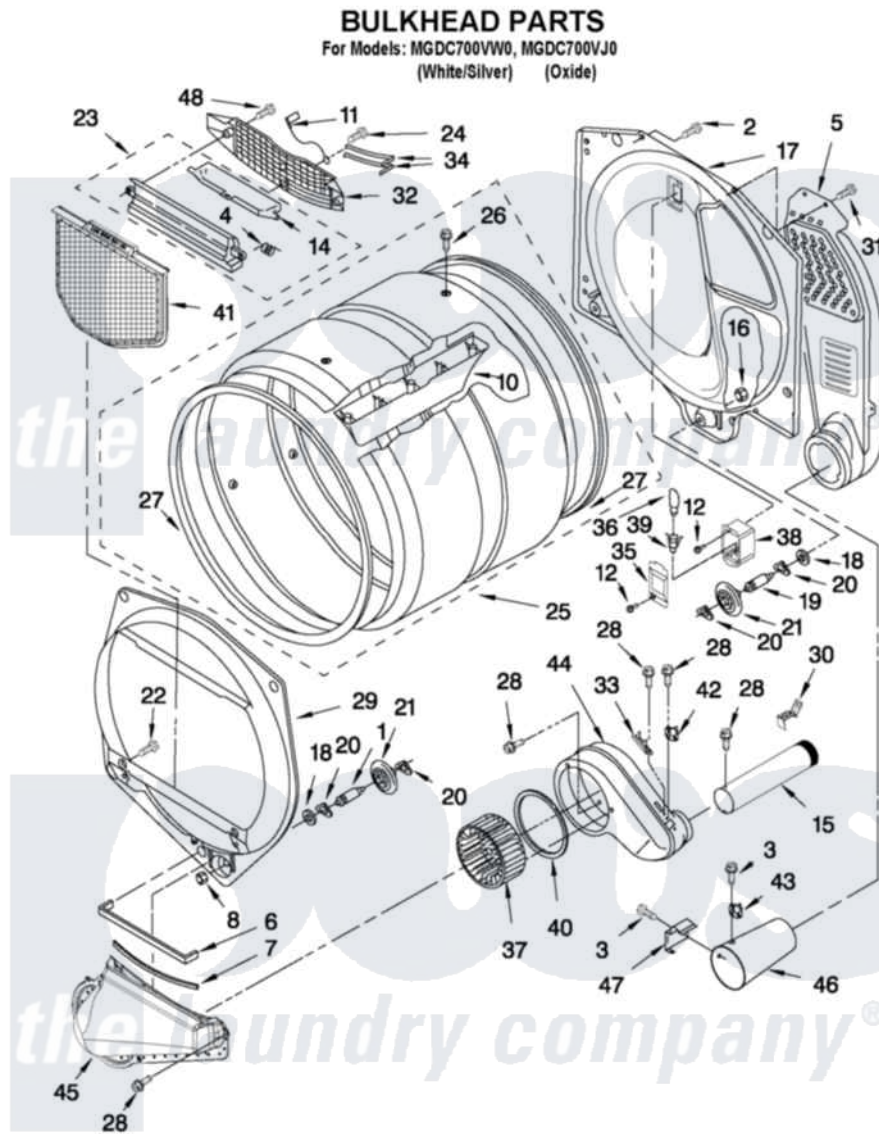

# Maytag MGDC700VJ0 03 - BULKHEAD PARTS

W10223214

FOR ORDERING INFORMATION REFER TO PARTS PRICE LIST

5

Maytag [Residential Maytag MGDC700VJ0 Dryer Parts](#) Parts Diagram 03 - BULKHEAD PARTS  
Click on the part number to view part

Item	Original Part Number	Replaced By	Status	Part Description
1	8575324	<a href="#">W10359271</a>		Shaft, Drum Roller Threads
2	3390647	<a href="#">488729</a>		Screw
3	<a href="#">90767</a>			Screw, 8A X 3/8 HeX Washer Head Tapping
4	<a href="#">3394986</a>			Spring, Lint Screen Door
5	<a href="#">3394346</a>			Air Duct Assembly
6	<a href="#">697813</a>			Seal, Outlet Housing
7	697814	<a href="#">697813</a>		Seal, Outlet Housing
8	3934666	<a href="#">W10080210</a>		Nut, 3/8 X 16
10	697693	<a href="#">W10113136</a>		Baffle, Drum
11	3392258	<a href="#">3393840</a>		Wire
12	487909	<a href="#">488729</a>		Screw
14	3394984	<a href="#">8563758</a>		Door, Lint Screen
15	8066224	<a href="#">279936</a>		Kit-Exhst
16	W10001120	<a href="#">W10080190</a>		Nut, 3/8-16
17	<a href="#">8520836</a>			Bulkhead, Rear
18	3387459	<a href="#">W10080960</a>		Washer, Support