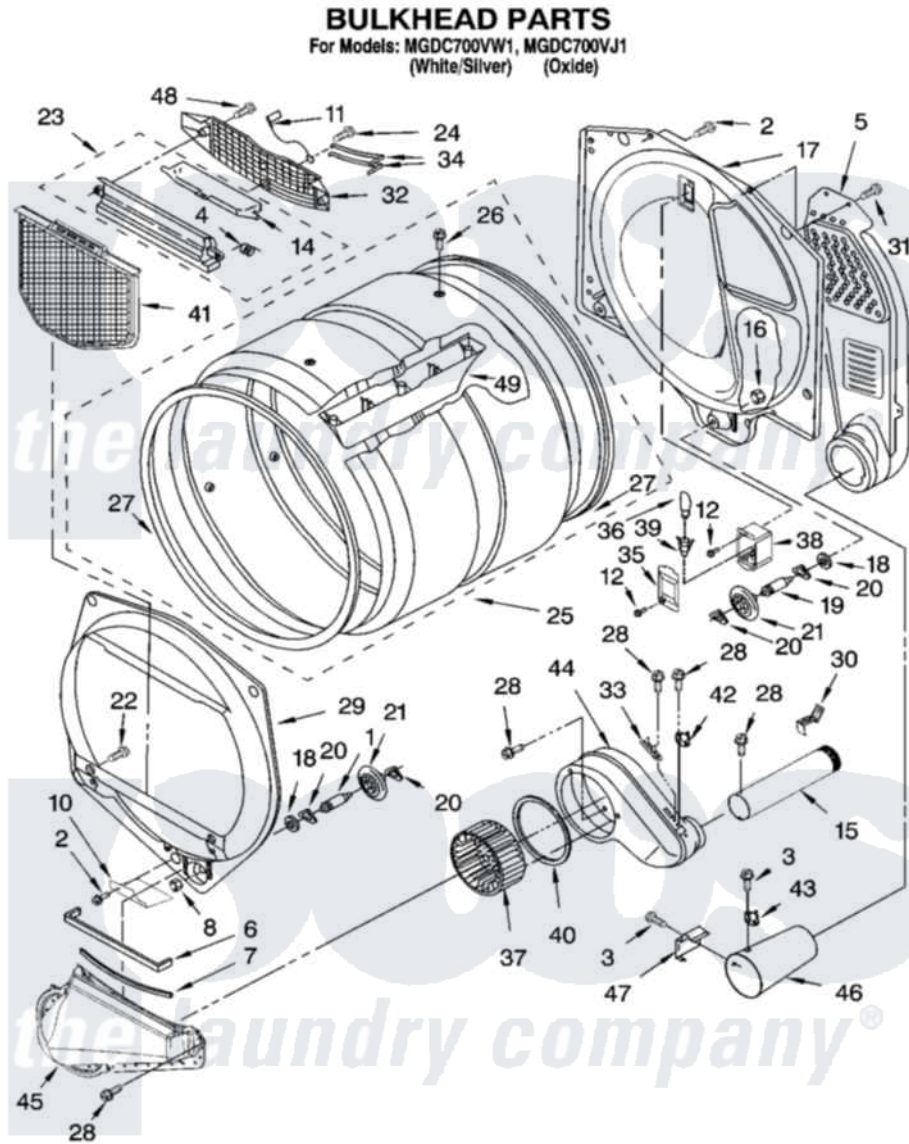

Maytag MGDC700VJ1 03 - BULKHEAD PARTS

W10250364

5

Maytag [Residential Maytag MGDC700VJ1 Dryer Parts](#) Parts Diagram 03 - BULKHEAD PARTS

[Click on the part number to view part](#)

Item	Original Part Number	Replaced By	Status	Part Description
1	8575324	W10359271		Shaft, Drum Roller Threads
2	3390647	488729		Screw
3	90767			Screw, 8A X 3/8 HeX Washer Head Tapping
4	3394986			Spring, Lint Screen Door
5	3394346			Air Duct Assembly
6	697813			Seal, Outlet Housing
7	697814	697813		Seal, Outlet Housing
8	3934666	W10080210		Nut, 3/8 X 16
10	W10128629			Shield, Blower Housing
11	3392258	3393840		Wire
12	487909	488729		Screw
14	3394984	8563758		Door, Lint Screen
15	8066224	279936		Kit-Exhst
16	W10001120	W10080190		Nut, 3/8-16
17	8520836			Bulkhead, Rear
18	3387459	W10080960		Washer, Support

19	8575325	W10359272	Shaft, Roller Drum Threads
20	690997		Washer, Thrust
21	8536973	W10314173	Support
22	342055	488627	Screw
23	3394985	8563755	Housing, Outlet Assembly
24	359625	487240	Screw, For Mtg. Service Capacitor
25	8318215	W10197999	Drum
26	W10219342		Screw, Baffle Mounting
27	W10166807	280114	Seal
28	8533971	90767	Screw, 8A X 3/8 HeX Washer Head Tapping
29	697557		Bulkhead, Front
30	8572105		Retainer, Toe Panel
31	489463		Screw, 8-18 X 1/16
32	8299979		Grill, Outlet Screen Door
33	3392519		Thermal Limiter
34	3387223		Electrode, Sensor
35	3402841	8532165	Lens, Drum Light
36	3406124	22002263	Lamp
37	697772		Wheel, Blower
38	3977373		Bracket, Drum Light
39	W10136369		Socket, Drum Light Assembly
40	697770		Seal, Cover Plate Blower Housing
41	W10049370	W10120998	Screen
42	8318268		Thermostat, Internal-Bias
43	3403140		Thermostat, High-Limit 205F
44	8544362	W10119255	Housing, Blower
45	8066168	W10128606	Duct-Lint
46	8066047		Funnel, Bumer
47	338906		Radiant, Sensor
48	3387230		Screw, 10-16 X 13/16
49	697693	W10113136	Baffle, Drum