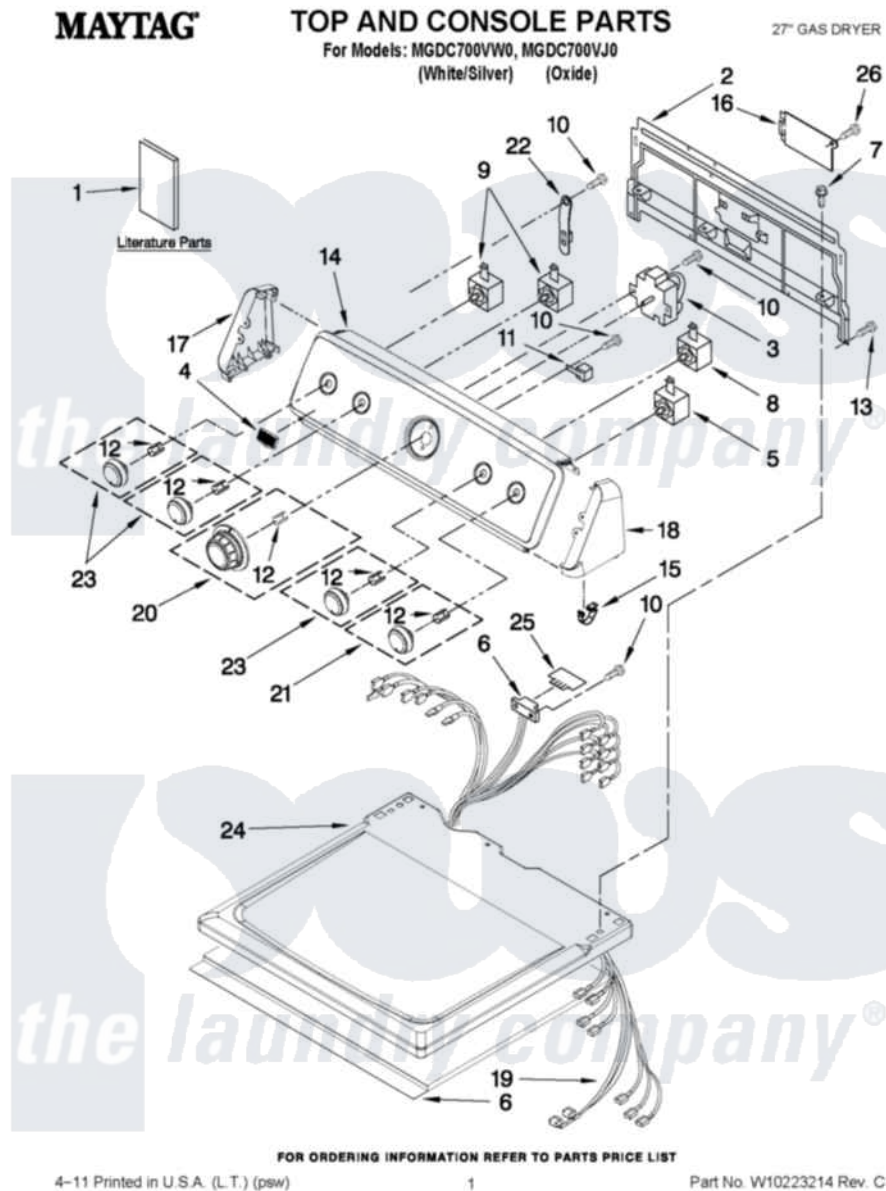

Maytag MGDC700VW0 01 - TOP AND CONSOLE PARTS

4-11 Printed in U.S.A. (L.T.) (psw)

1

Part No. W10223214 Rev. C

Maytag [Residential Maytag MGDC700VW0 Dryer Parts](#) Parts Diagram 01 - TOP AND CONSOLE PARTS
 Click on the part number to view part

Item	Original Part Number	Replaced By	Status	Part Description
1	W10233611		Not Available	Wiring Diagram
"	W10287571		Not Available	GUIDE, USE & CARE
"	W10296135		Not Available	INSTALLATION, INSTRUCTIONS
2	8317305	285909		Panel-Rear
3	8566184			Timer Assembly
4	W10101390			Badge Assembly
5	3398094			Switch, Push To Start
6	W10123956			Dampening Panel
7	3390647	488729		Screw
8	3405155			Switch, Temperature
9	3405156			Switch, Rotary
10	8533971	90767		Screw, 8A X 3/8 HeX Washer Head Tapping
11	694419			Mini-Buzzer
12	8536939			Clip, Knob
13	693995			Screw, Hex Head

14	W10086738		Console And Bracket Assembly
"	W10086741		Console And Bracket Assembly
15	8312709		Clip-Console
16	8317340		Cover, Terminal Block
17	W10193821		Cap, End
"	W10101397		Cap, End
18	W10193824		Endcap Console Bracket
"	W10101398		Cap, End
19	W10206520		Harness, Wiring
20	W10180219		Knob, Timer Assembly
"	W10112584		Knob, Timer Assembly
21	W10180220		Knob Assembly Push-To-Start
"	W10112586		Knob Assembly Push-To-Start
22	8568314		Strap, Console
23	W10180218		Knob, Control Assembly
"	W10112582		Knob, Control Assembly
24	8541355	3980403	Top
"	W10212718		Top
25	8558178		Control, Electronic
26	3390814	90767	Screw, 8A X 3/8 HeX Washer Head Tapping