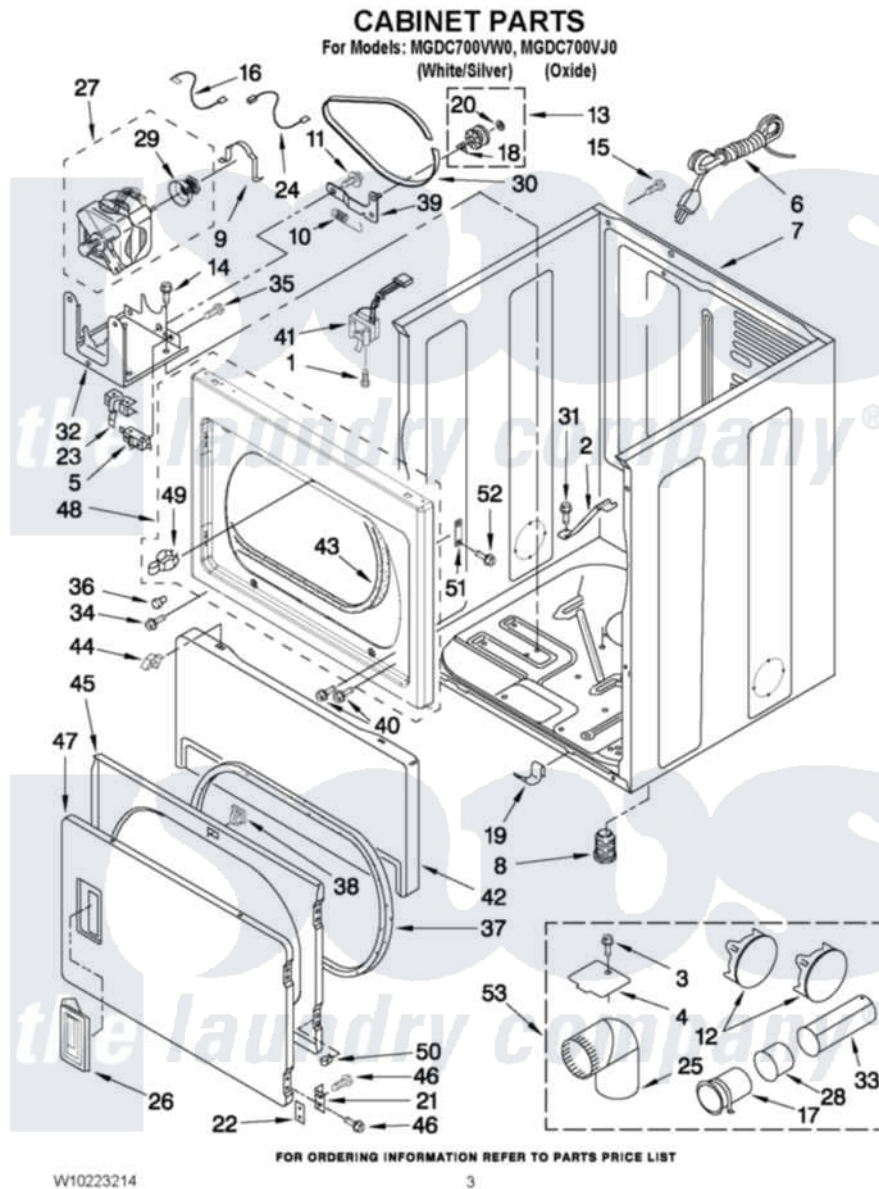

Maytag MGDC700VW0 02 - CABINET PARTS

W10223214

3

Maytag [Residential Maytag MGDC700VW0 Dryer Parts](#) Parts Diagram 02 - CABINET PARTS
 Click on the part number to view part

Item	Original Part Number	Replaced By	Status	Part Description
1	697773	3395530		Screw
2	8529757			Bracket, Burner
3	3390647	488729		Screw
4	3394331			Plate Cover
5	3394881	279782		Switch-Lid
6	344020	3401402		Cord, Power
7	8310656			Cabinet
"	W10212721			Cabinet
8	3392100	49621		Feet-Leveling
NI	279810			Foot-Optional
9	660658			Clamp, Motor Mounting 343481 685441
10	3387374			Spring, Idler
11	3389420			Retainer-Idler 1/4-20 X 1/16
12	49252			Plug, Multivent
13	3388672	279640		Pulley-ldr
14	343641	681414		Screw, 10AB X 1/2

15	8533974	4331106	Screw, No.10-32 X 7/16
16	3398948		Wire, Jumper
17	8563747		Exhaust Pipe Medium Pipe
18	690997		Washer, Thrust
19	W10291934		Clip
20	W10121334		Washer, Thrust
21	3389247		Hinge And Pin Assembly
22	3390902		Clip, Door Hinge
23	8066120		Lever, Door Switch
24	W10167612		Wire, Broken Belt Switch
25	49026		4" - 90° Elbow
26	W10116360		Handle, Door
"	W10212775		Handle, Door
27	8538263	279787	Motor-Drive
28	8563750		Exhaust Pipe
29	8578220		Pulley, Motor
30	W10112954		Belt, Drive
31	693995		Screw, Hex Head
32	3387118		Bracket, Motor
33	8563749		Exhaust Pipe
34	8281212	W10080800	Screw, 8-18 X 3/8
35	98129		Screw, 6-20 X 1 1/16
36	693152		Bumper, Console
37	3390735		Seal, Door
38	3392538	279570	Latch
39	3388674	W10118756	Idler Bracket
40	3357011	308685	Side Trim)
41	3406107		Door Switch Assembly
42	697215	3406797	Toe Panel
"	W10212779		Toe, Panel
43	3387242		Seal, Front Panel
44	3388229		Retainer, Toe Panel
45	3392563	280083	Door-Rear
46	342055	488627	Screw
47	3387872		Door, Front
"	W10207719		Door, Front
48	W10193554	W10231550	Panel
"	W10212762	W10240837	Panel
49	696144	279570	Latch
50	3389249		Nut, Inner Door
51	W10191265		Plug, Hinge Screw Front Panel
52	342055	488627	Screw
NI	W10331132		Dryer Exhaust Kit