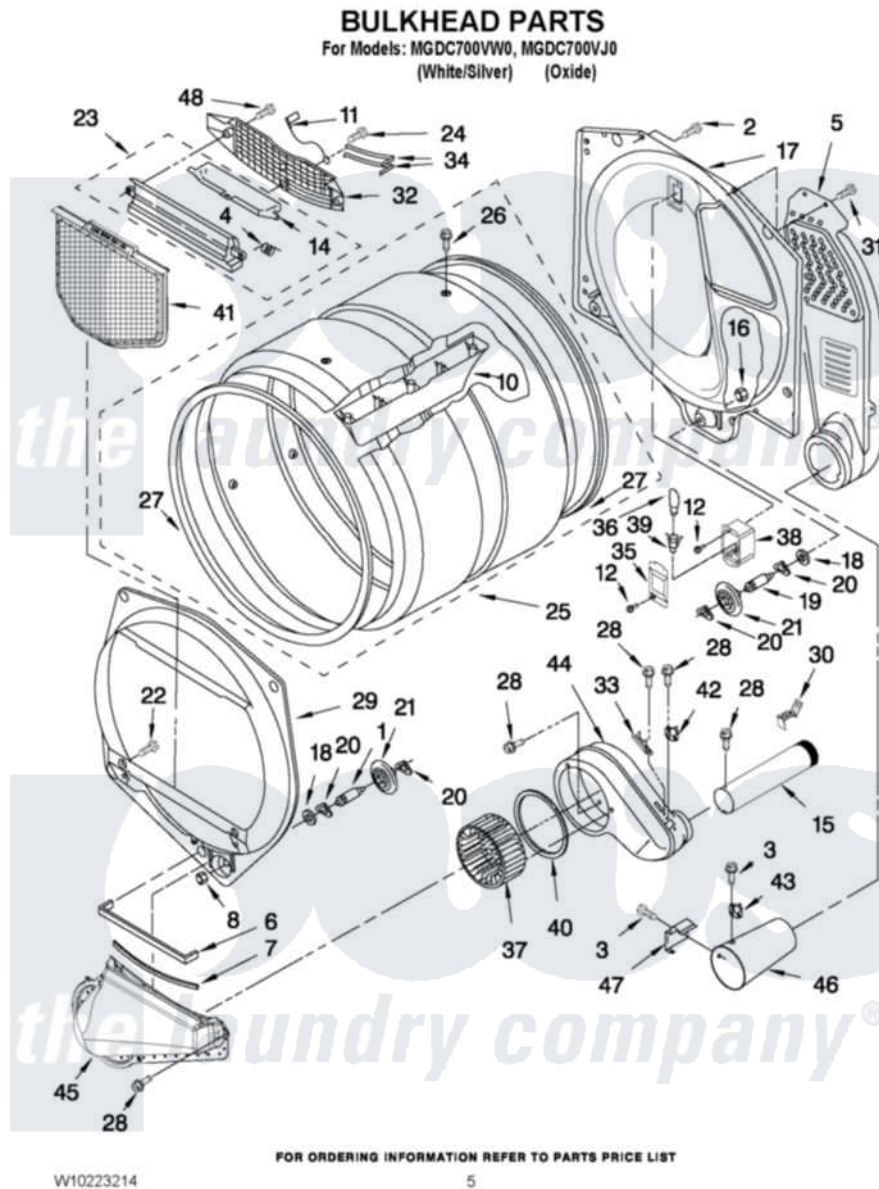

Maytag MGDC700VW0 03 - BULKHEAD PARTS

Maytag Residential Maytag MGDC700VW0 Dryer Parts Parts Diagram 03 - BULKHEAD PARTS
Click on the part number to view part

Item	Original Part Number	Replaced By	Status	Part Description
1	8575324	W10359271		Shaft, Drum Roller Threads
2	3390647	488729		Screw
3	90767			Screw, 8A X 3/8 HeX Washer Head Tapping
4	3394986			Spring, Lint Screen Door
5	3394346			Air Duct Assembly
6	697813			Seal, Outlet Housing
7	697814	697813		Seal, Outlet Housing
8	3934666	W10080210		Nut, 3/8 X 16
10	697693	W10113136		Baffle, Drum
11	3392258	3393840		Wire
12	487909	488729		Screw
14	3394984	8563758		Door, Lint Screen
15	8066224	279936		Kit-Exhst
16	W10001120	W10080190		Nut, 3/8-16
17	8520836			Bulkhead, Rear
18	3387459	W10080960		Washer, Support

19	8575325	W10359272	Shaft, Roller Drum Threads
20	690997		Washer, Thrust
21	8536973	W10314173	Support
22	342055	488627	Screw
23	3394985	8563755	Housing, Outlet Assembly
24	359625	487240	Screw, For Mtg. Service Capacitor
25	8318215	W10197999	Drum
26	W10219342		Screw, Baffle Mounting
27	697694	280114	Seal
28	8533971	90767	Screw, 8A X 3/8 HeX Washer Head Tapping
29	697557		Bulkhead, Front
30	8572105		Retainer, Toe Panel
31	489463		Screw, 8-18 X 1/16
32	8299979		Grill, Outlet Screen Door
33	3392519		Thermal Limiter
34	3387223		Electrode, Sensor
35	3402841	8532165	Lens, Drum Light
36	3406124	22002263	Lamp
37	697772		Wheel, Blower
38	3977373		Bracket, Drum Light
39	W10136369		Socket, Drum Light Assembly
40	697770		Seal, Cover Plate Blower Housing
41	W10049370	W10120998	Screen
42	8318268		Thermostat, Internal-Bias
43	3403140		Thermostat, High-Limit 205F
44	8544362	W10119255	Housing, Blower
45	8066168	W10128606	Duct-Lint
46	8066047		Funnel, Burner
47	338906		Radiant, Sensor
48	3387230		Screw, 10-16 X 13/16