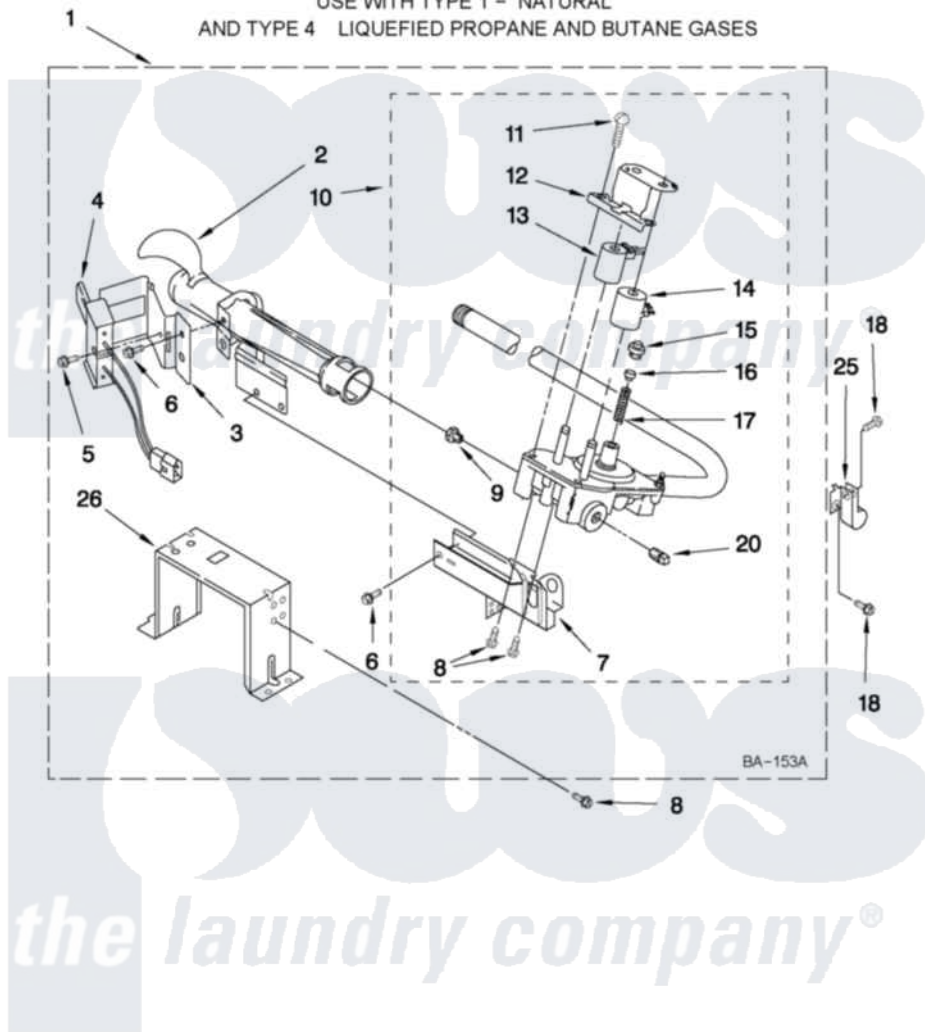

Maytag MGDC700VW0 04 - 8576353 BURNER ASSEMBLY

8576353 BURNER ASSEMBLY

For Models: MGDC700VW0, MGDC700VJ0
(White/Silver) (Oxide)

USE WITH TYPE 1 - NATURAL
AND TYPE 4 LIQUEFIED PROPANE AND BUTANE GASES

FOR ORDERING INFORMATION REFER TO PARTS PRICE LIST

W10223214

7

Maytag [Residential Maytag MGDC700VW0 Dryer Parts](#) Parts Diagram 04 - 8576353 BURNER ASSEMBLY
Click on the part number to view part

Item	Original Part Number	Replaced By	Status	Part Description
1	8576353	280119		Burner-Gas
2	688617	693140		Burner
3	694298			Bracket, Ignitor
4	686590	279311		Ignitor
5	3393909			Screw, 8-32 X 7/8
6	343641	681414		Screw, 10AB X 1/2
7	3389871		Not Available	Base, Burner
8	3387057			Screw, 10-16 X 1/2 Orifice, Burner
9	15418			Orifice, Burner Type 1
"	15422		Not Available	ORIFICE, BURNER (TYPE 4) (BUTANE)
"	234867	229742		Orifice, Burner
10	W10118347	W10293912		Valve-Gas
11	694421			Screw, Bracket Mounting
12	694538			Bracket, Shunt
13	694540			Coil, 60 Hz